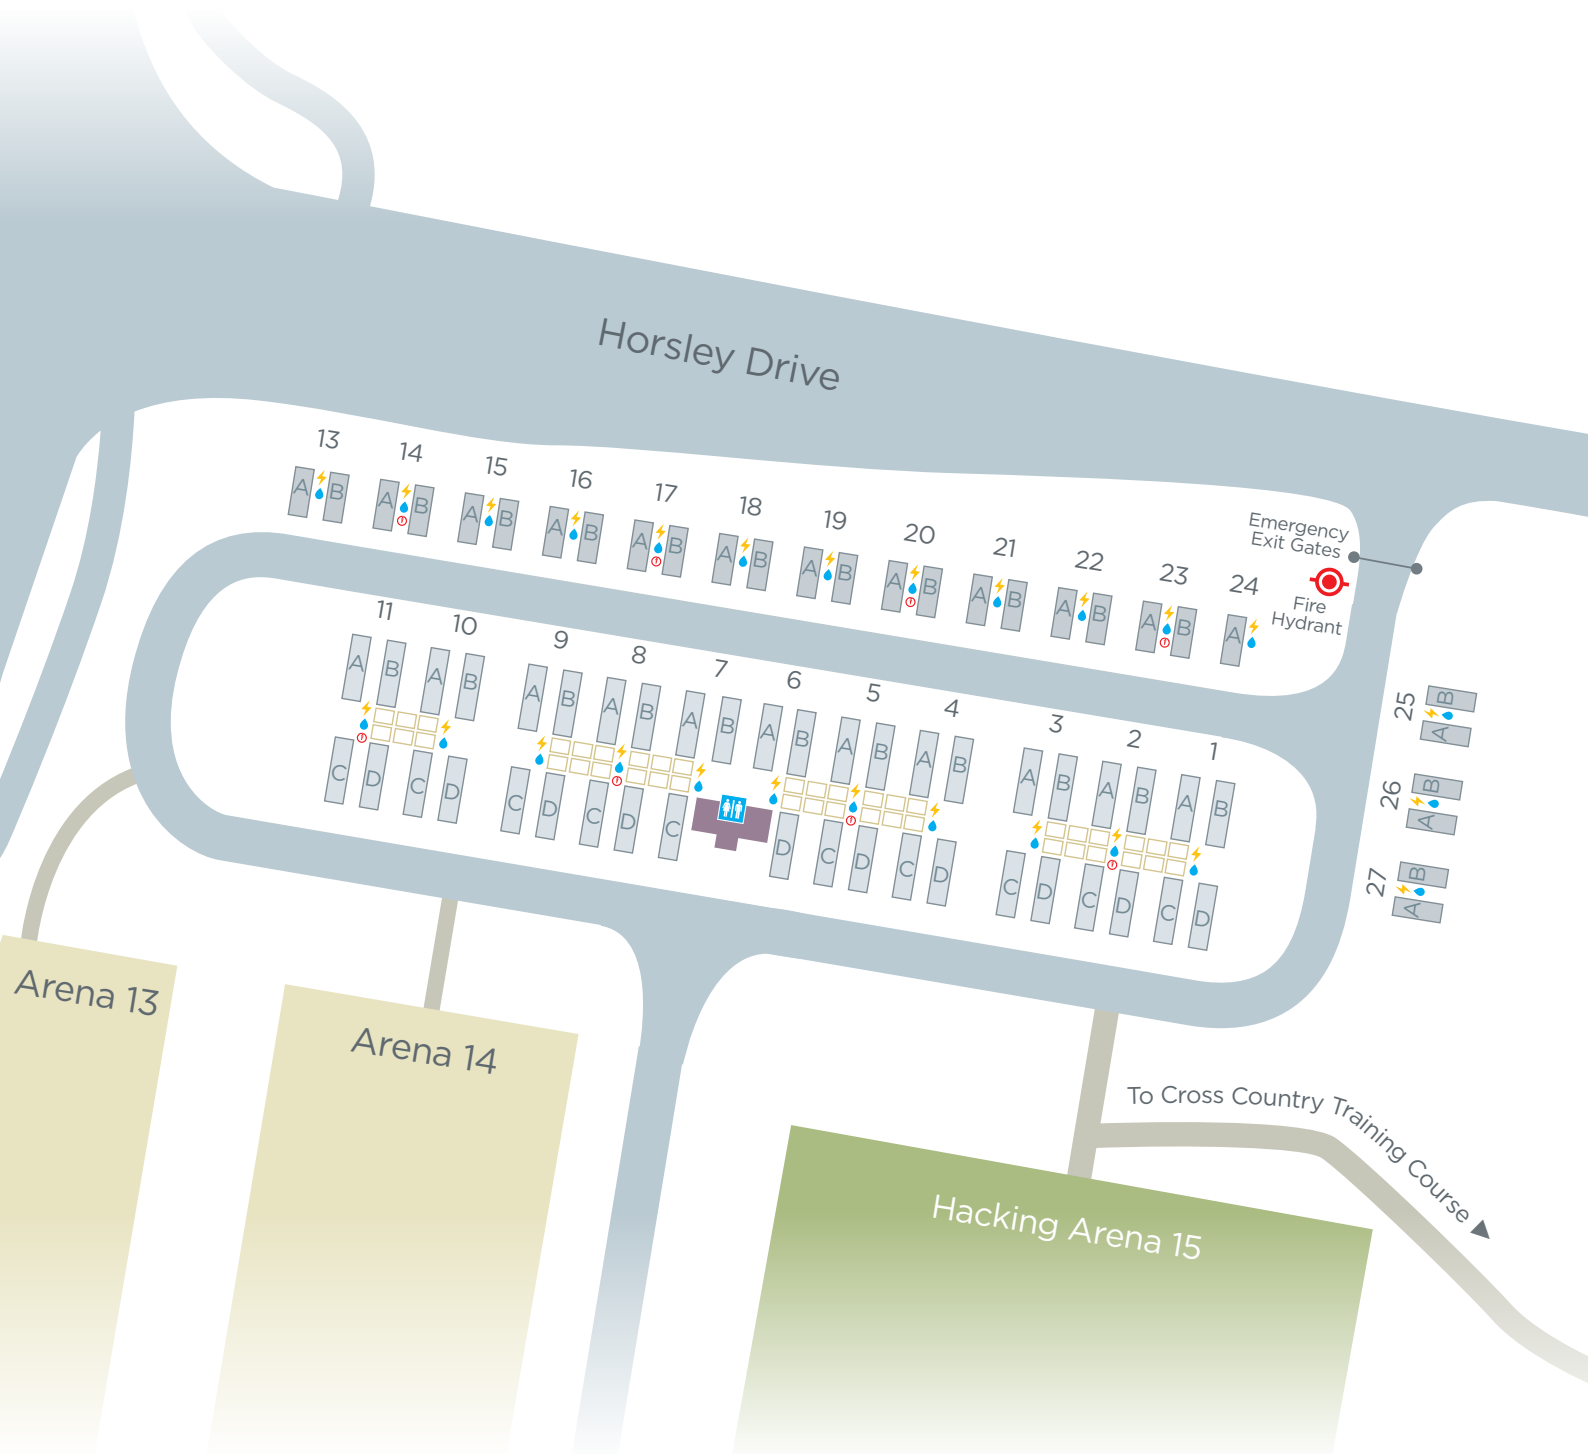

# SYDNEY INTERNATIONAL EQUESTRIAN CENTRE

North Truck Park - Camping Layout

-   
 Small Space  
7-11m
-   
 Medium Space  
12-15m
-   
 Day Yard
-   
 Power
-   
 Water
-   
 Fire Hose
-   
 Fire Hydrant
-   
 Amenities