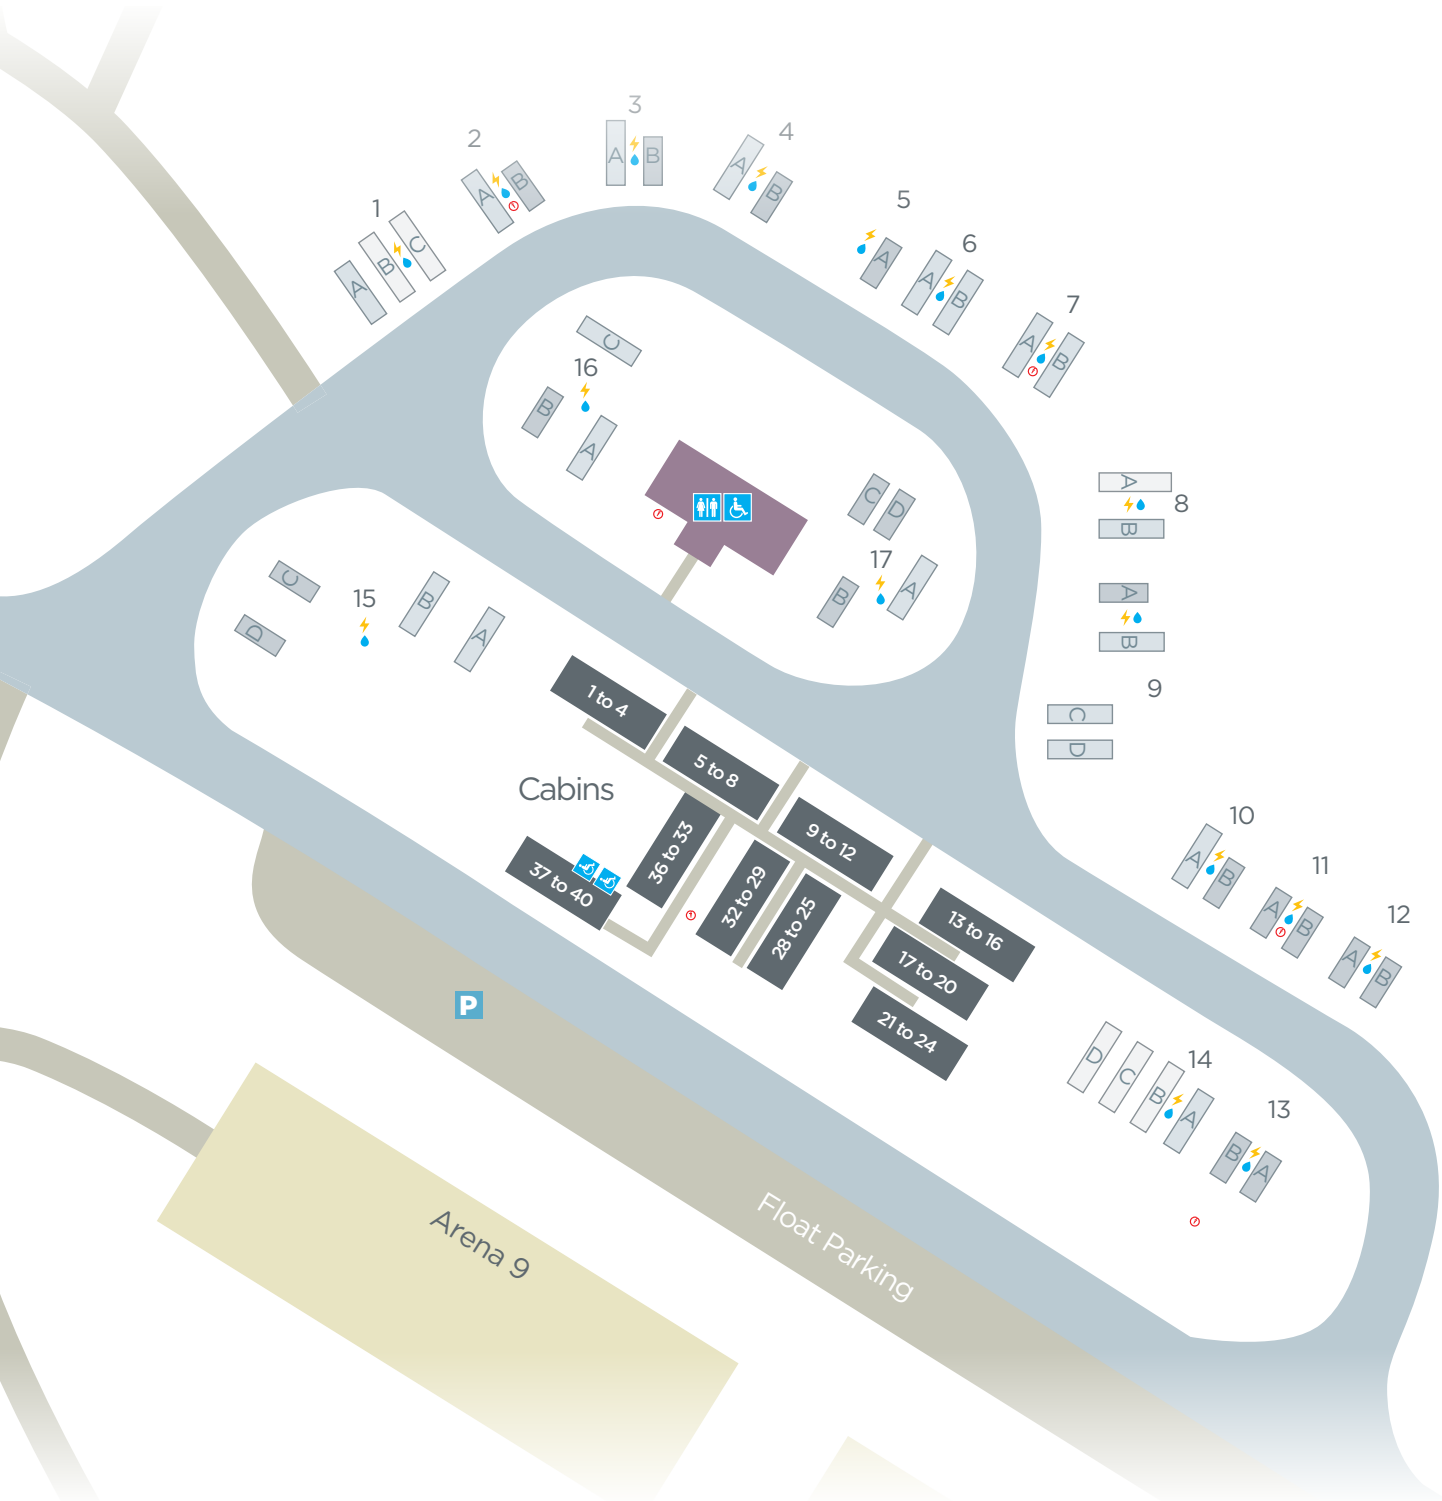

SYDNEY INTERNATIONAL EQUESTRIAN CENTRE

South Truck Park - Camping Layout

Small Space 7-11m	Medium Space 12-15m	Large Space 15m+	Power	Water	Fire Hose	Amenities	Wheelchair Access