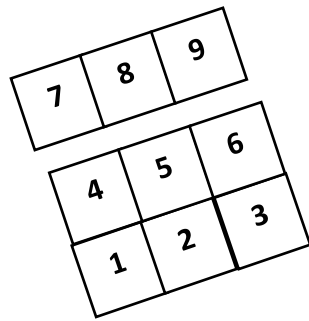

TOILETS

**GATE**  
Keep clear at all times

CLUBROOMS

NO PARKING AT ANY TIME

67	65	63	61	59	57	55	53	51	49	47	45
66	64	62	60	58	56	54	52	50	48	46	44

\*\* MANURE COLLECTION

**MGDPC Yard location map for the 2024 Mount Gambier Horse Trials**

For your information:

Wash bays are located:

- At the end of yards 10 & 11
- At the end of yards 66 & 67

Manure collection points:

- At the ends of yard 30 & 31
- At the end of yards 44 & 45
- In the corner near the wash bay at the end of yards 10 & 11