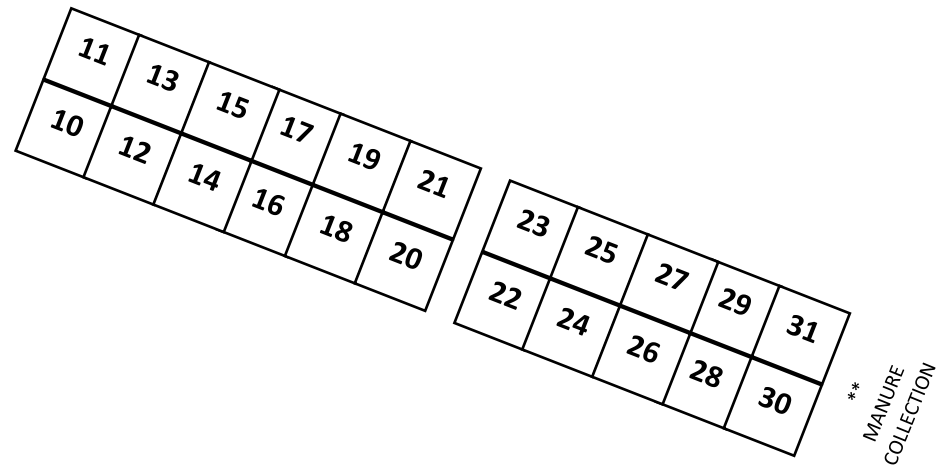

TOILETS

**GATE**  
Keep clear at all times

CLUBROOMS

NO PARKING AT ANY TIME

67	65	63	61	59	57	55	53	51	49	47	45
66	64	62	60	58	56	54	52	50	48	46	44

\*\* MANURE COLLECTION

**MGDPC Yard location map for the 2024 Mount Gambier Horse Trials**

For your information:

Wash bays are located:

- At the end of yards 10 & 11
- At the end of yards 66 & 67

Manure collection points:

- At the ends of yard 30 & 31
- At the end of yards 44 & 45
- In the corner near the wash bay at the end of yards 10 & 11

32
33
34
35
36
37
38
39
40
41
42
43