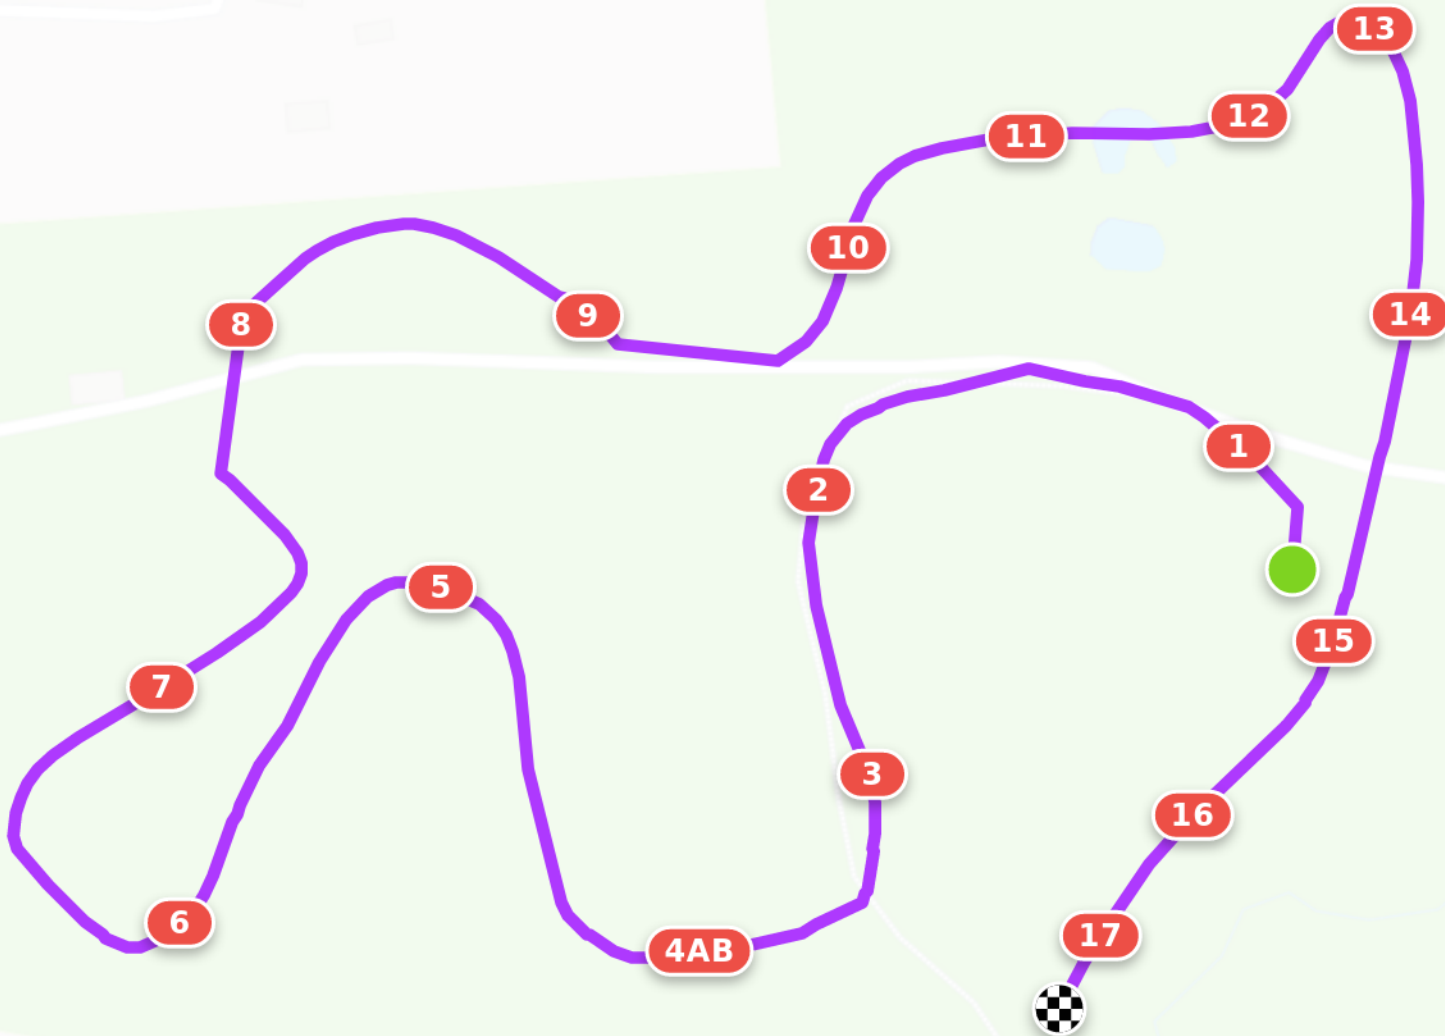

Camden Equestriad EvA 60 April 2023

Efforts: 18
Opt. Time: 5m 35s
Distance: 1950 m
Time Limit: 11m 10s
Speed: 350 m/min
Minimum: 5m 15s

- 1 Logs away
- 2 Portable rails
- 3 Seat
- 4AB Hollows
- 5 Sloping brush
- 6 Narrow log
- 7 Wagon
- 8 Roll top
- 9 Roll top
- 10 House
- 11 Feeder
- 12 Double brush
- 13 Apex
- 14 Flower box
- 15 Trekhener
- 16 White House
- 17 Treasure chest