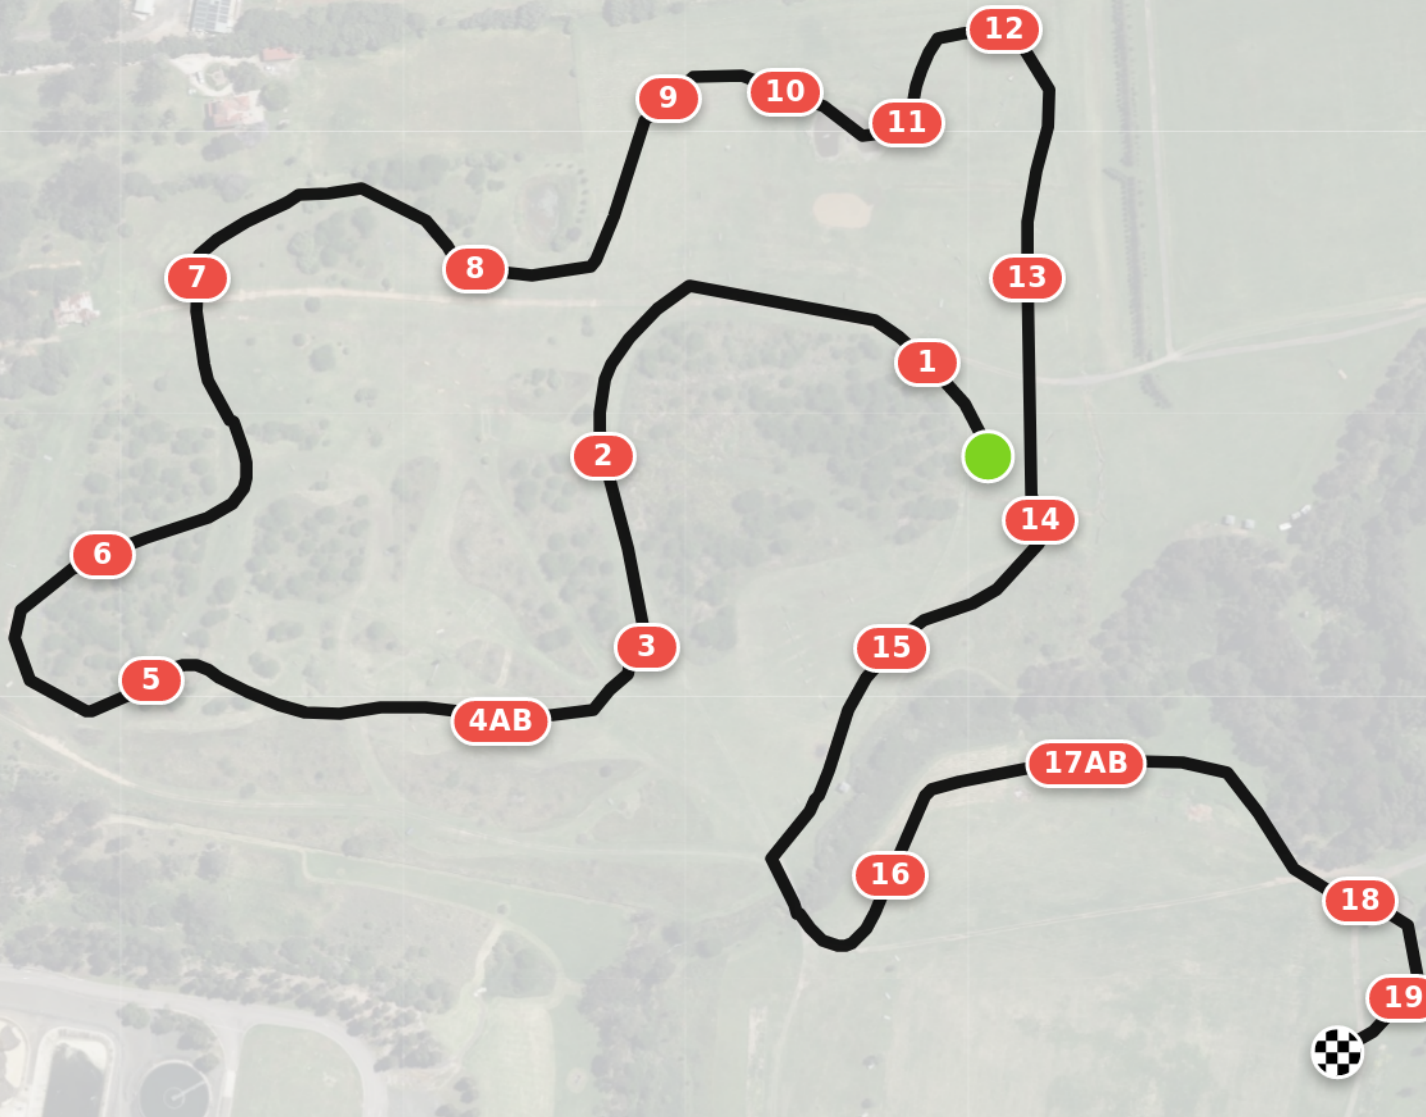

Camden Equestriad EvA 80 August 2023 working

Efforts: 21 Opt. Time: 5m 24s
Distance: 2160 m Time Limit: 10m 48s
Speed: 400 m/min Minimum: 5m 4s

- 1 Logs away
- 2 Portable rails
- 3 Roll top
- 4AB The hollows
- 5 Big log
- 6 Wagon
- 7 Calf shelter
- 8 Roll top
- 9 Seat
- 10 Hay feeder
- 11 Double brush
- 12 Corner
- 13 Flower box
- 14 Trekhener
- 15 Train
- 16 Roll top
- 17AB The brushes
- 18 Water
- 19 Roll top