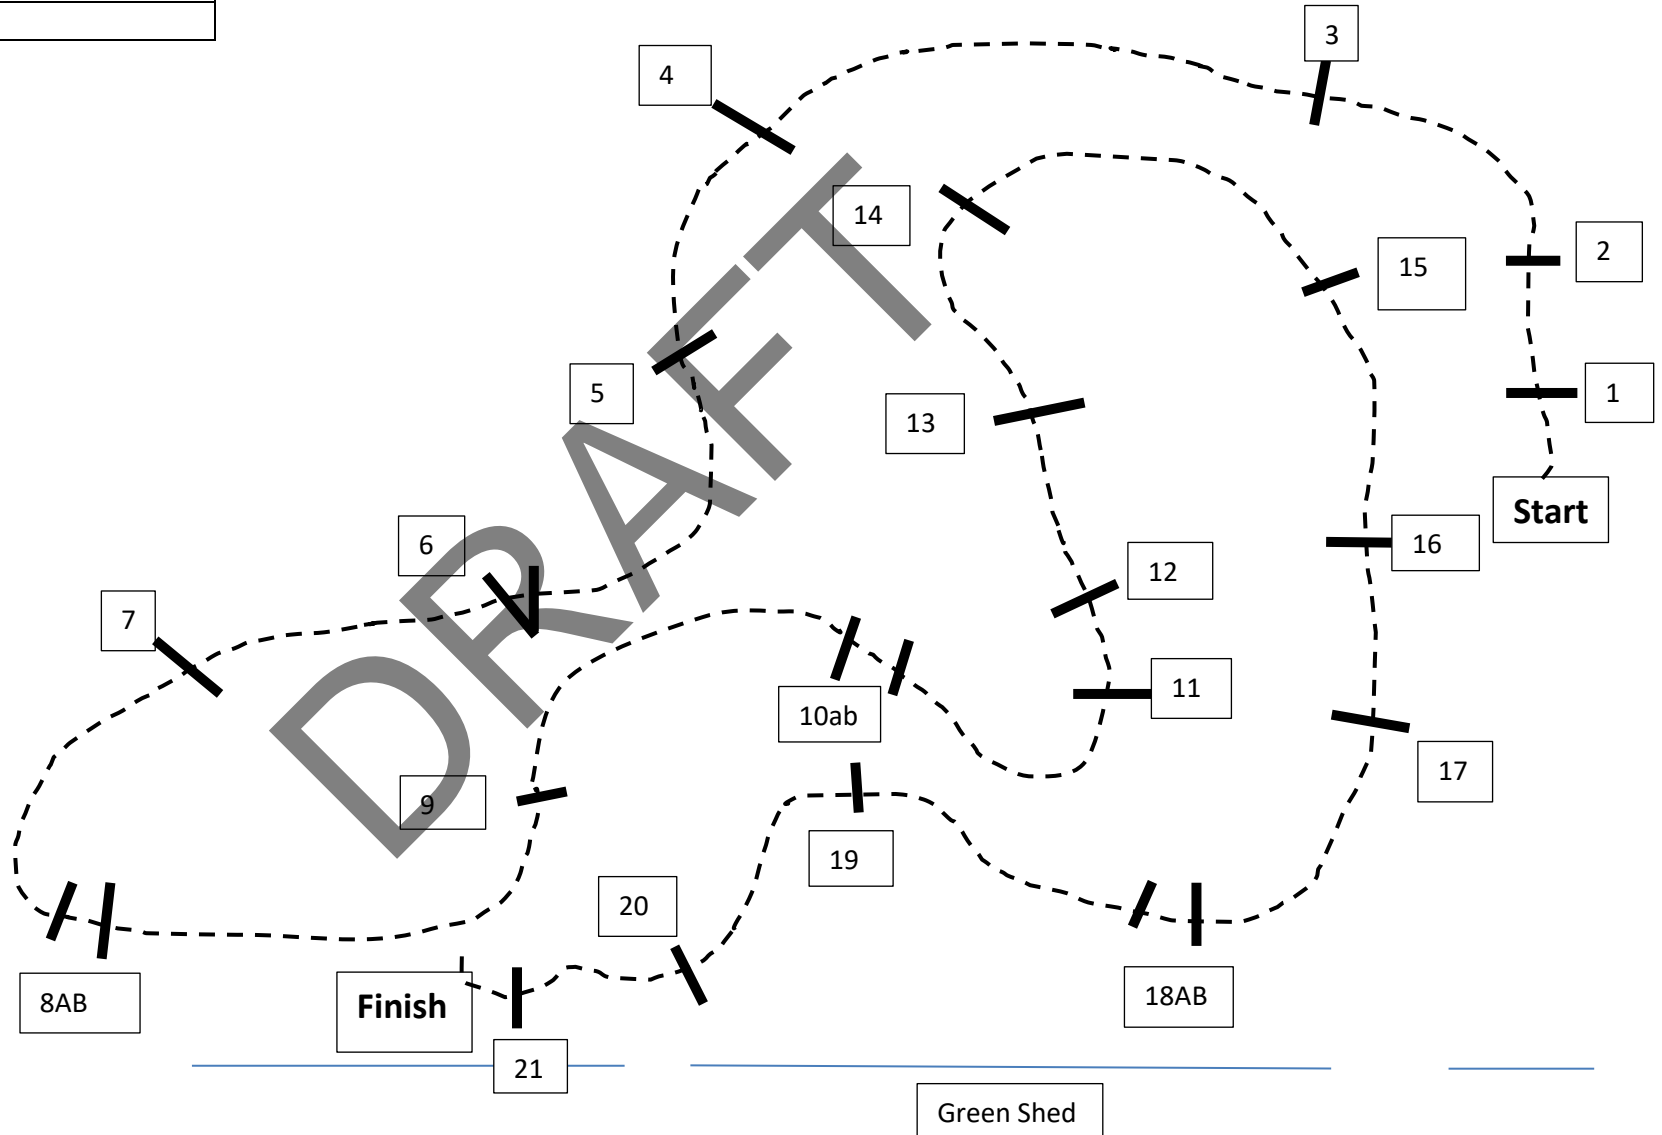

Colour:	WHITE
Distance:	2000 @ 400 mpm
Time allowed:	5mins 0secs
Minimum Time:	4mins 40secs
Time Limit:	10mins 0secs
Efforts:	24

# DENMAN ODE JULY 2024 EVA80

1. LOG
2. RAILS
3. ROCKY RAIL
4. RAILS
5. LOG
6. CORNER
7. DITCH BRUSH PALISADE
8. AB STEPS
9. TYRES
10. AB WATERLOG/BRUSH
11. DROP LOG
12. UP BRUSH
13. ROCKY RAILS
14. LOG
15. PHEASANT FEEDER
16. OPEN DITCH
17. QUARRY LOG
18. AB QUARTER ROLL/BRUSH
19. HAY FEEDER
20. QUARTER ROLL
21. ROLL TOP

Racetrack

Green Shed