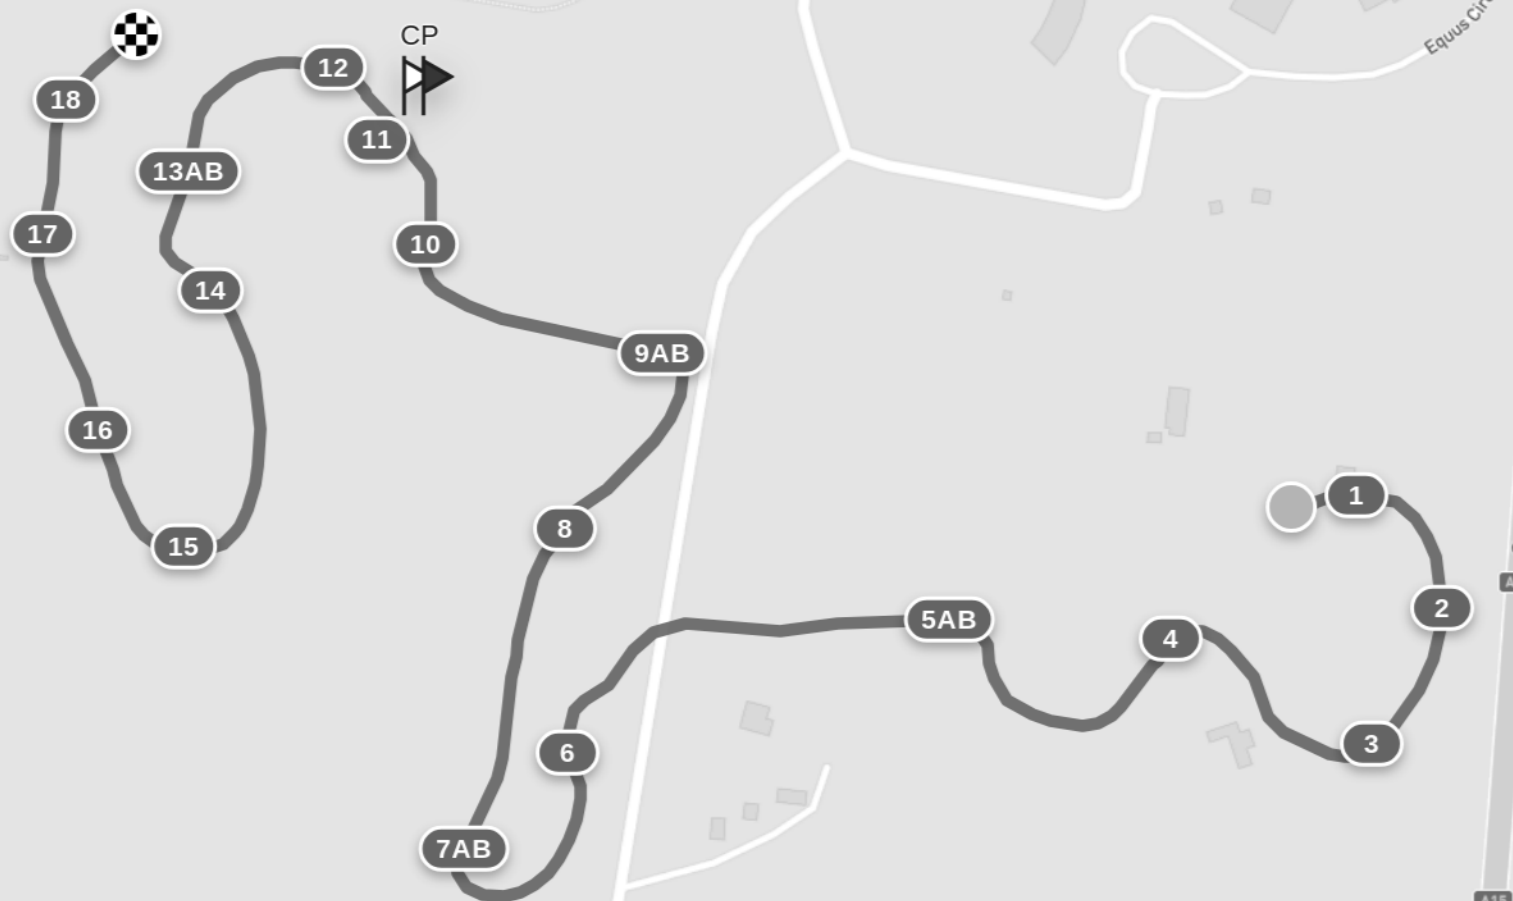

# ISHE 2024 1\*

Black on PINK

**Efforts:** 22

**Opt. Time:** 5m 9s

**Distance:** 2570 m

**Time Limit:** 10m 18s

**Speed:** 500 m/min

**Minimum:** 4m 49s

- 1 Welcome log
- 2 Roll top
- 3 Flower box
- 4 Cream roll top
- 5AB Ramp to Chevron
- 6 Right corner
- 7AB Jacks houses
- 8 Left Corner
- 9AB Wine bottle water
- 10 Trakhener
- Compulsory Passage**
- 11 log out of water
- 12 Ozshotz Camera
- 13AB Chevron to Roll top
- 14 Brush roll top
- 15 Ditch palisade
- 16 Grey house
- 17 Ramp
- 18 Last fence

Scan for  
interactive  
maps