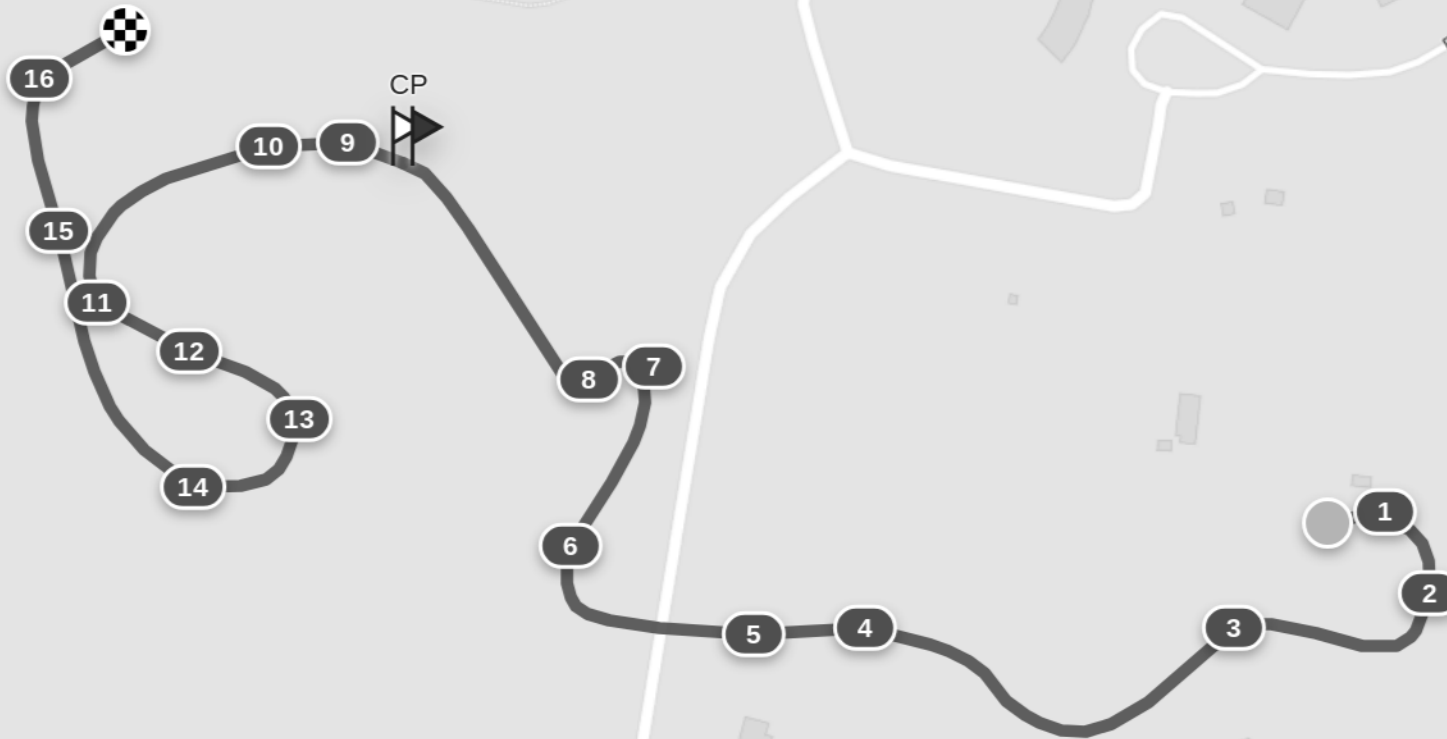

# ISHE 2024 50cm

White on PURPLE

**Efforts:** 16

**Opt. Time:** 5m 56s

**Distance:** 1928 m

**Time Limit:** 11m 52s

**Speed:** 325 m/min

**Minimum:** 5m 36s

1 Welcome Log

2 Roll top

3 Log

4 Log

5 Red/White Brush

6 Gazebo Log

7 Water In

8 Log out of water

**Compulsory Passage**

9 Axels brush

10 Log on mound

11 Nicks Triple log

12 Log in trees

13 Blue Tractor

14 Oxer

15 Green house

16 Horseland House

Scan for  
interactive  
maps