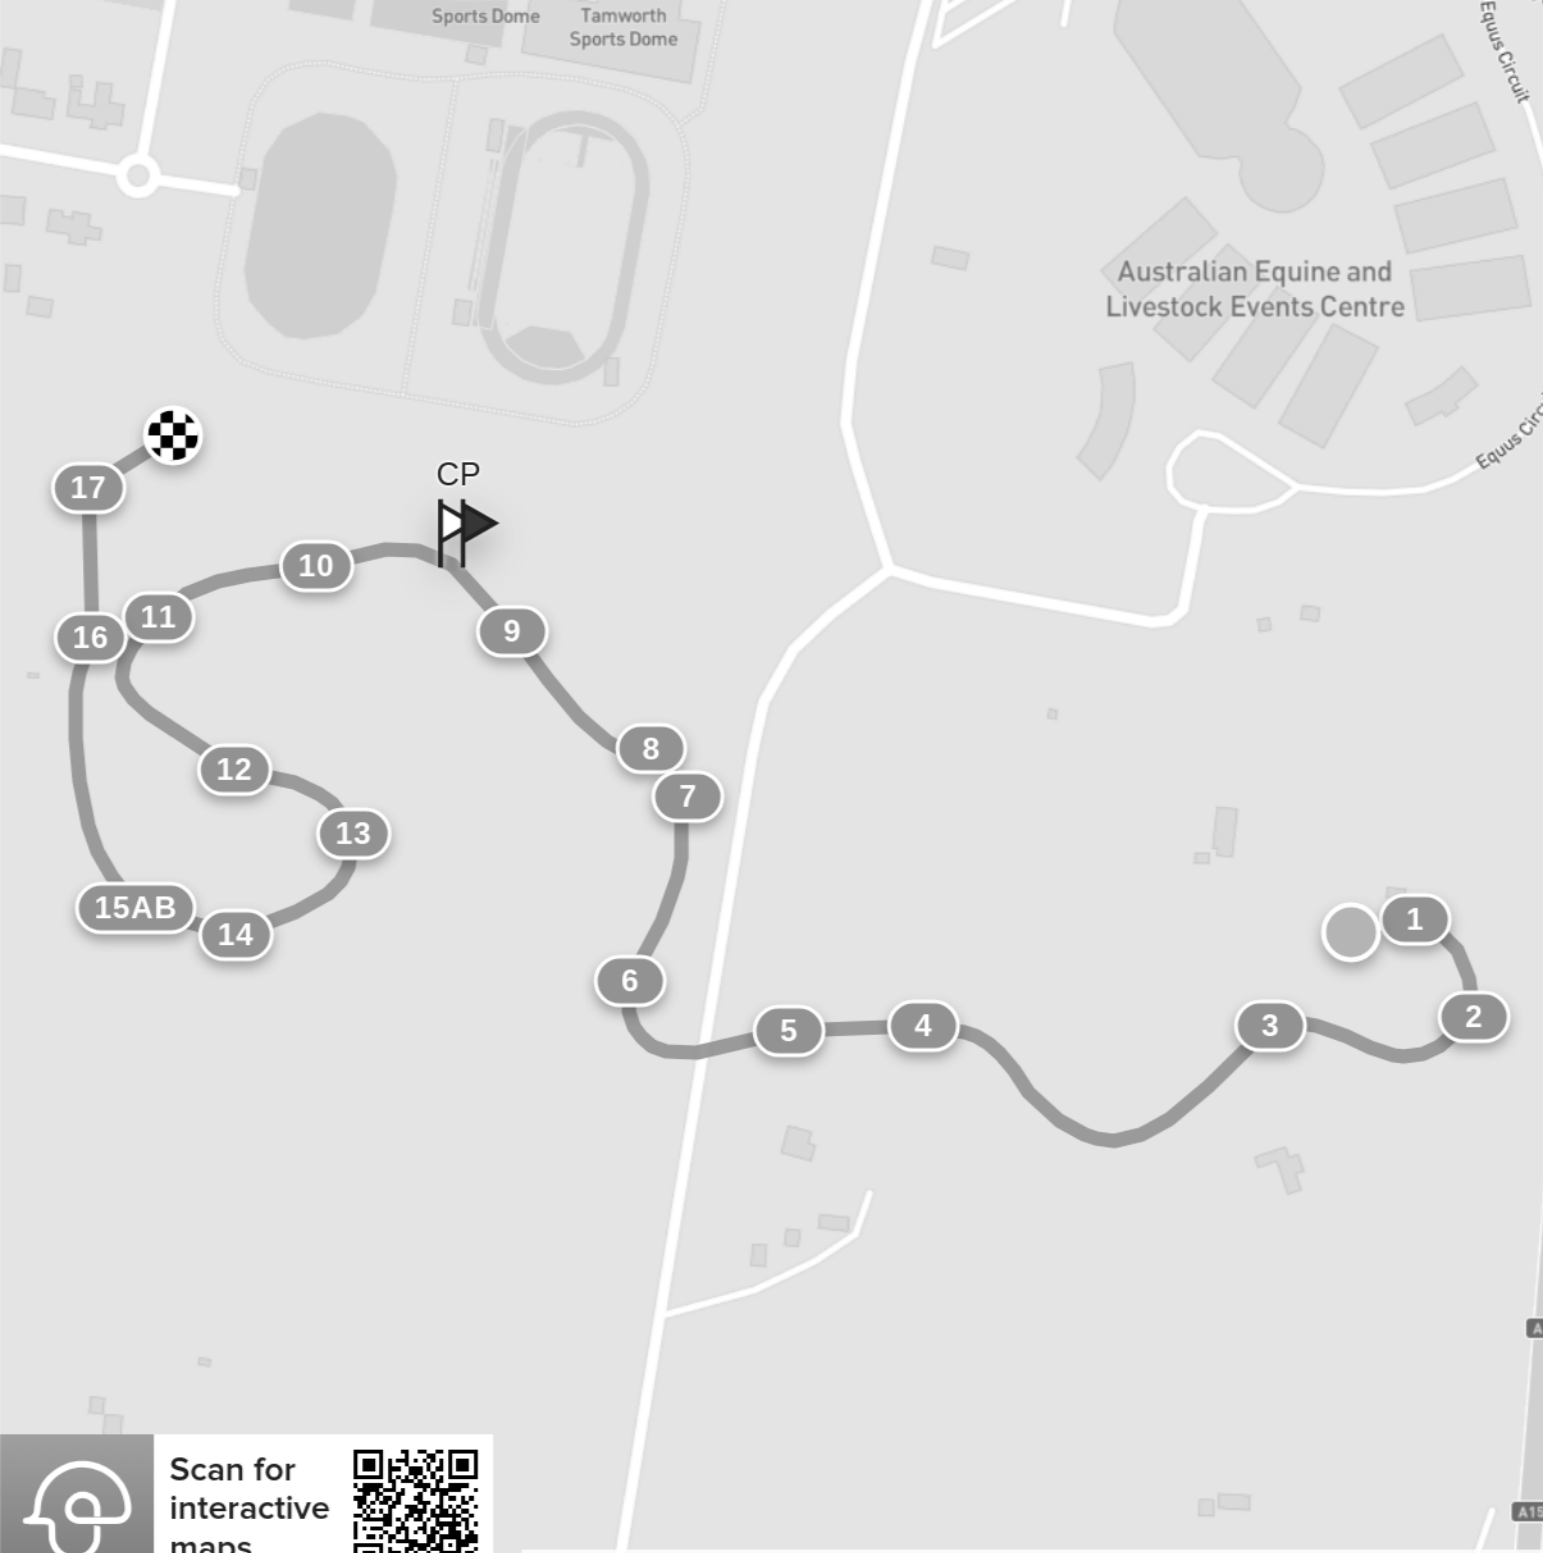

1 Welcome Log

2 Roll top

3 Cream tool box

4 Sloping ramp

5 Roll Brush top

6 Gazebo log

7 Water in

8 Log at water out

9 Sloping brush

Compulsory Passage

10 Log on mound

11 Right corner

12 Log in trees

13 Blue Tractor

14 Ditch palisade

15AB 1/4 Roll to Chevron

16 Red/white Sloping fence

17 Horseland house

Scan for
interactive
maps