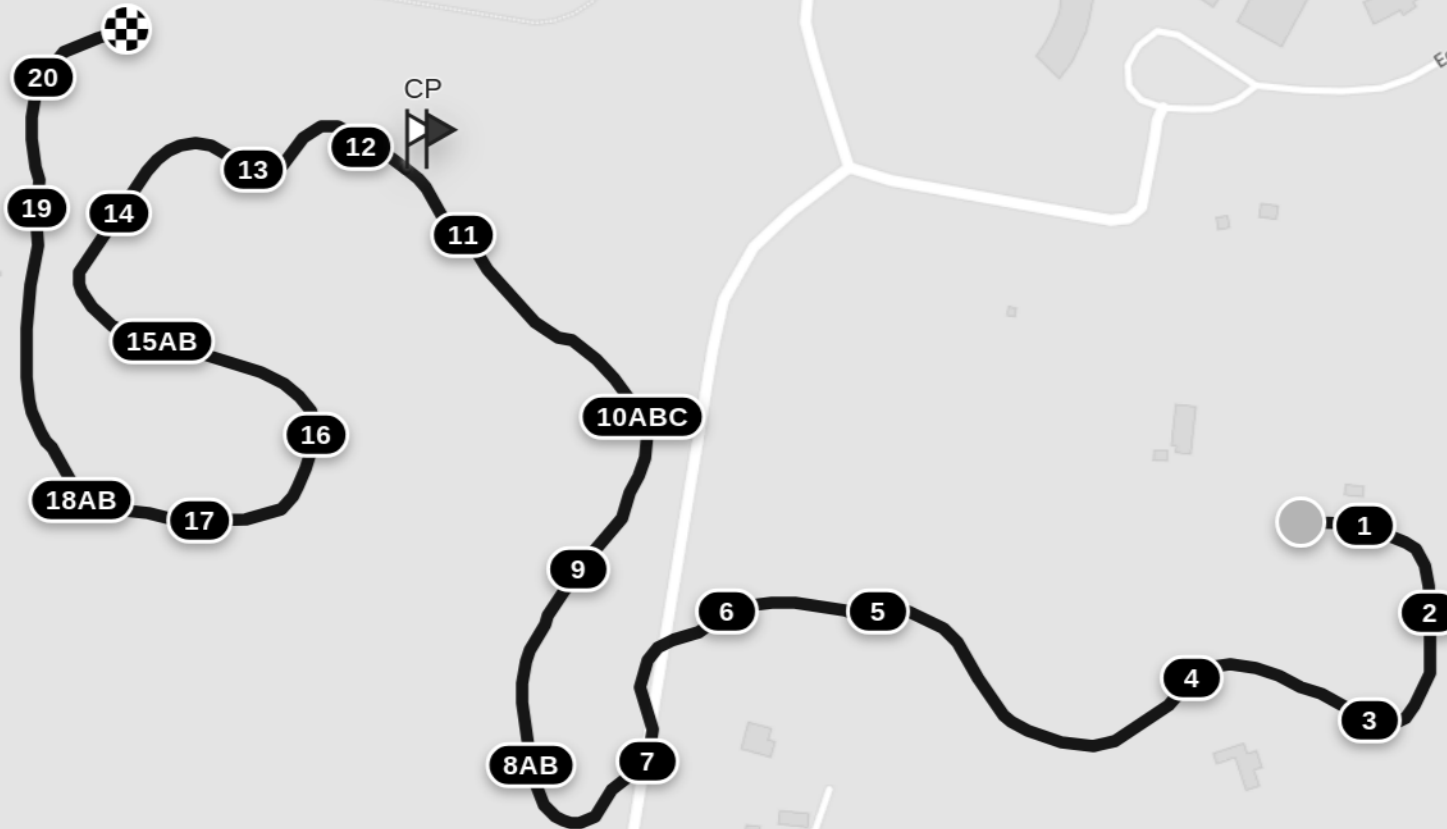

# ISHE 2024 80cm

Black on WHITE

**Efforts:** 25      **Opt. Time:** 5m 53s  
**Distance:** 2348 m    **Time Limit:** 11m 46s  
**Speed:** 400 m/min   **Minimum:** 5m 33s

- 1 Welcome log
- 2 Roll top
- 3 Flower box
- 4 Cream Quarter Round
- 5 Ramp
- 6 Brushed roll top
- 7 Sloping brush
- 8AB Quarter roll to house
- 9 Gazebo log
- 10ABC Water
- 11 Log before water
- Compulsory Passage
- 12 Log out of water
- 13 Bank
- 14 Apex
- 15AB Wagon to log in trees
- 16 Tractor
- 17 Palisade
- 18AB Oxer to Chevron
- 19 Right Corner
- 20 Horseland house

Scan for  
interactive  
maps