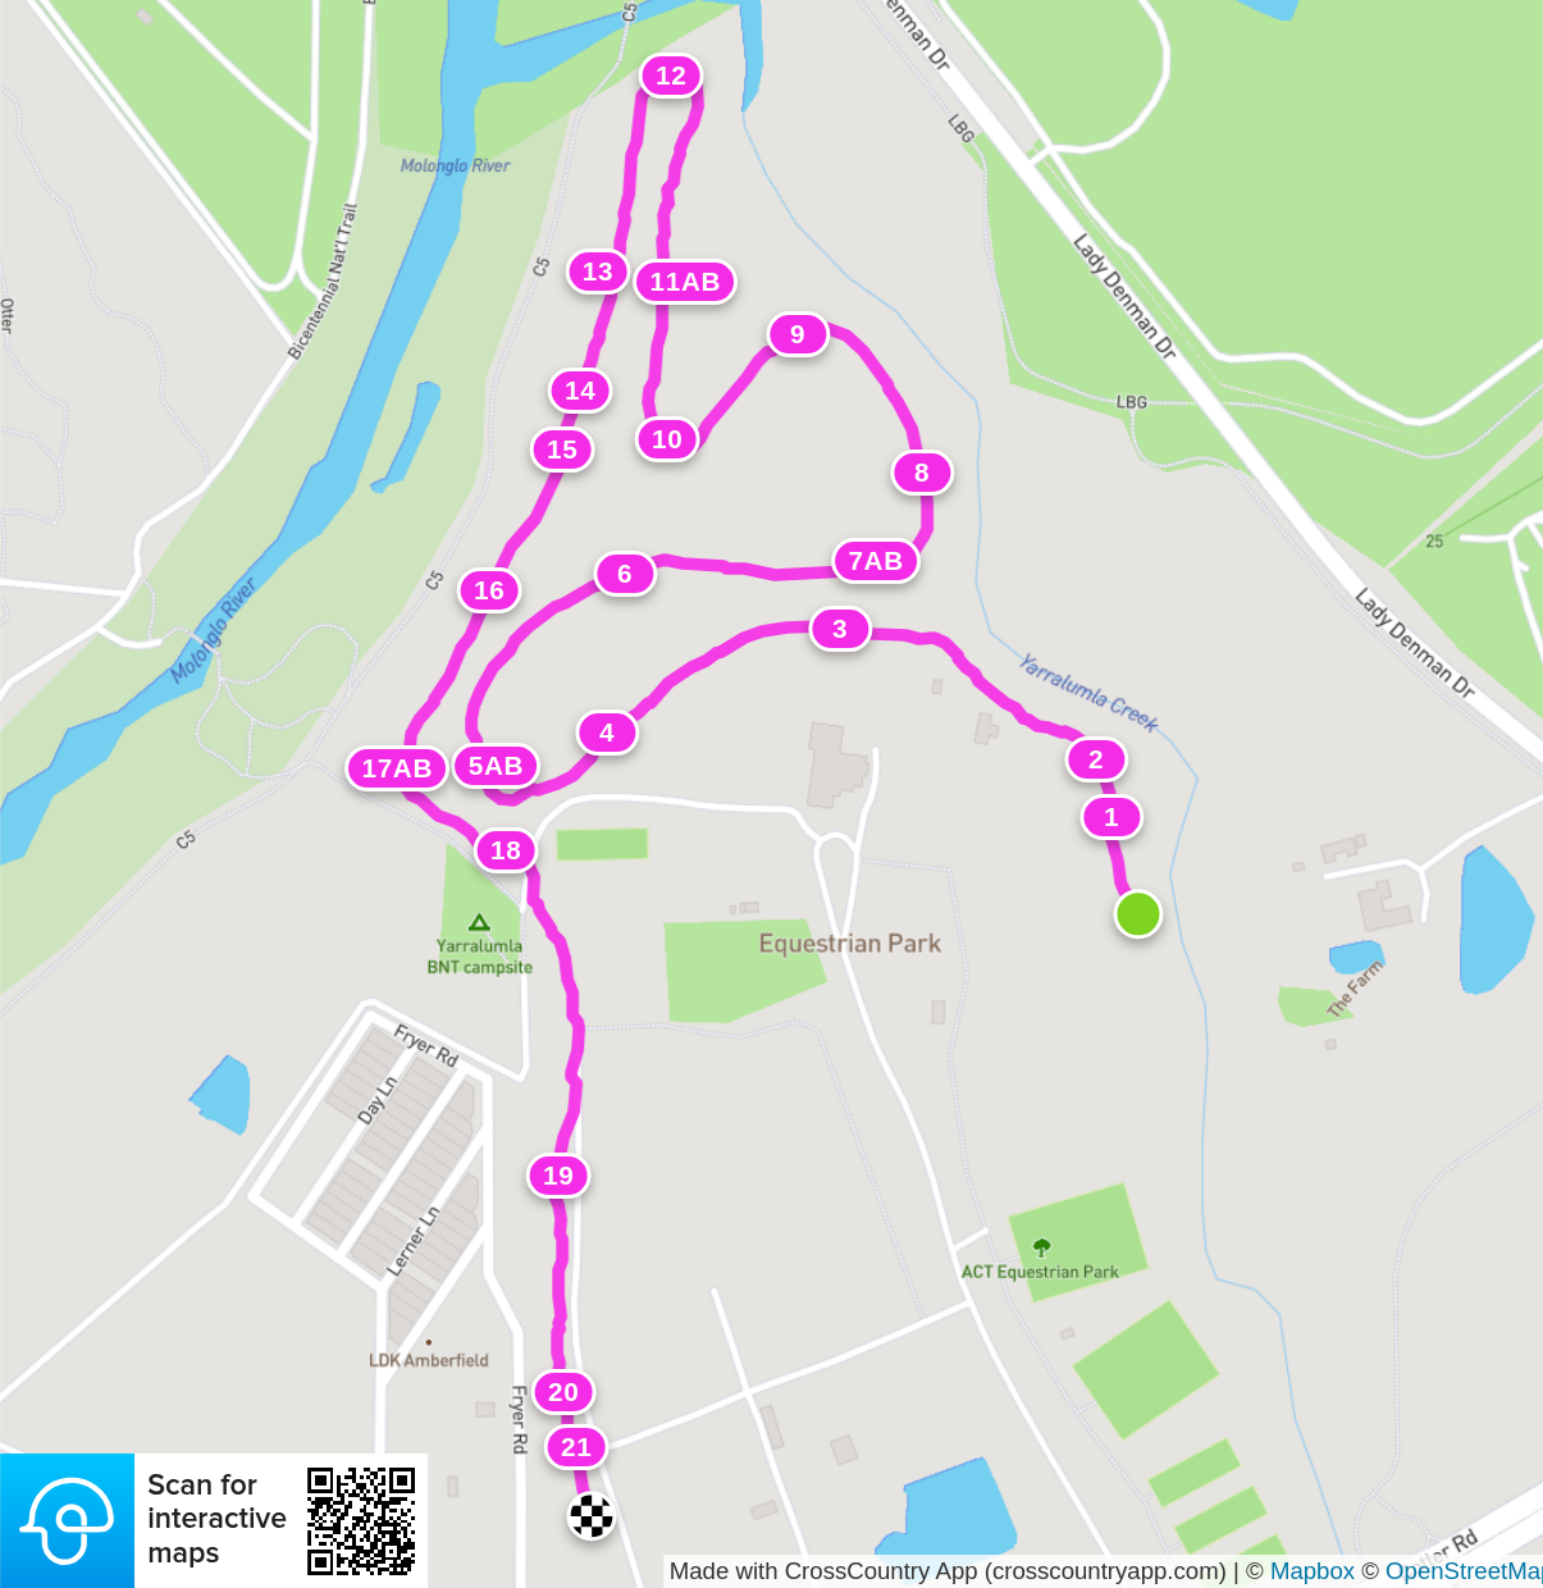

Canberra International Horse Trials - April 2025 CCI 1 star

PINK Indicators

Efforts: 25	Opt. Time: 5m 16s
Distance: 2630 m	Time Limit: 10m 32s
Speed: 500 m/min	Minimum: 4m 46s

- 1 Big log
- 2 House
- 3 Puzzle board
- 4 Big tyres
- 5AB Log to barrel
- 6 Bens log oxer
- 7AB Water
- 8 Hay rack
- 9 Over the mound
- 10 V log
- 11AB Ditch and roll
- 12 Turning log
- 13 Frangible oxer
- 14 Huge log
- 15 Step up
- 16 Leap of faith
- 17AB Log to brush
- 18 Rock apex
- 19 Snake box
- 20 Brush palasade
- 21 Last log

Scan for
interactive
maps