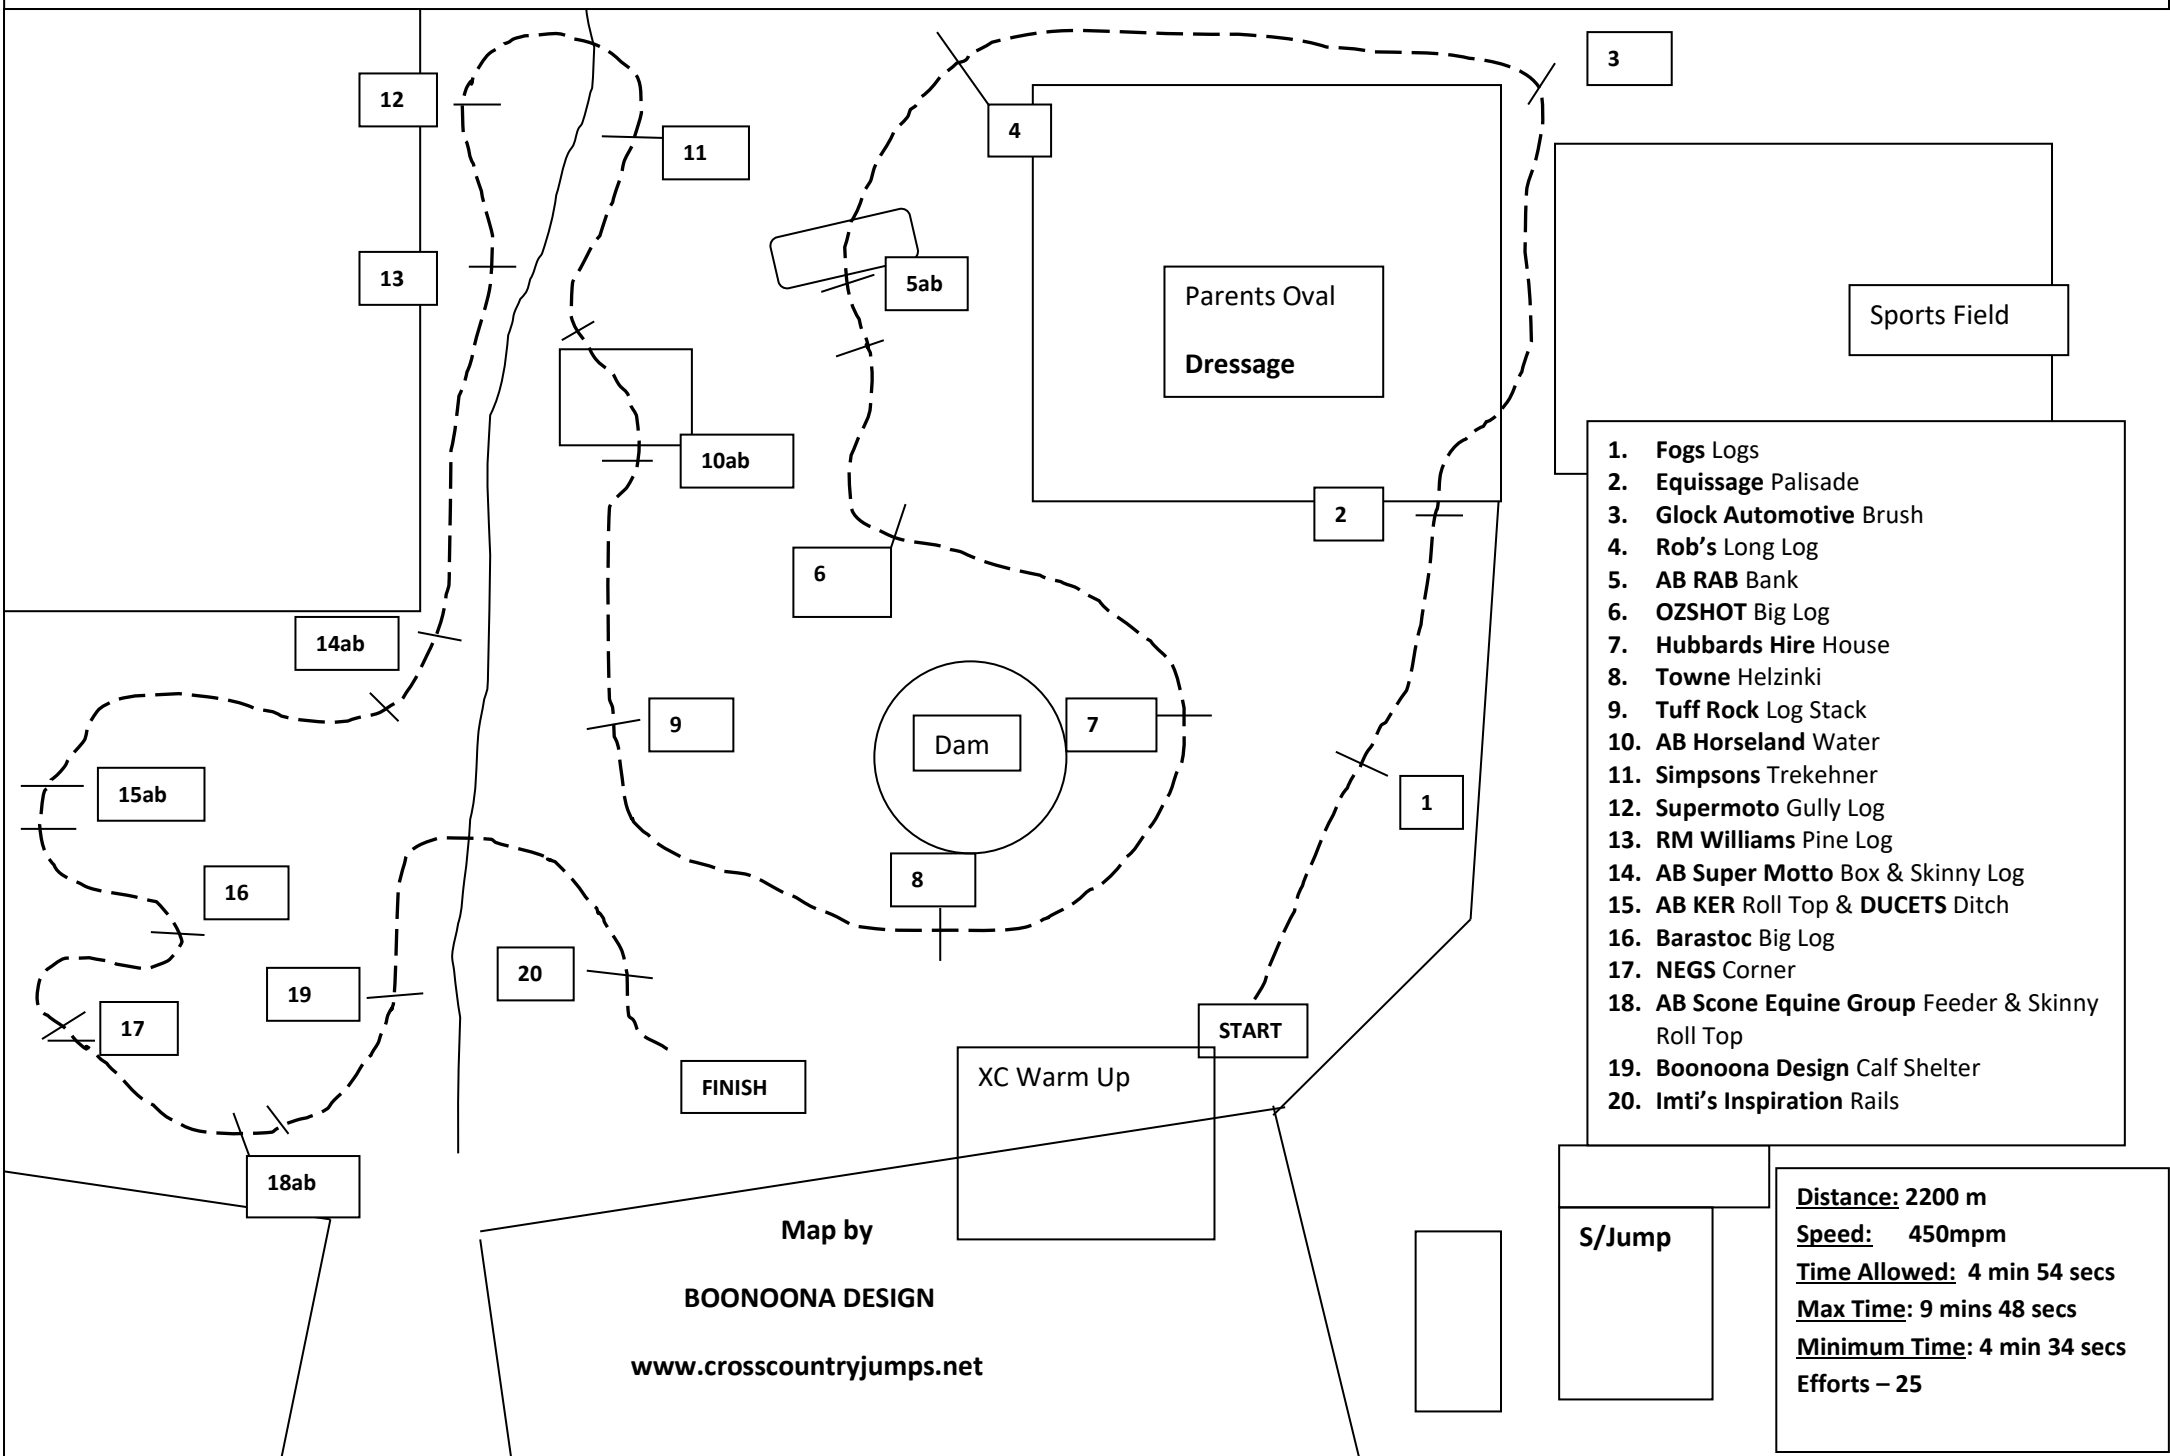

NEGS One Day Event – 9th/10th November 2019 Thunderbolt Veterinary EvA95 & Martin Stock Haulage EvA95 Jnr - Red Indicators

1. Fogs Logs
2. Equissage Palisade
3. Glock Automotive Brush
4. Rob's Long Log
5. AB RAB Bank
6. OZSHOT Big Log
7. Hubbards Hire House
8. Towne Helzinki
9. Tuff Rock Log Stack
10. AB Horseland Water
11. Simpsons Trekehner
12. Supermoto Gully Log
13. RM Williams Pine Log
14. AB Super Motto Box & Skinny Log
15. AB KER Roll Top & DUCETS Ditch
16. Barastoc Big Log
17. NEGS Corner
18. AB Scone Equine Group Feeder & Skinny Roll Top
19. Boonoona Design Calf Shelter
20. Imti's Inspiration Rails

Map by
BOONOONA DESIGN
www.crosscountryjumps.net

S/Jump

Distance: 2200 m
Speed: 450mpm
Time Allowed: 4 min 54 secs
Max Time: 9 mins 48 secs
Minimum Time: 4 min 34 secs
Efforts – 25