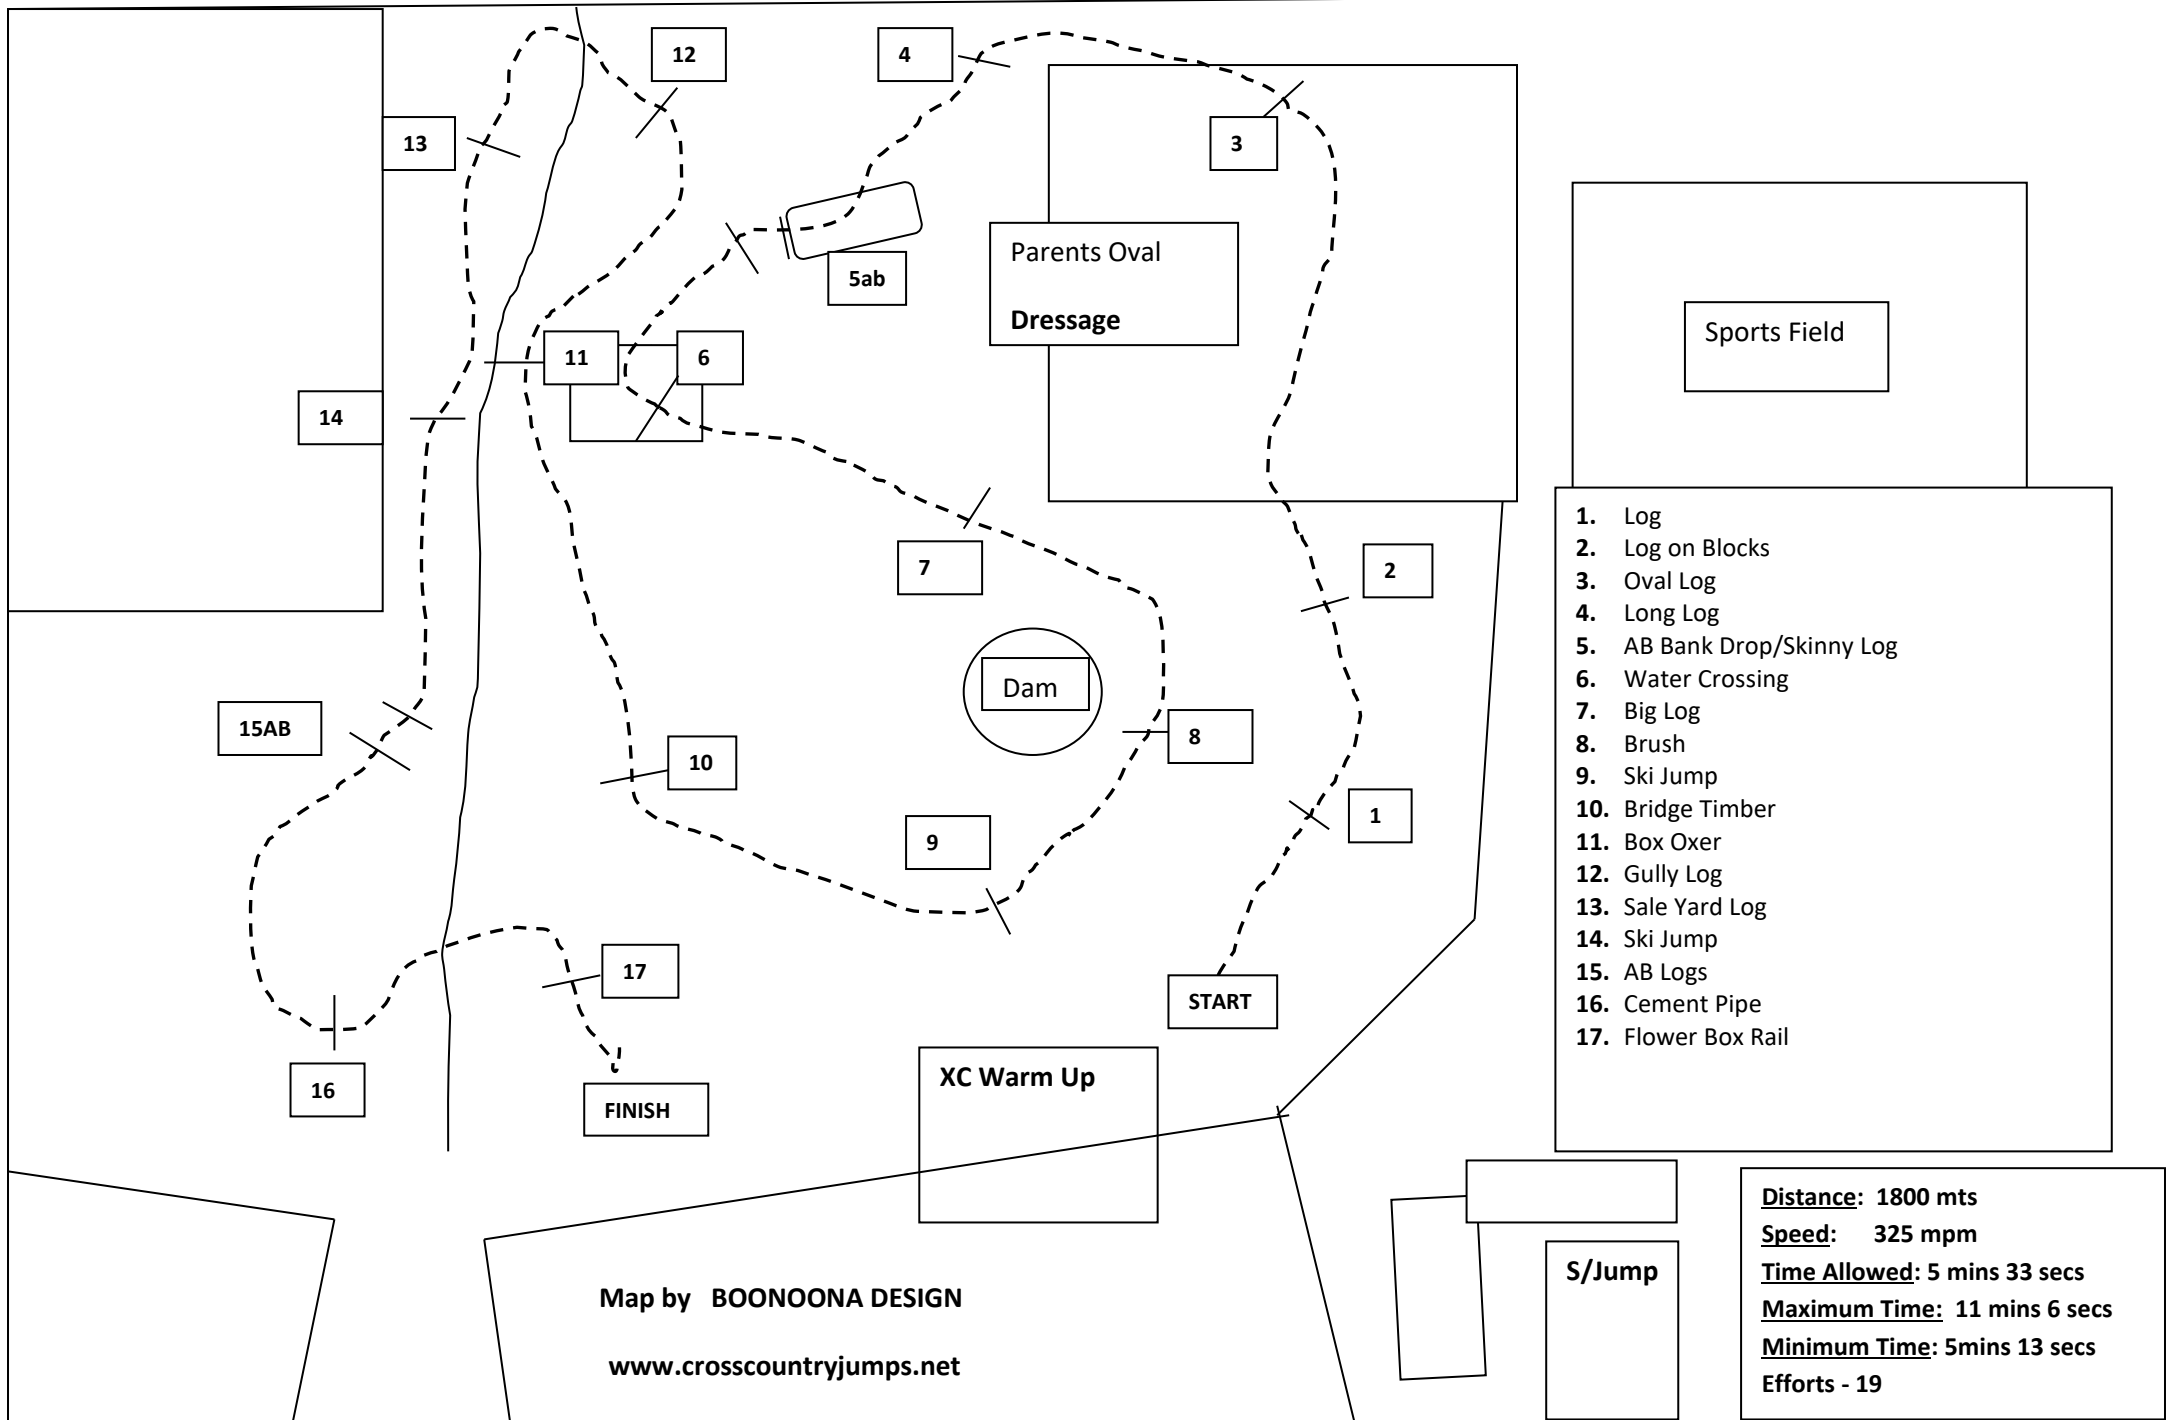

NEGS One Day Event – 18th/19th November 2023 Negs Eva 50 - Purple Indicators

1. Log
2. Log on Blocks
3. Oval Log
4. Long Log
5. AB Bank Drop/Skinny Log
6. Water Crossing
7. Big Log
8. Brush
9. Ski Jump
10. Bridge Timber
11. Box Oxer
12. Gully Log
13. Sale Yard Log
14. Ski Jump
15. AB Logs
16. Cement Pipe
17. Flower Box Rail

Distance: 1800 mts
Speed: 325 mpm
Time Allowed: 5 mins 33 secs
Maximum Time: 11 mins 6 secs
Minimum Time: 5mins 13 secs
Efforts - 19

Map by BOONOONA DESIGN
www.crosscountryjumps.net

S/Jump