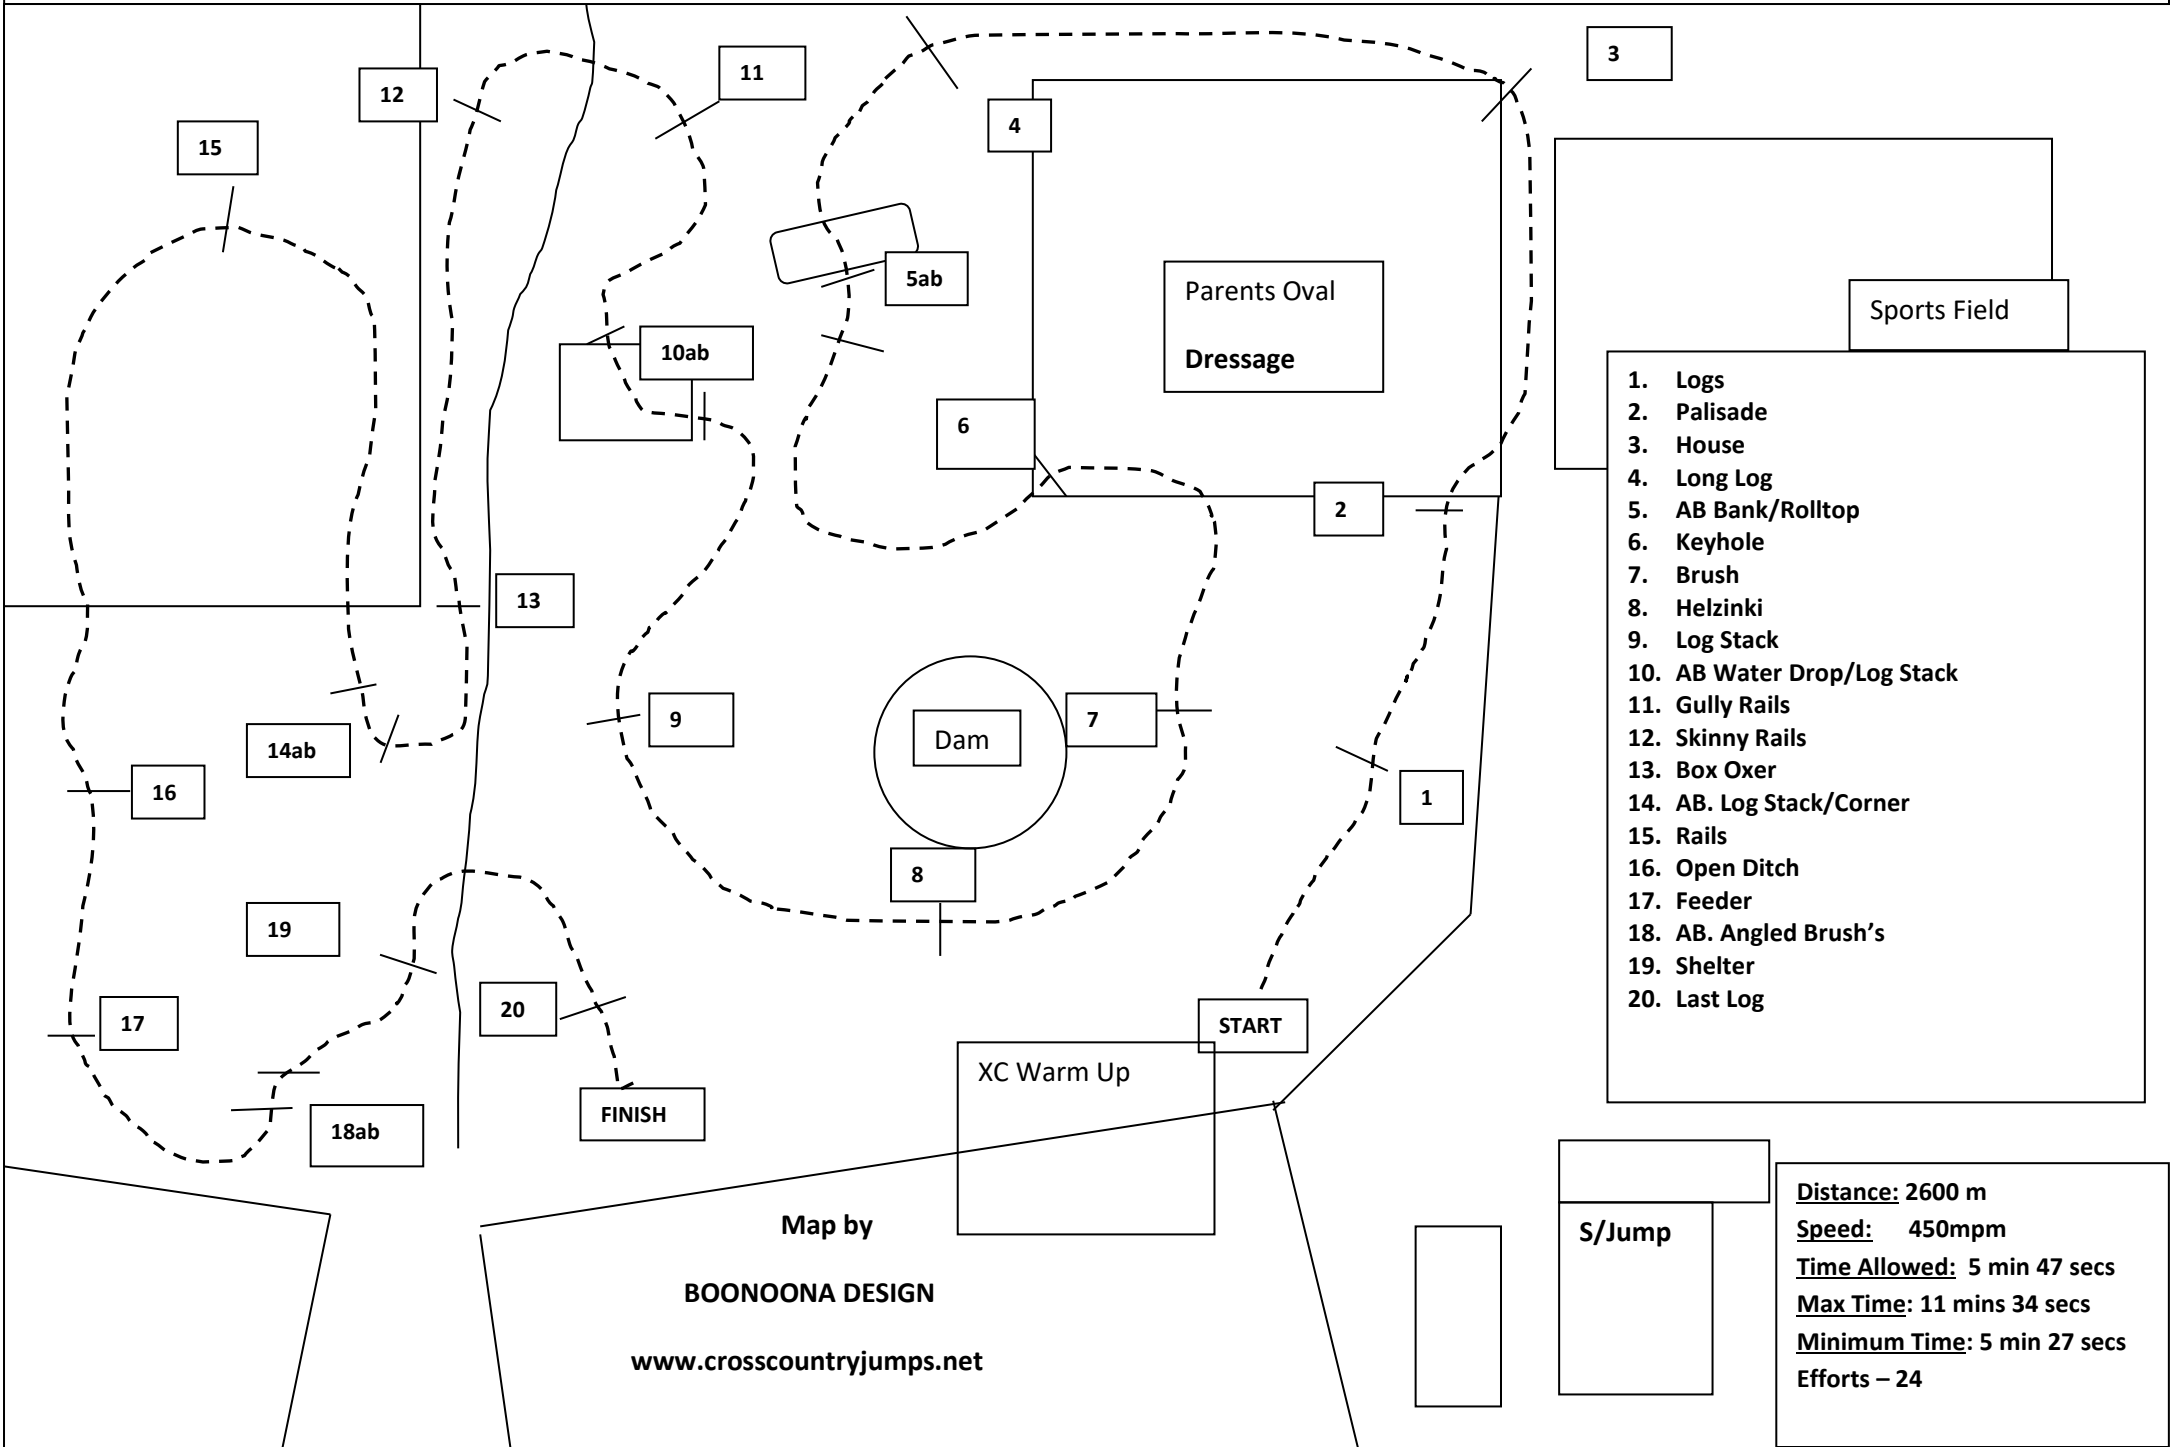

**NEGS One Day Event – 18<sup>th</sup>/19<sup>th</sup> November 2023 EvA95 & EvA95 Jnr - Red Indicators**

1. Logs
2. Palisade
3. House
4. Long Log
5. AB Bank/Rolltop
6. Keyhole
7. Brush
8. Helzinki
9. Log Stack
10. AB Water Drop/Log Stack
11. Gully Rails
12. Skinny Rails
13. Box Oxer
14. AB. Log Stack/Corner
15. Rails
16. Open Ditch
17. Feeder
18. AB. Angled Brush's
19. Shelter
20. Last Log

Map by  
**BOONOONA DESIGN**  
[www.crosscountryjumps.net](http://www.crosscountryjumps.net)

S/Jump

**Distance: 2600 m**  
**Speed: 450mpm**  
**Time Allowed: 5 min 47 secs**  
**Max Time: 11 mins 34 secs**  
**Minimum Time: 5 min 27 secs**  
**Efforts – 24**