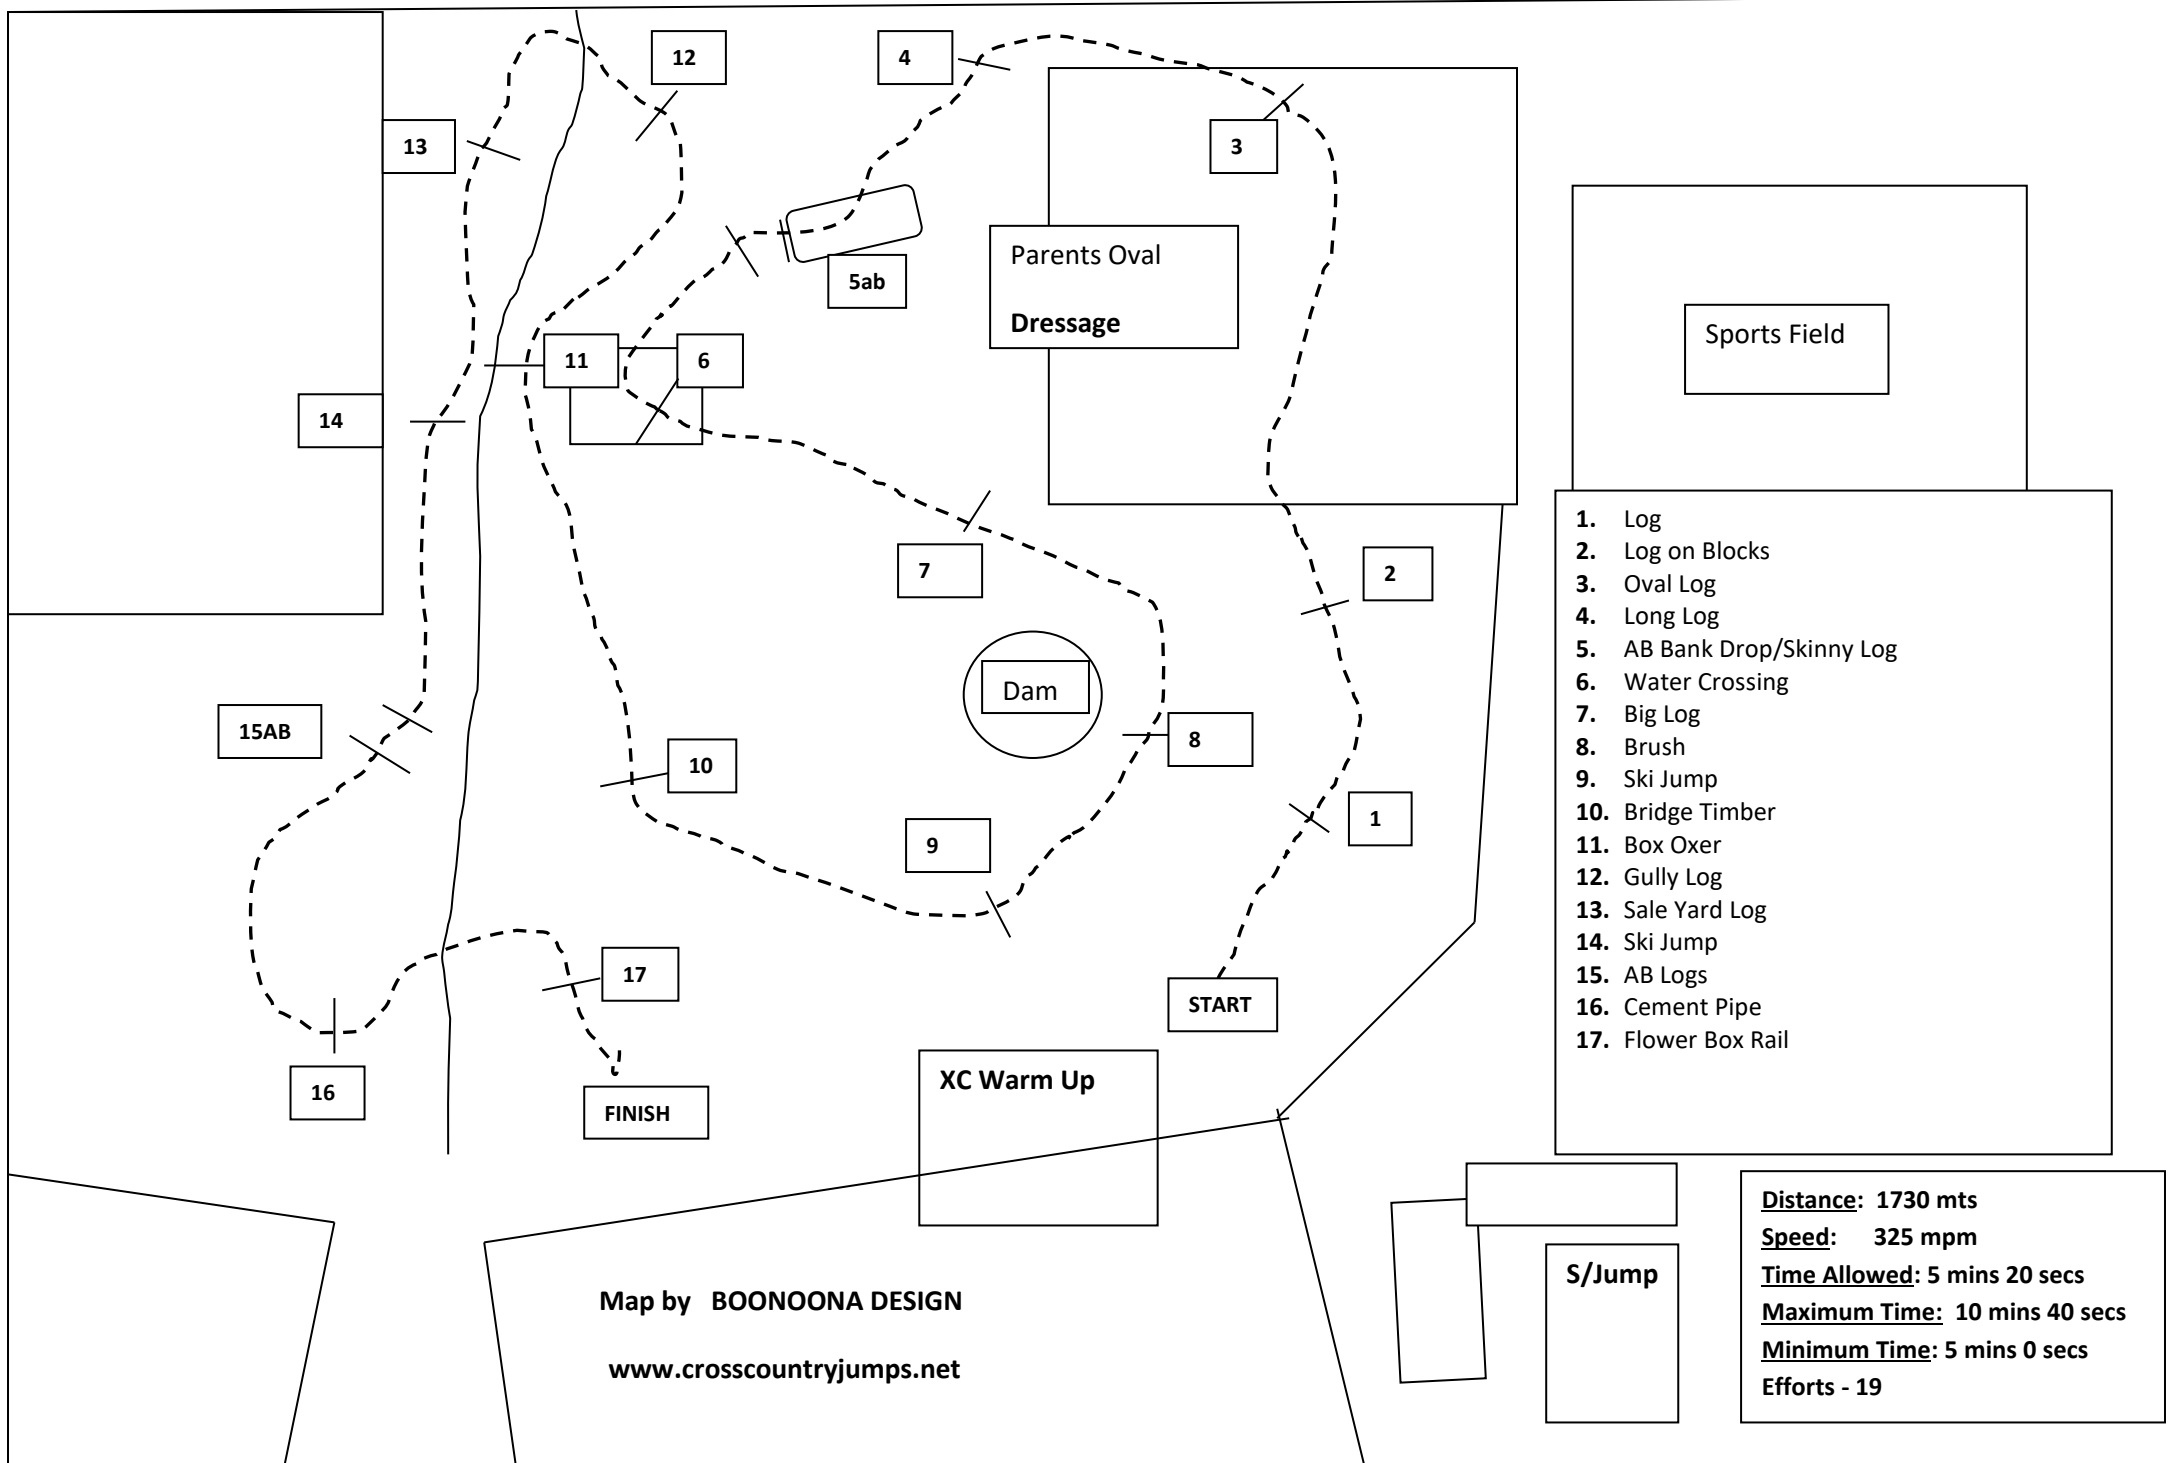

NEGS One Day Event – 16th/17th November 2024 Negs Eva 50 - Purple Indicators

1. Log
2. Log on Blocks
3. Oval Log
4. Long Log
5. AB Bank Drop/Skinny Log
6. Water Crossing
7. Big Log
8. Brush
9. Ski Jump
10. Bridge Timber
11. Box Oxer
12. Gully Log
13. Sale Yard Log
14. Ski Jump
15. AB Logs
16. Cement Pipe
17. Flower Box Rail

Distance: 1730 mts
Speed: 325 mpm
Time Allowed: 5 mins 20 secs
Maximum Time: 10 mins 40 secs
Minimum Time: 5 mins 0 secs
Efforts - 19

Map by BOONOONA DESIGN
www.crosscountryjumps.net

S/Jump