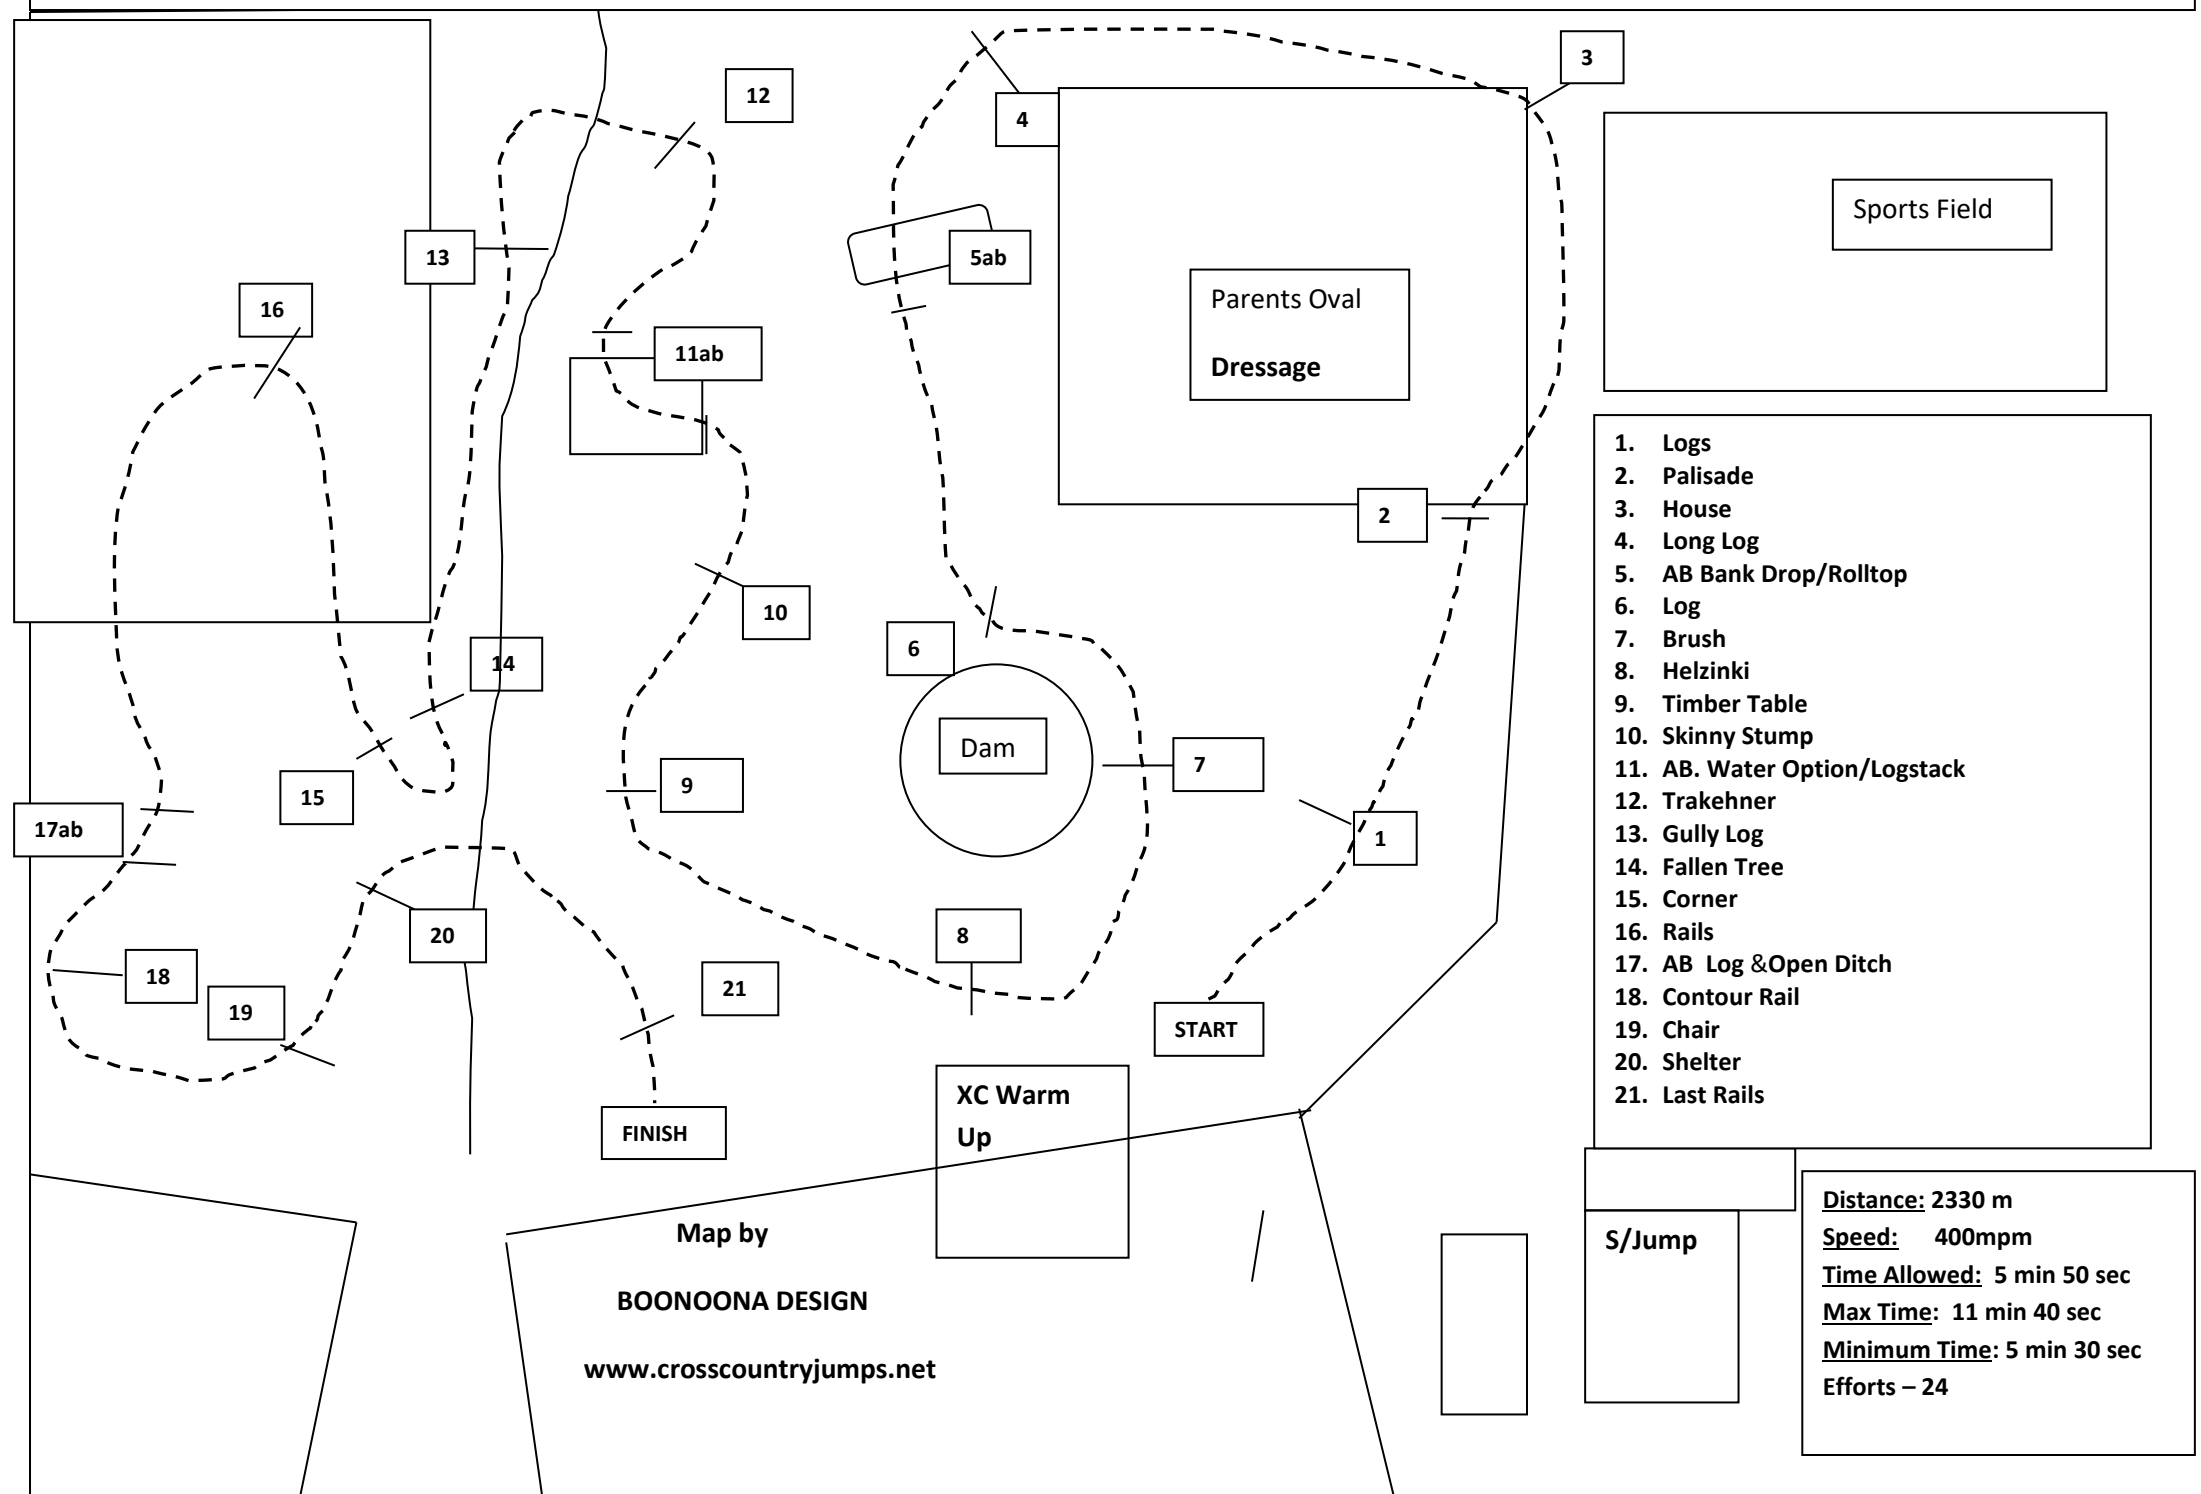

NEGS One Day Event – 16th/17th November 2024 EvA80 & EvA80 Jnr - White Indicators

1. Logs
2. Palisade
3. House
4. Long Log
5. AB Bank Drop/Rolltop
6. Log
7. Brush
8. Helzinki
9. Timber Table
10. Skinny Stump
11. AB. Water Option/Logstack
12. Trakehner
13. Gully Log
14. Fallen Tree
15. Corner
16. Rails
17. AB Log & Open Ditch
18. Contour Rail
19. Chair
20. Shelter
21. Last Rails

Map by
BOONOONA DESIGN
www.crosscountryjumps.net

S/Jump

Distance: 2330 m
Speed: 400mpm
Time Allowed: 5 min 50 sec
Max Time: 11 min 40 sec
Minimum Time: 5 min 30 sec
Efforts – 24