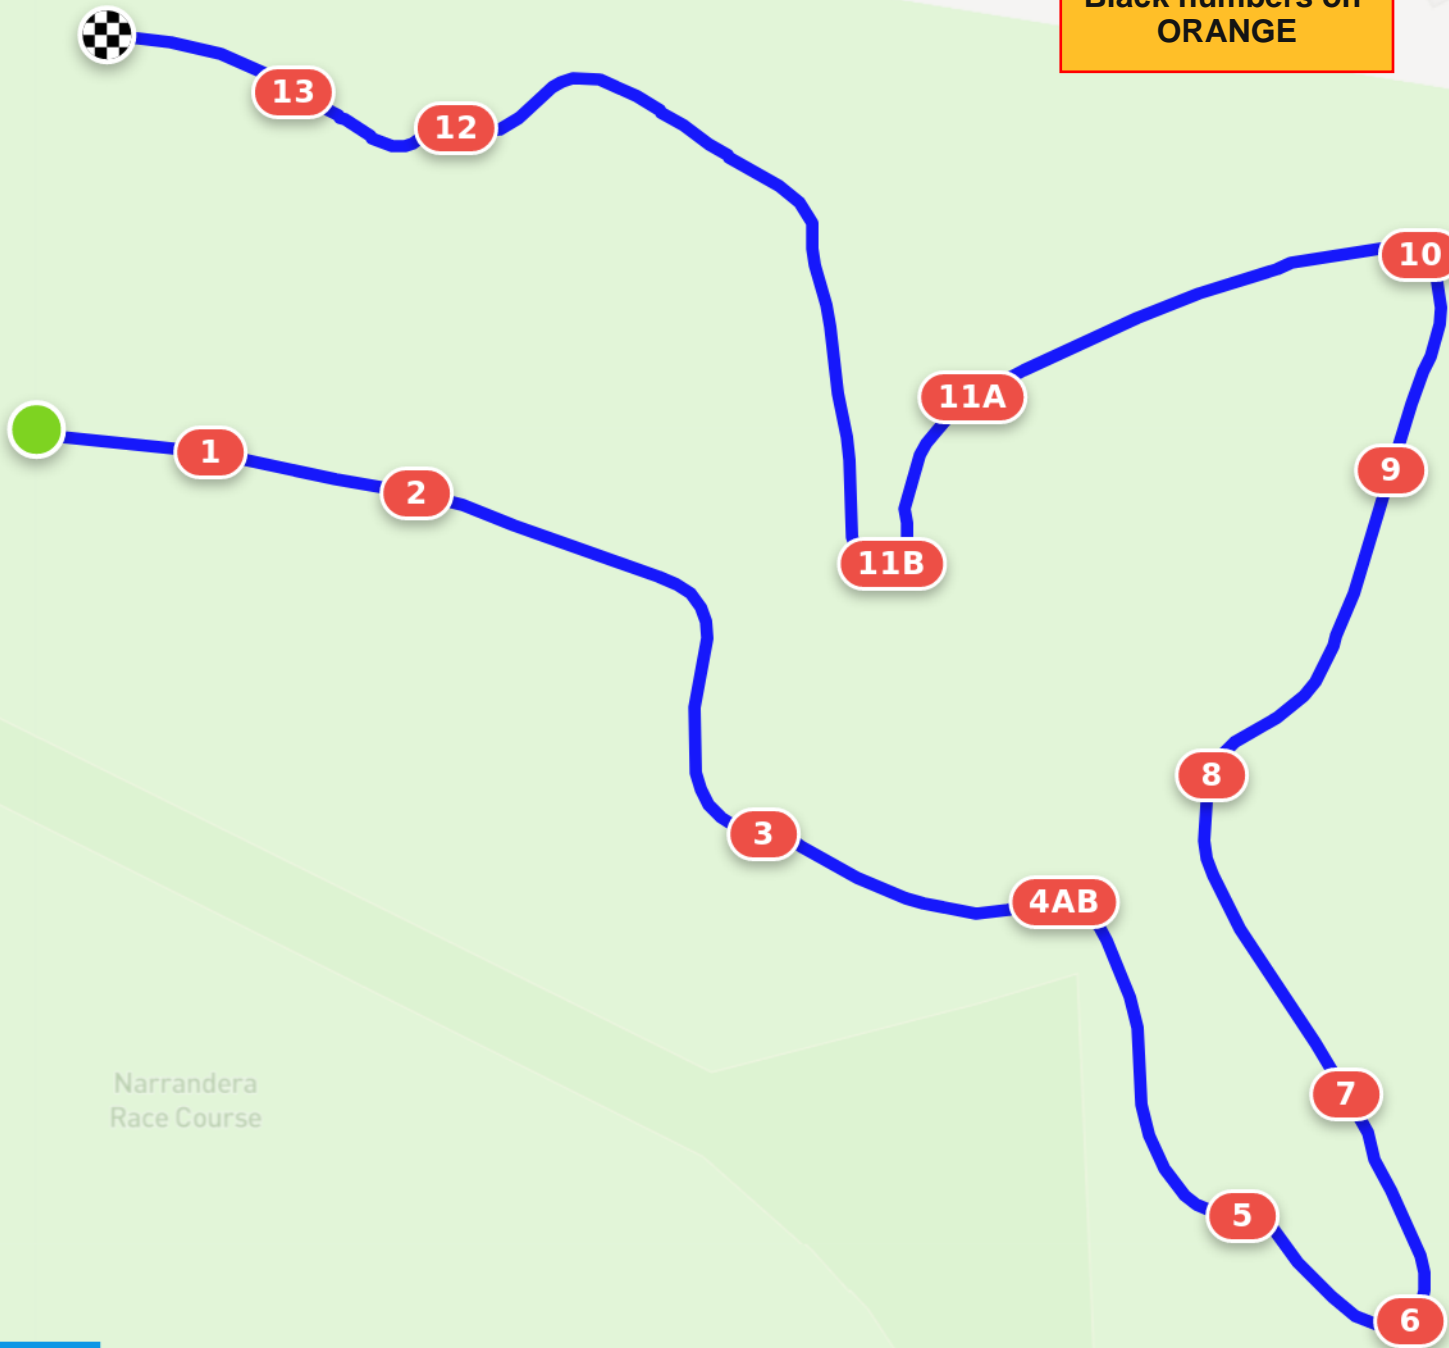

# Wagga HT at Narrandera 2022 50

Designed and built by Craig Gordon.

Efforts: 15  
Opt. Time: 4m 37s  
Distance: 1500 m  
Time Limit: 9m 14s  
Speed: 325 m/min  
Minimum: 4m 17s

- 1 good luck
- 2 Stick pile
- 3 Oxer massive
- 4AB** farm yard pipes
- 5 NRC palasade
- 6 Over the mound
- 7 Trakaner
- 8 Water
- 9 The castle
- 10 Open ditch
- 11AB** Wagga bank
- 12 Keiras house
- 13 Welcome home

Black numbers on ORANGE

Narrandera Race Course