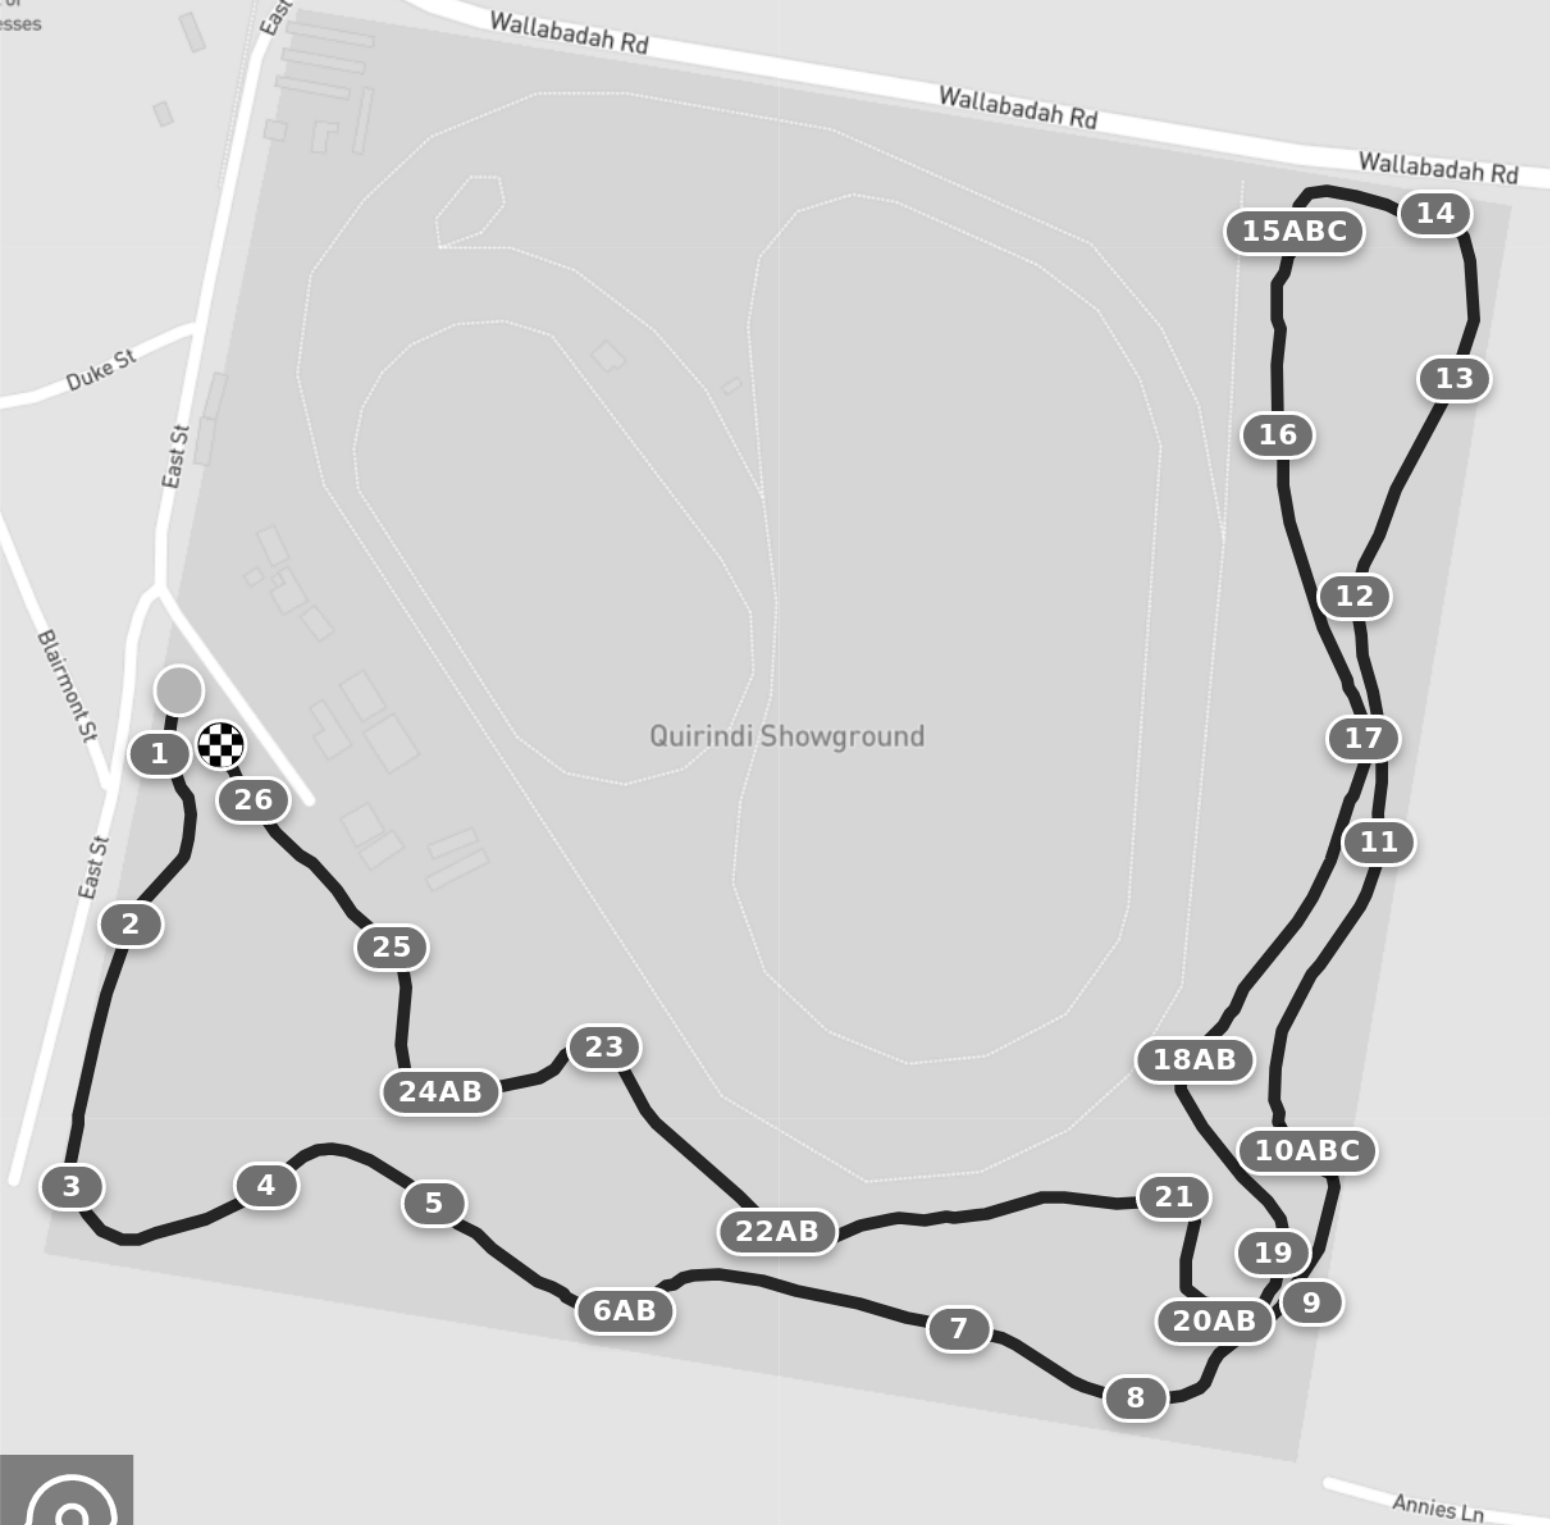

Quirindi April 2022 CCI-S 4*

Efforts: 35

Opt. Time: 6m 11s

Distance: 3520 m

Time Limit: 12m 22s

Speed: 570 m/min

- 1 HK Feeder
- 2 Hay Feeder
- 3 Picnic Table
- 4 Open Oxer
- 5 Box Oxer
- 6AB Bank Drop / Brush
- 7 Double Brush Oxer
- 8 Double Brush Chevron
- 9 Skinny Open Oxer
- 10A Water in
- 10BC Water Out
- 11 Shearing Shed
- 12 Bobcat track table
- 13 Double Brush Oxer
- 14 Road Oxer
- 15AB Corner / Triple Brush
- 15C Brush Corner
- 16 Mim Trakehner
- 17 Skinny Oxer
- 18AB Grandstand
- 19 Brush Corner
- 20AB Brush Stumps
- 21 Sloping Rails
- 22AB Brush's
- 23 Mim Rails
- 24AB Skinny Logs
- 25 Hay Feeder
- 26 Roll Top