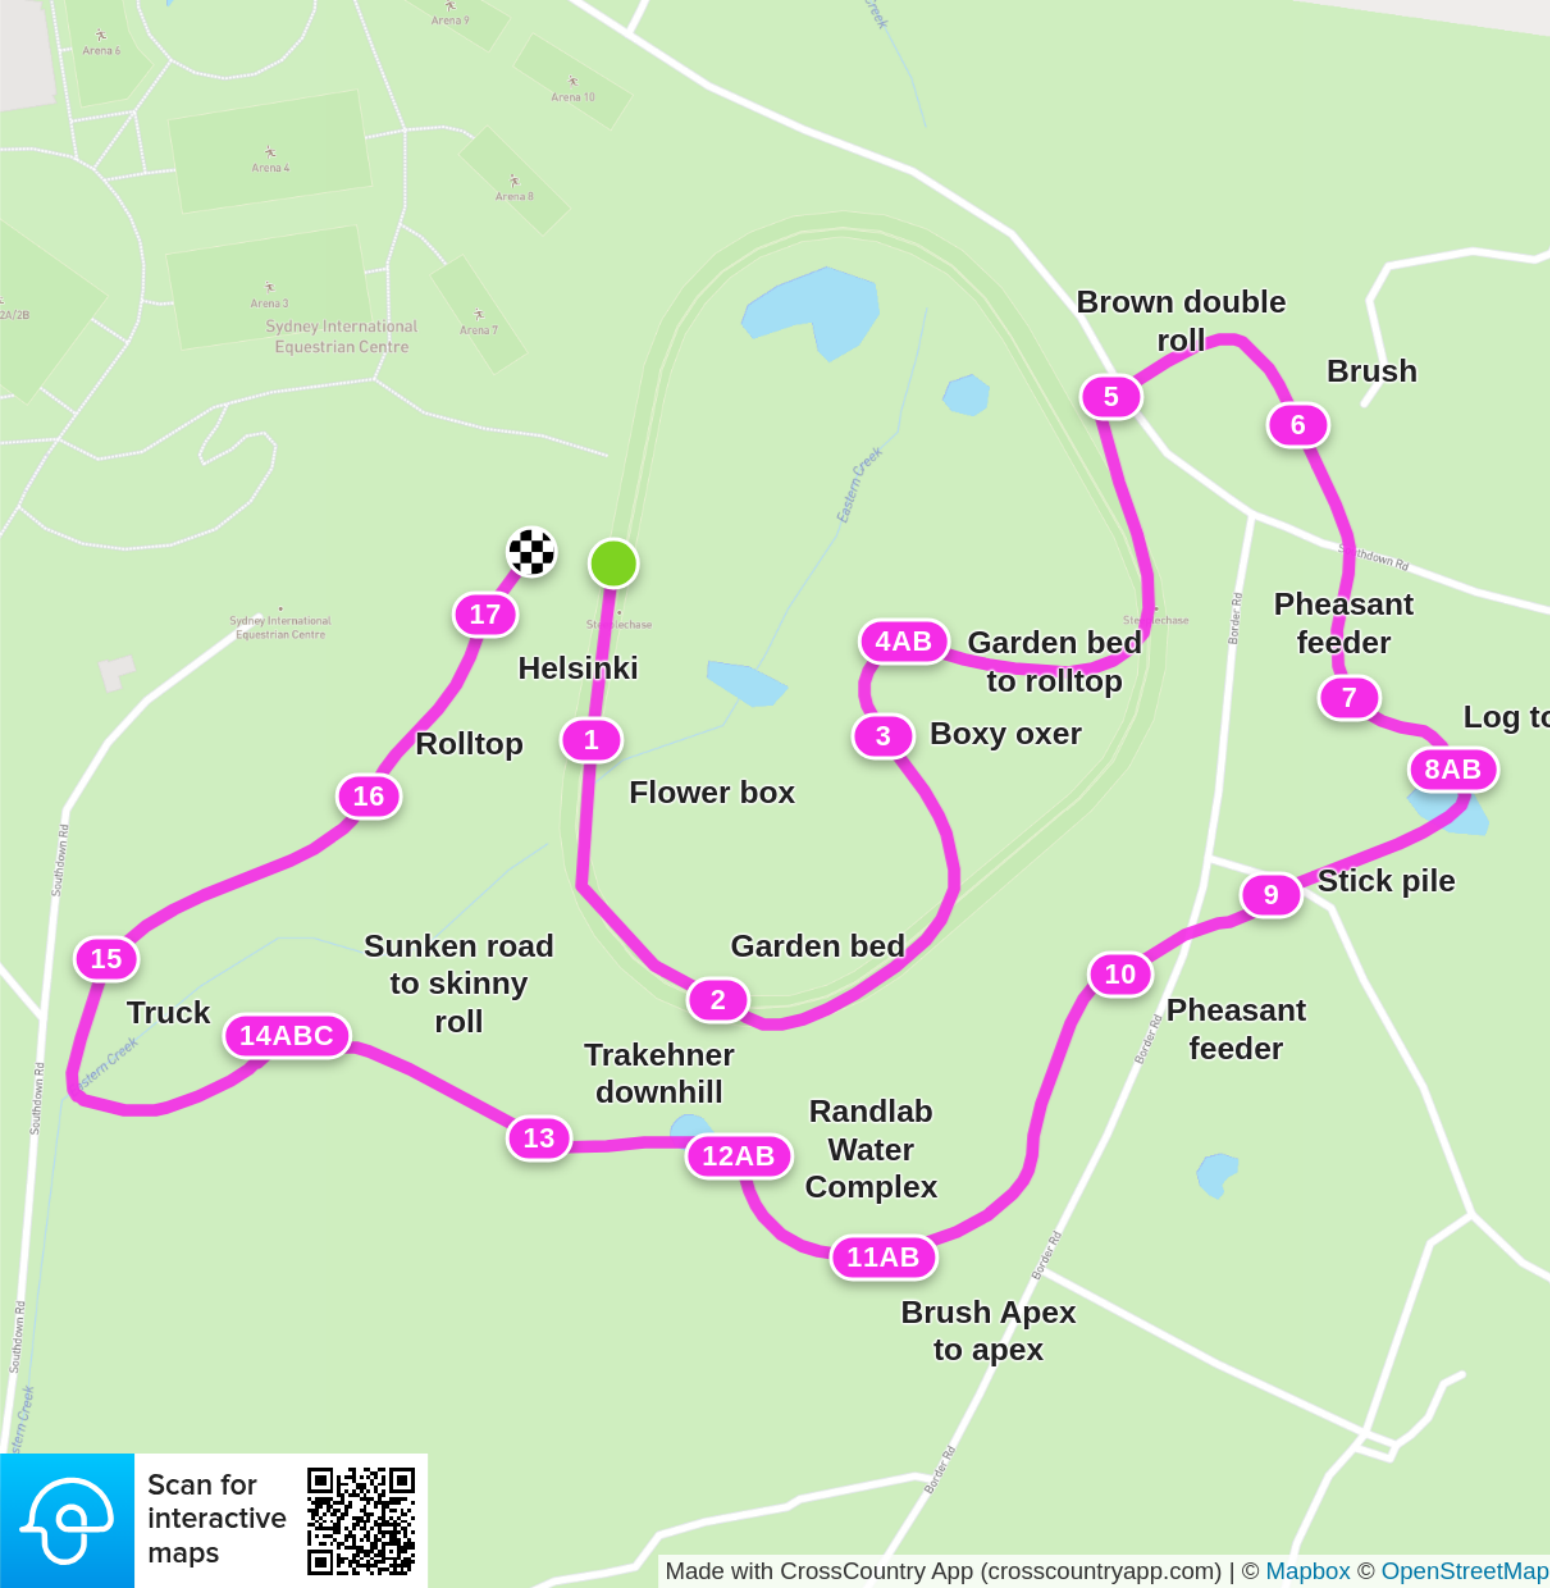

# Sydney Eventing at SIEC 1\* March 2025

Pink Indicators

<b>Efforts:</b> 23
<b>Opt. Time:</b> 5m 4s
<b>Distance:</b> 2530 m
<b>Time Limit:</b> 10m 8s
<b>Speed:</b> 500 m/min
<b>Minimum:</b> 4m 44s

- 1 Flower box
- 2 Garden bed
- 3 Boxy oxer
- 4AB Garden bed to rolltop
- 5 Brown double roll
- 6 Brush
- 7 Pheasant feeder
- 8AB Log to log
- 9 Stick pile
- 10 Pheasant feeder
- 11AB Brush Apex to apex
- 12AB Randlab Water Complex
- 13 Trakehner downhill
- 14ABC Sunken road to skinny roll
- 15 Truck
- 16 Rolltop
- 17 Helsinki

Scan for interactive maps