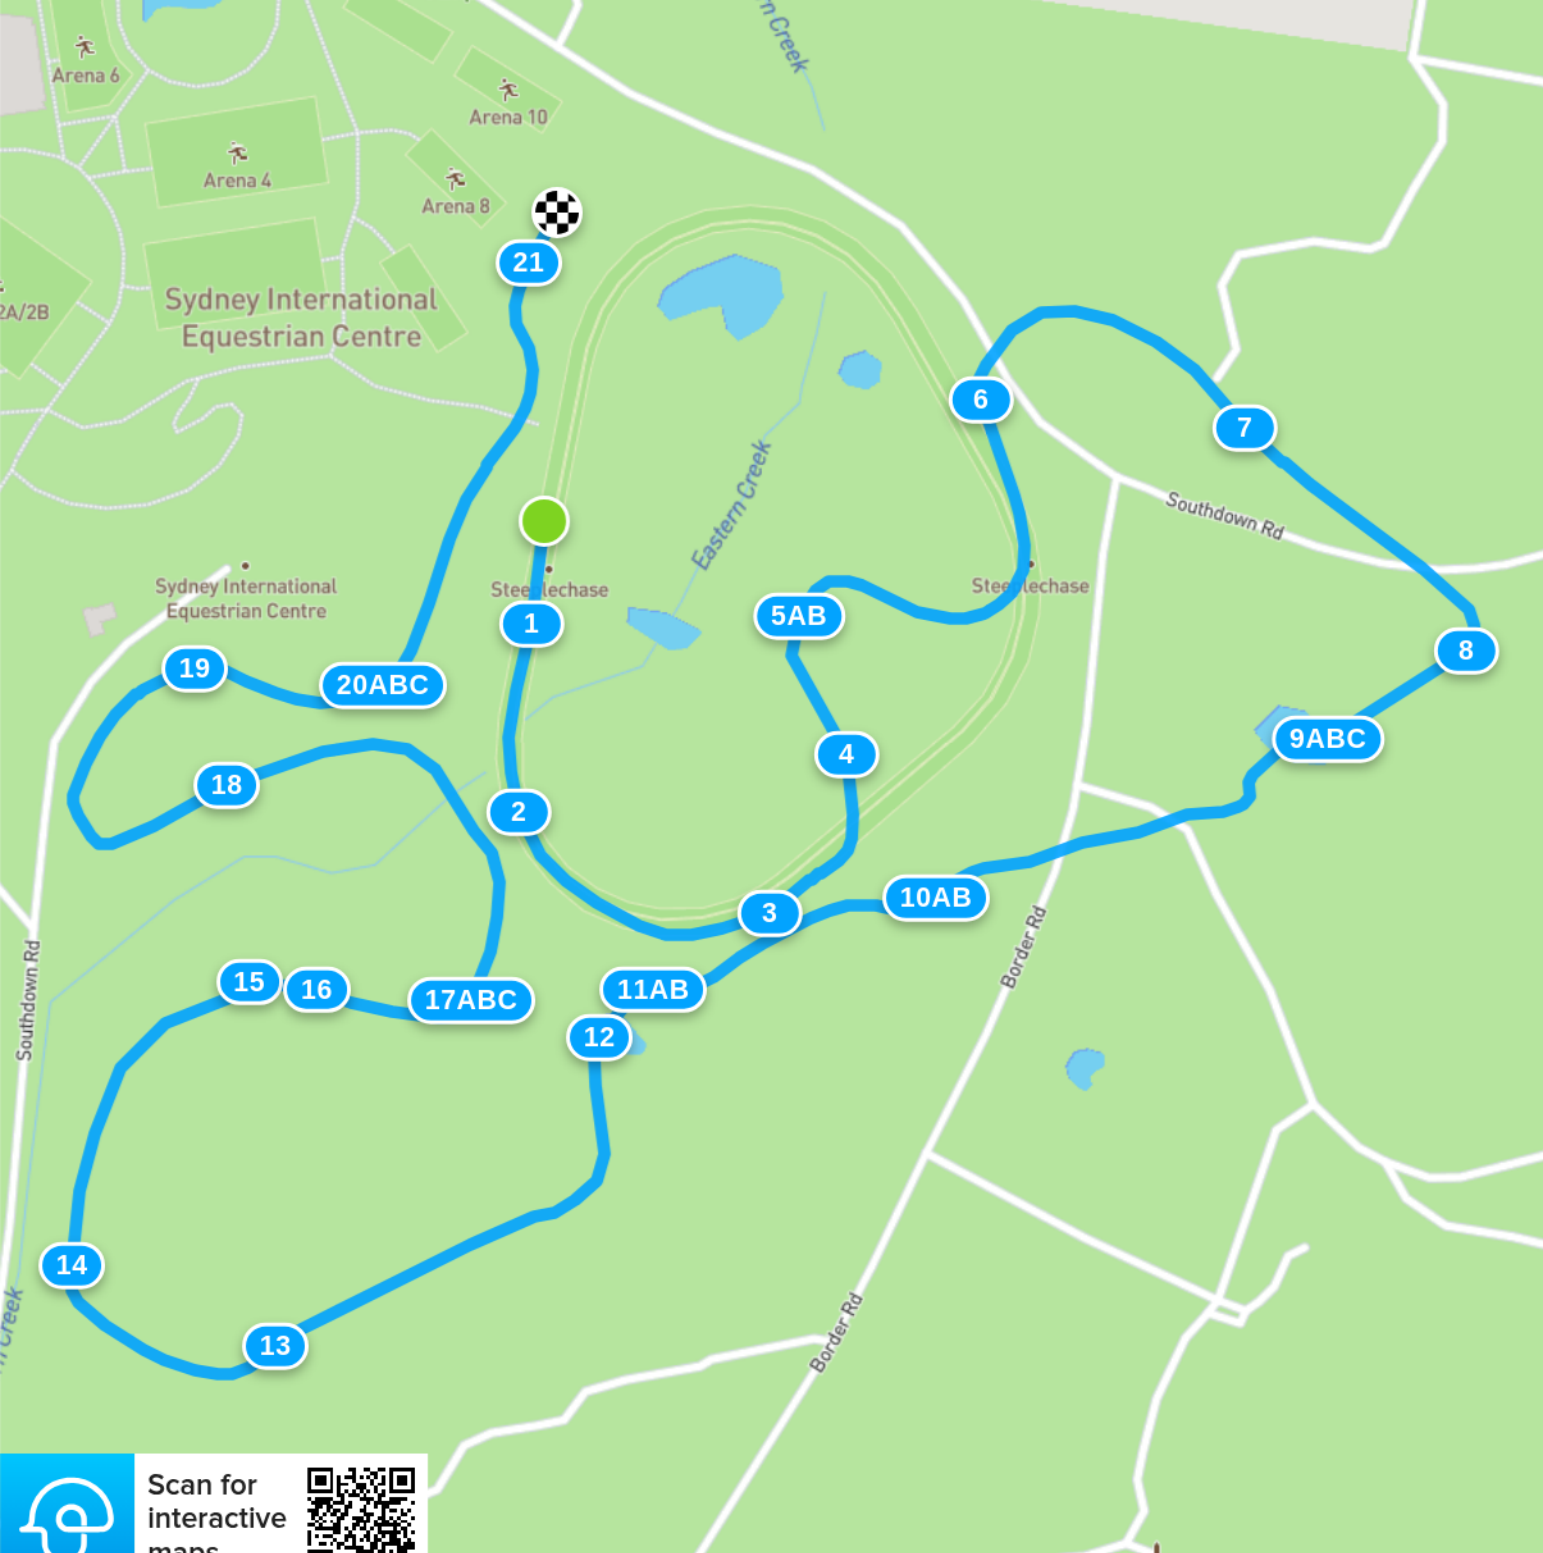

Sydney Eventing at SIEC 4*

Blue indicators

Efforts: 30 Opt. Time: 6m 10s
Distance: 3610 m Time Limit: 12m 20s
Speed: 570 m/min

- 1 Start
- 2 Oxer
- 3 Oxer
- 4 Cabin
- 5AB Mounds
- 6 House
- 7 Oxer
- 8 Feeder
- 9ABC Water complex
- 10AB Angle brushes
- 11AB Randlab Water Complex
- 12 Randlab Water Complex
- 13 Dray
- 14 Oxer
- 15 Vertical
- 16 Apex
- 17ABC Hollows
- 18 Frangible oxer
- 19 Feeder
- 20ABC Bates combo
- 21 Coop

Scan for
interactive
maps