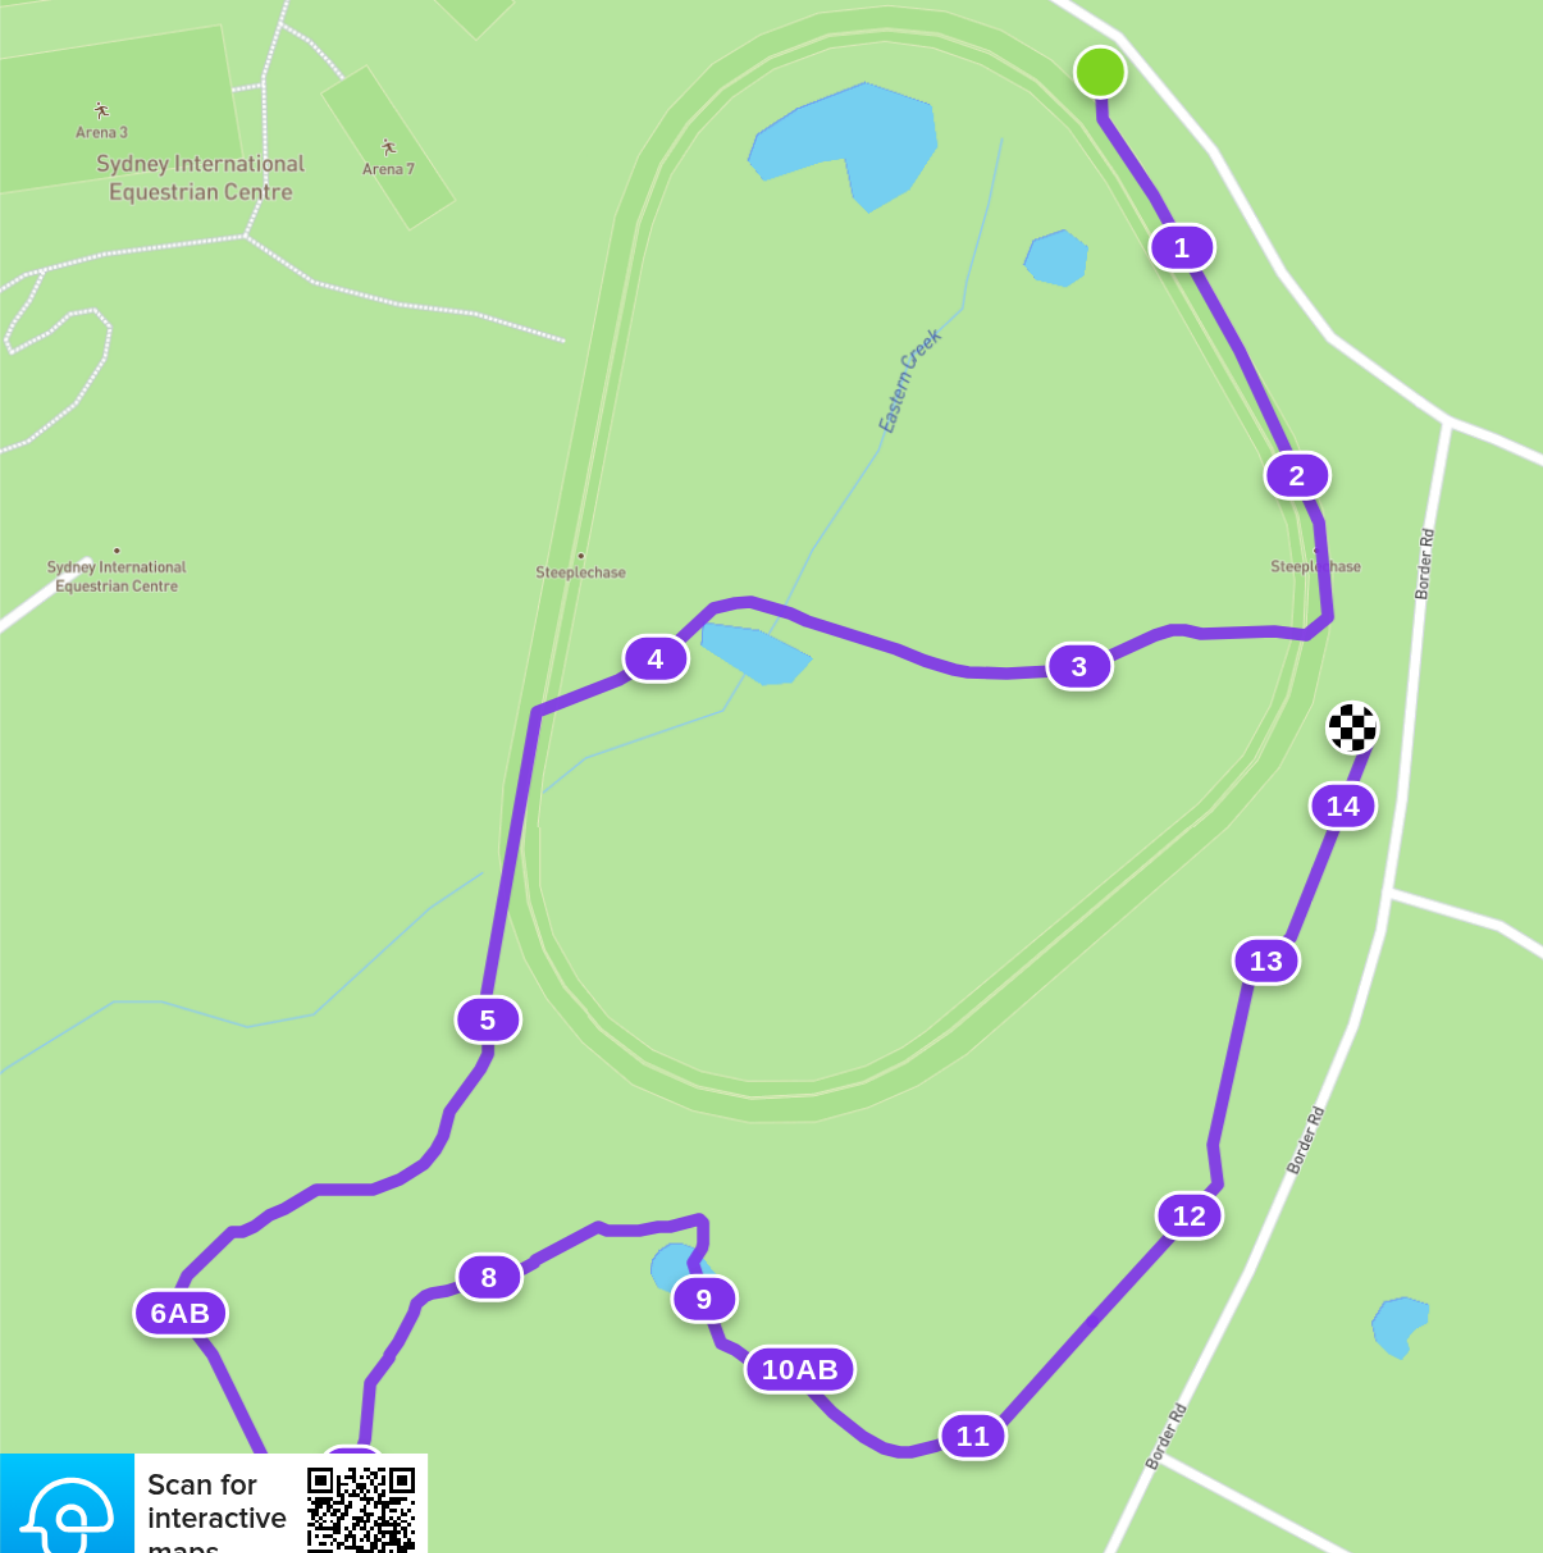

9 Randlab Water Complex

10AB Log to Table

11 Barn

12 Nic's ramp

13 Calf shelter

14 Coop

Scan for
interactive
maps