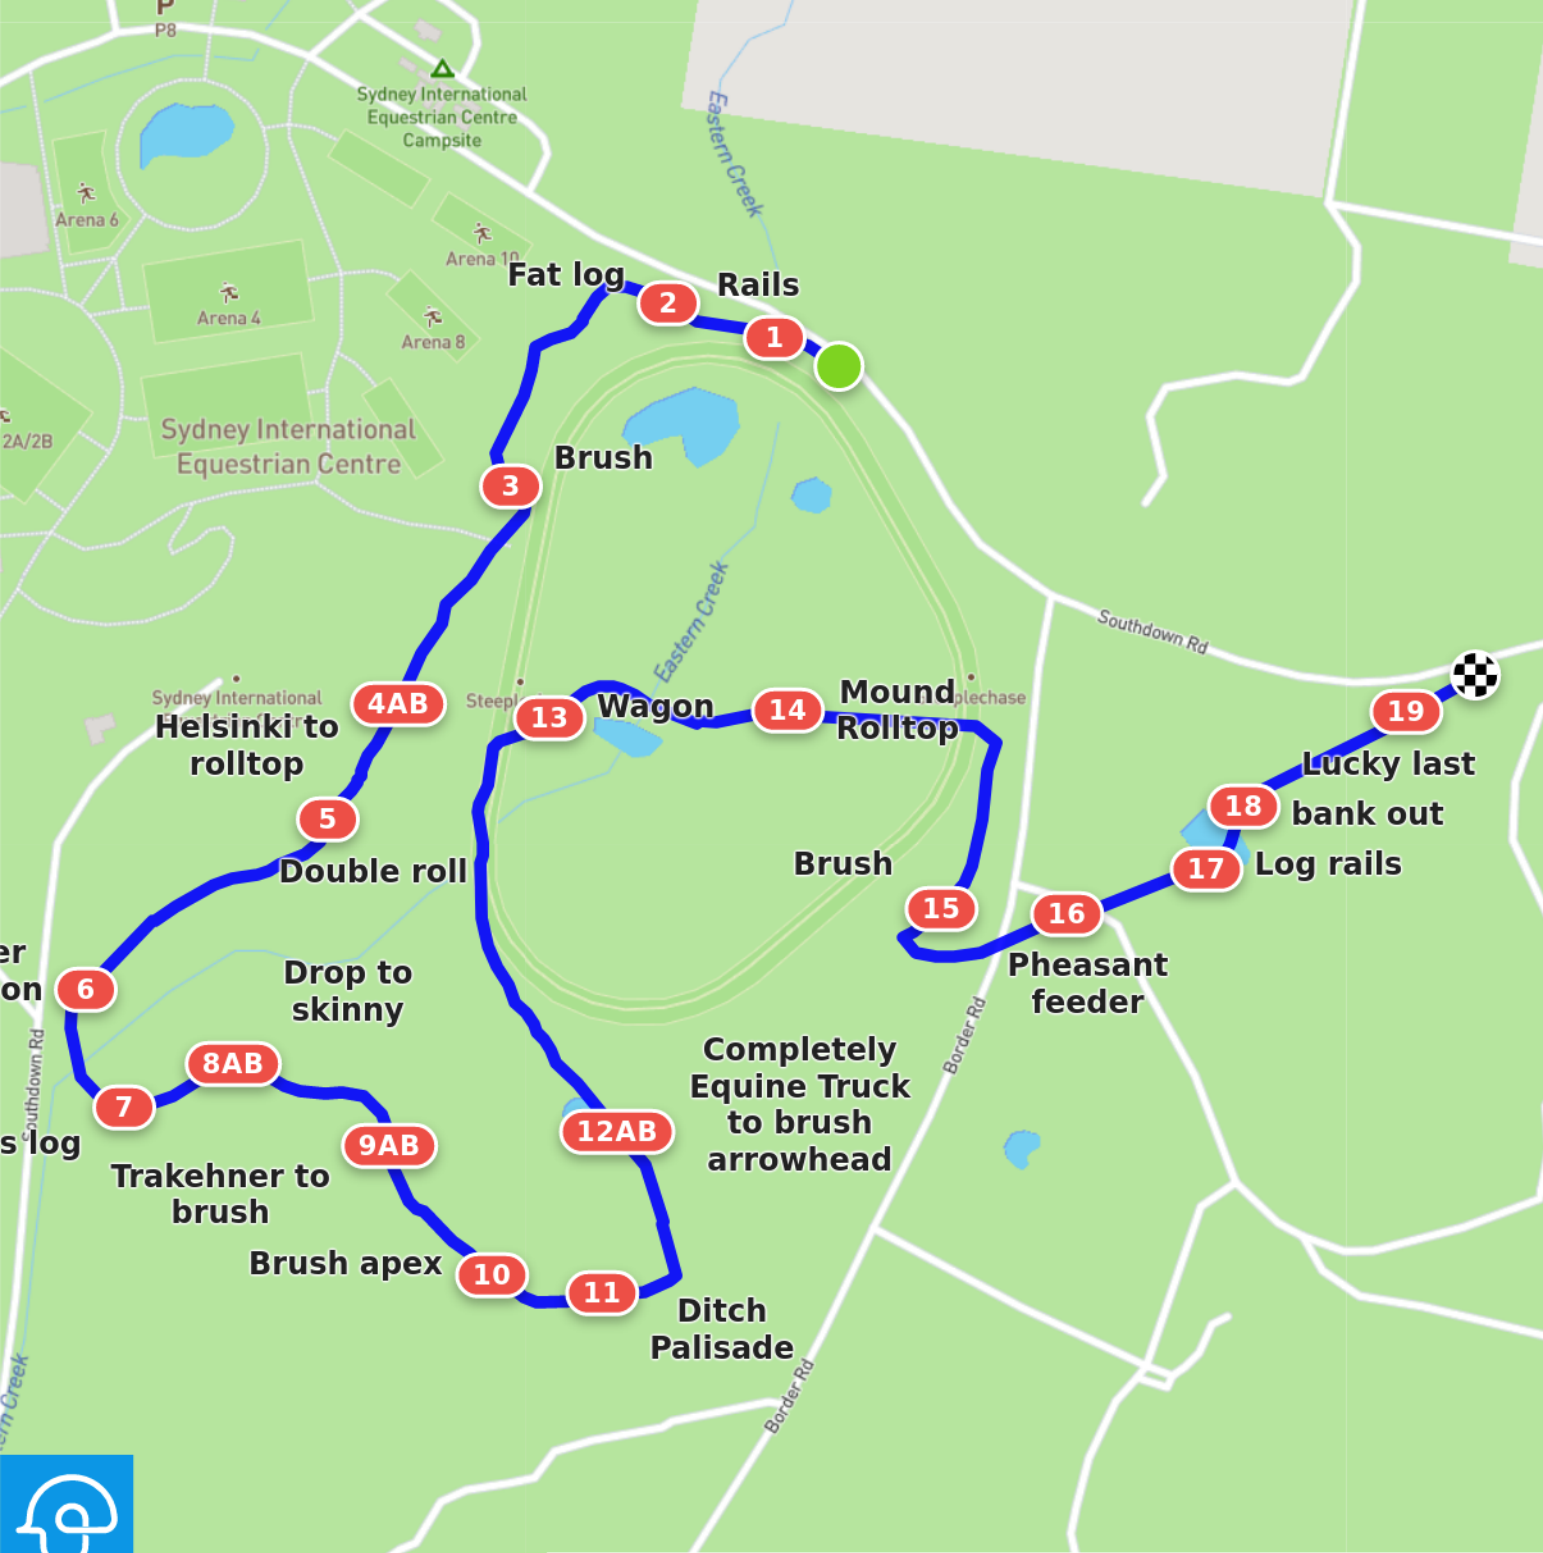

Sydney Eventing at SIEC CCN 1* September 2023

Efforts: 23 Opt. Time: 5m 6s
Distance: 2550 m Time Limit: 10m 12s
Speed: 500 m/min

- 1 Rails
- 2 Fat log
- 3 Brush
- 4AB Helsinki to rolltop
- 5 Double roll
- 6 Corner question
- 7 Chris's log
- 8AB Drop to skinny
- 9AB Trakehner to brush
- 10 Brush apex
- 11 Ditch Palisade
- 12AB Completely Equine Truck to brush arrowhead
- 13 Wagon
- 14 Mound Rolltop
- 15 Brush
- 16 Pheasant feeder
- 17 Log rails
- 18 bank out
- 19 Lucky last