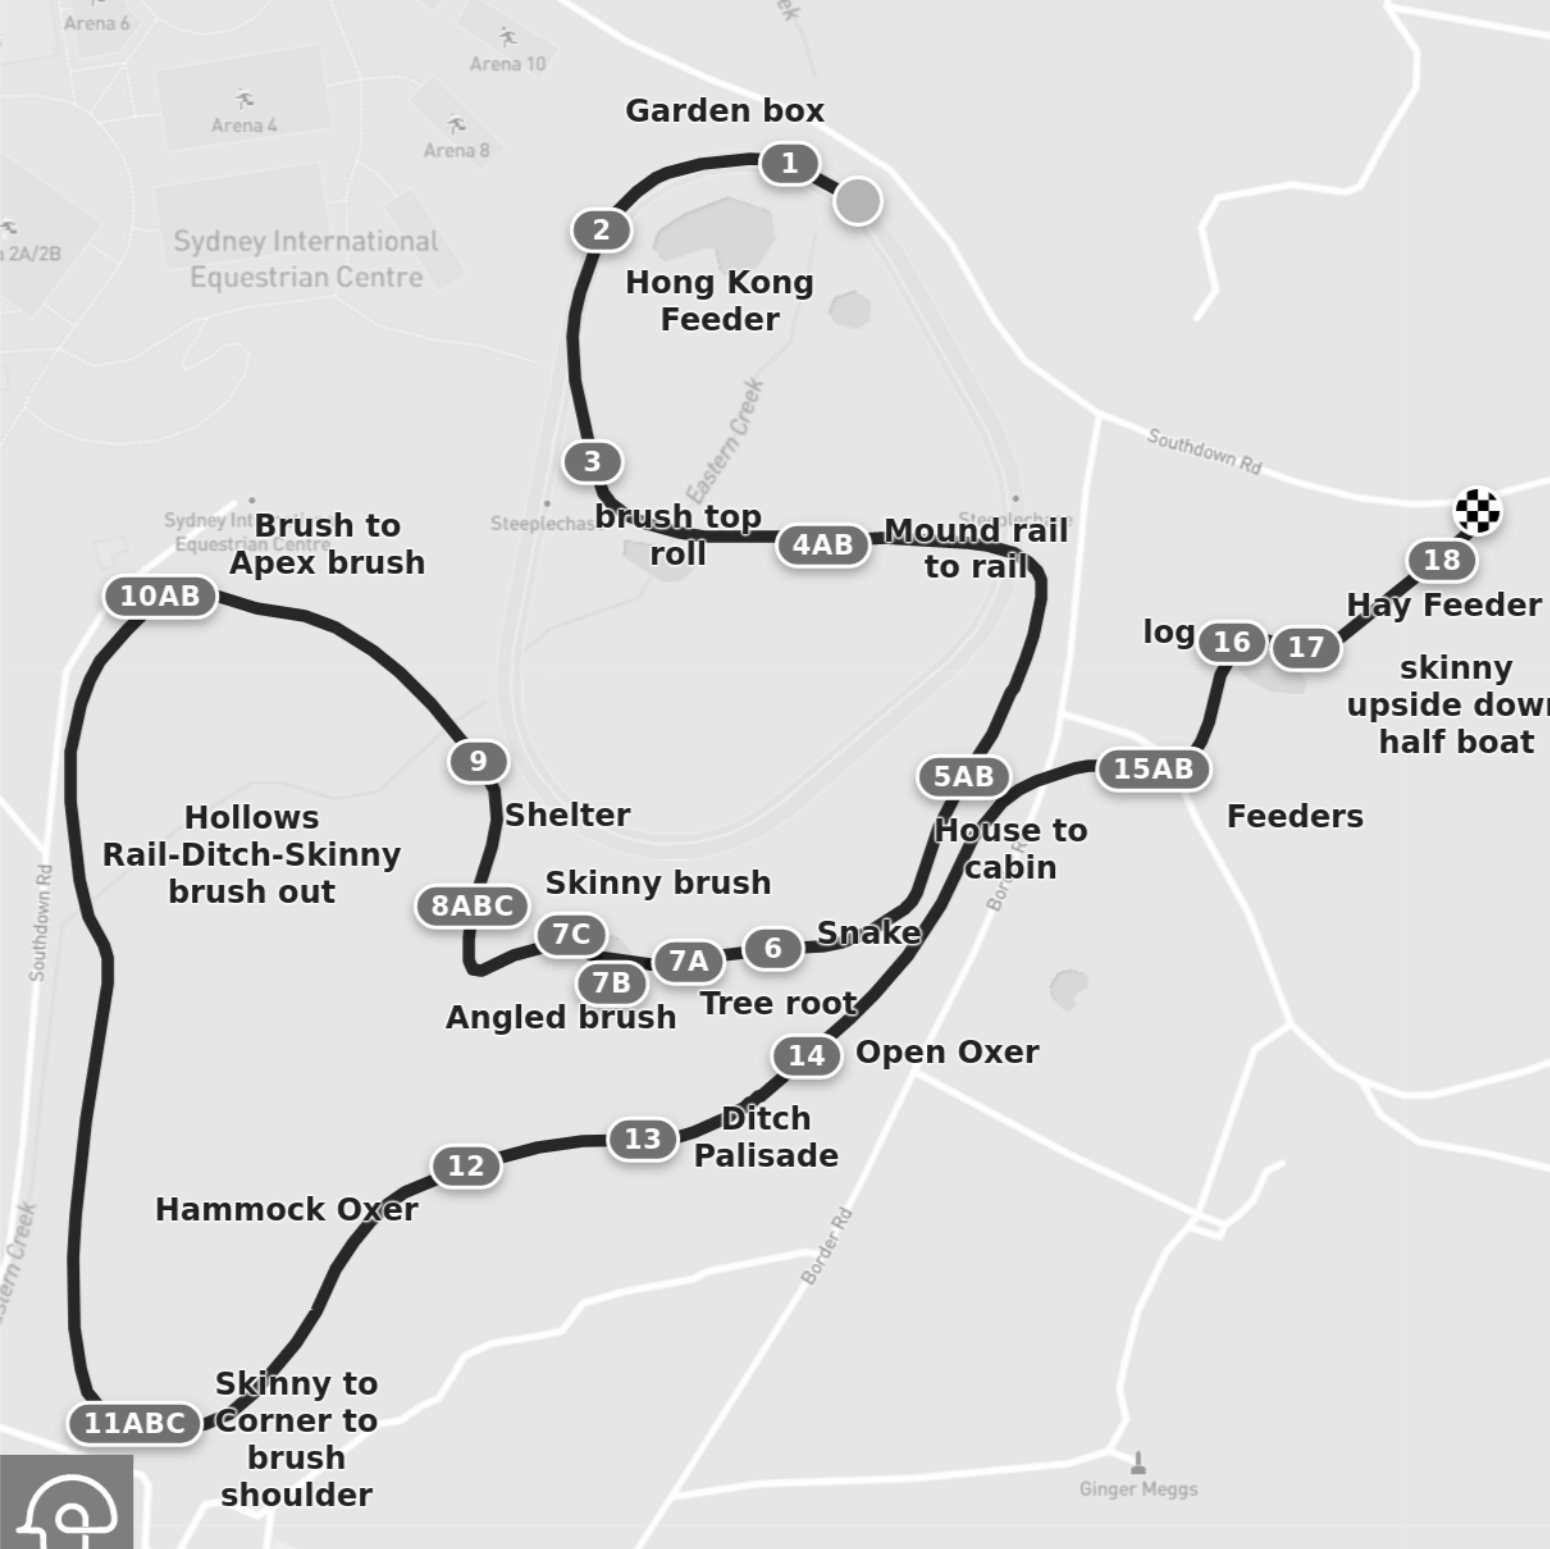

Sydney Eventing at SIEC CCN3*S September 2023

Efforts: 28	Opt. Time: 5m 34s
Distance: 3056 m	Time Limit: 11m 8s
Speed: 550 m/min	Minimum: 5m 14s

- 1 Garden box
- 2 Hong Kong Feeder
- 3 brush top roll
- 4AB Mound rail to rail
- 5AB House to cabin
- 6 Snake
- 7A Tree root
- 7B Angled brush
- 7C Skinny brush
- 8ABC Hollows Rail-Ditch-Skinny brush out
- 9 Shelter
- 10AB Brush to Apex brush
- 11ABC Skinny to Corner to brush shoulder
- 12 Hammock Oxer
- 13 Ditch Palisade
- 14 Open Oxer
- 15AB Feeders
- 16 log
- 17 skinny upside down half boat
- 18 Hay Feeder