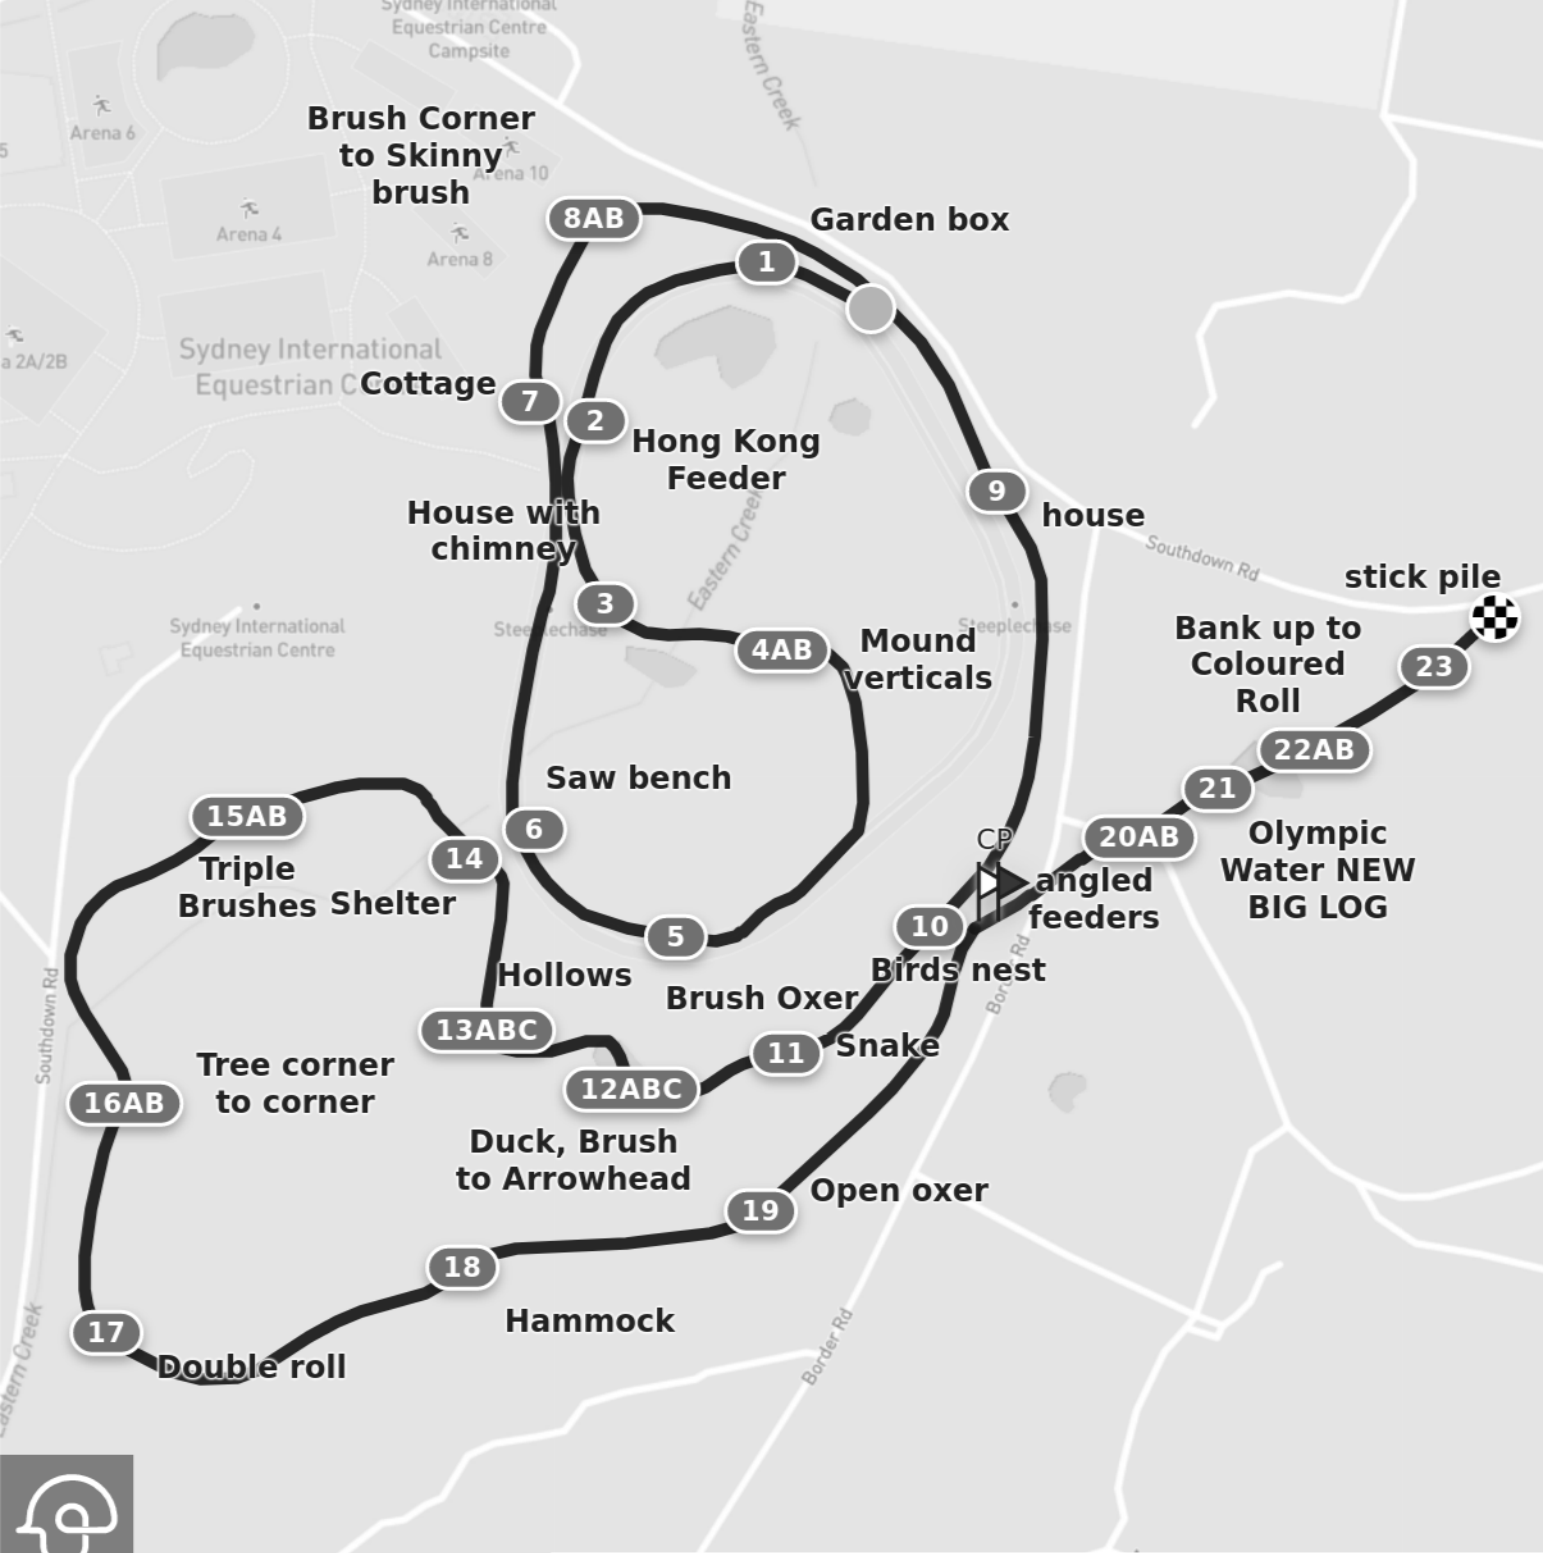

Sydney Eventing at SIEC CCN4* September 2023

Efforts: 33	Opt. Time: 6m 43s
Distance: 3827 m	Time Limit: 13m 26s
Speed: 570 m/min	Minimum: 6m 23s

- 1 Garden box
- 2 Hong Kong Feeder
- 3 House with chimney
- 4AB Mound verticals
- 5 Brush Oxer
- 6 Saw bench
- 7 Cottage
- 8AB Brush Corner to Skinny brush
- 9 house
- 10 Birds nest
- 11 Snake
- 12ABC Duck, Brush to Arrowhead
- 13ABC Hollows
- 14 Shelter
- 15AB Triple Brushes
- 16AB Tree corner to corner
- 17 Double roll
- 18 Hammock
- 19 Open oxer
- Compulsory Passage
- 20AB angled feeders
- 21 Olympic Water NEW BIG LOG
- 22AB Bank up to Coloured Roll
- 23 stick pile