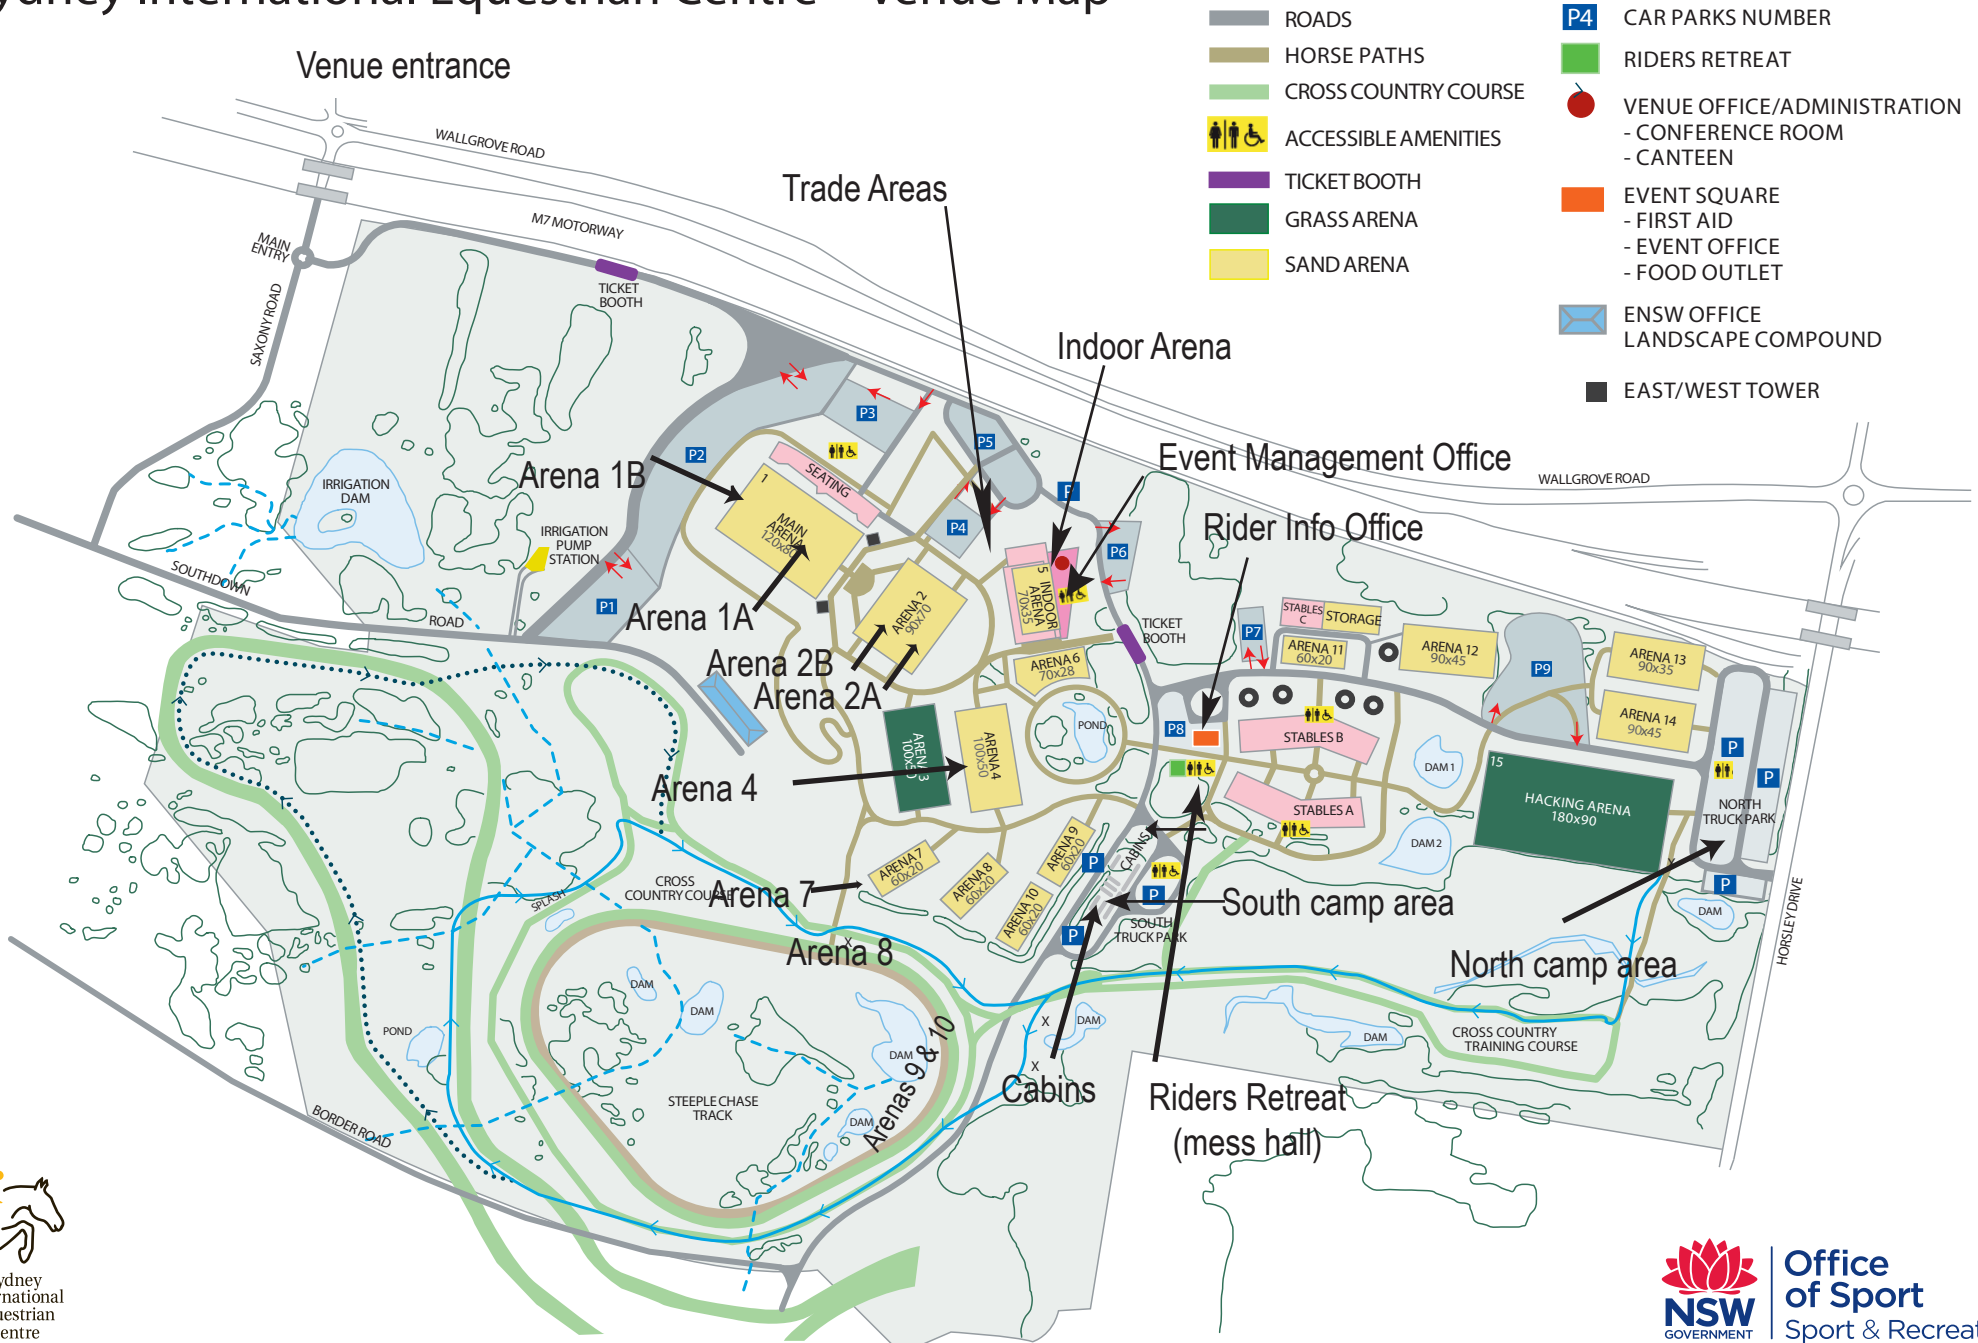

Sydney International Equestrian Centre – Venue Map