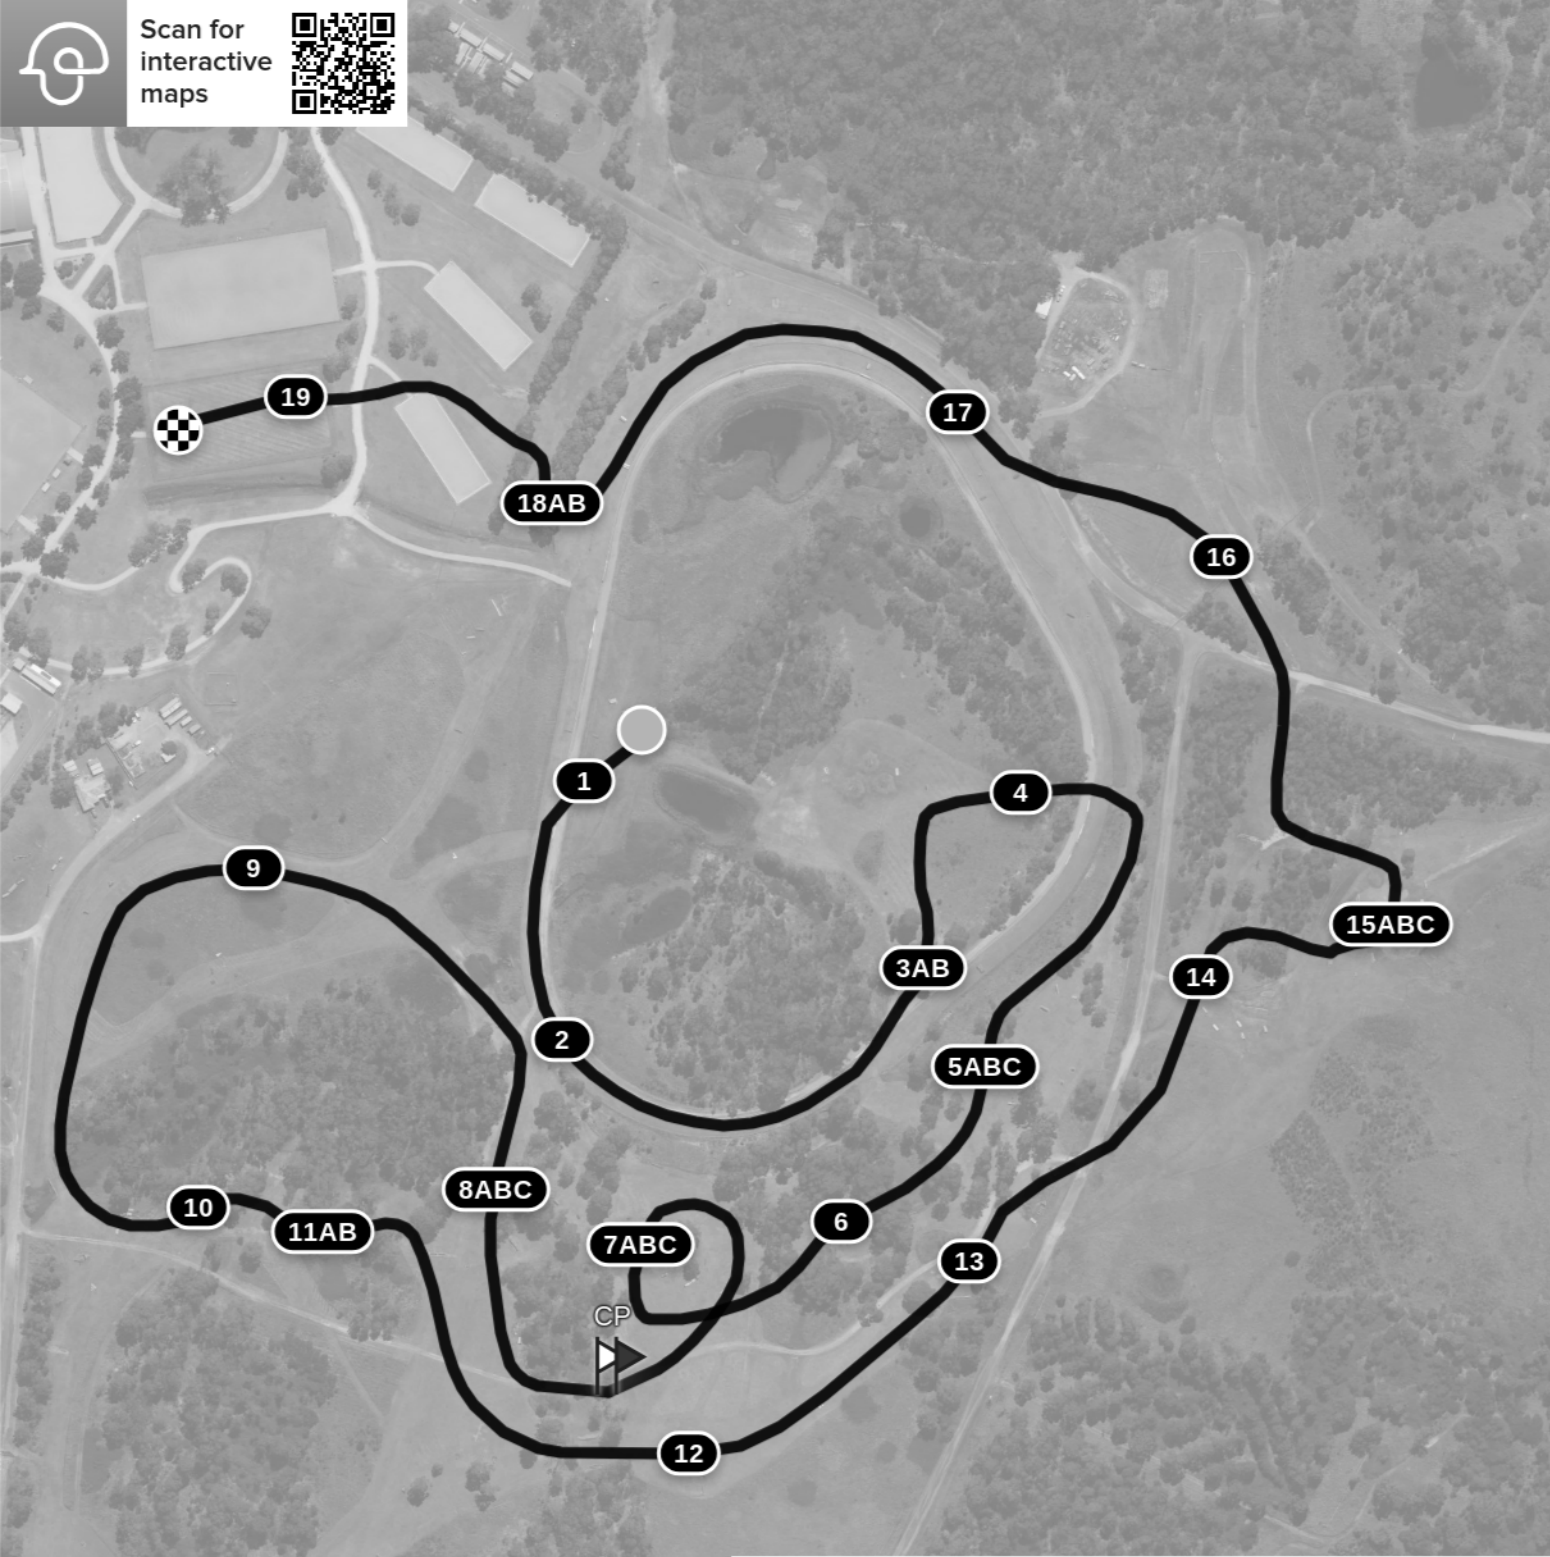

# CopRice CCI2\*L

Yellow indicators

Efforts: 30	Opt. Time: 7m 6s
Distance: 3690 m	Time Limit: 14m 12s
Speed: 520 m/min	

- 1 Limitless Lodge Let's Get Started
- 2 Inglis Hut
- 3AB REC Equine Specialists Cabin to Diamond
- 4 Equestrian NSW Double Bubble
- 5ABC CopRice Logs
- 6 R.M. Williams Boots Watch Your Step
- 7ABC Sydney 3DE Patrons Club Pond
- Compulsory Passage**
- 8ABC Horseland House to Ditch
- 9 IRide EQ Picnic Table
- 10 Hunter Horseboxes Hut
- 11AB Completely Equine Combination
- 12 Ceva Palisade
- 13 Equissage Oxer
- 14 Akubra House
- 15ABC Bates Saddles Water Complex
- 16 Kohnke's Own Cannon
- 17 Rose-Hip Vital House
- 18AB ABEC Apiam Health Roll Top to Brush
- 19 Limitless Lodge Final Act