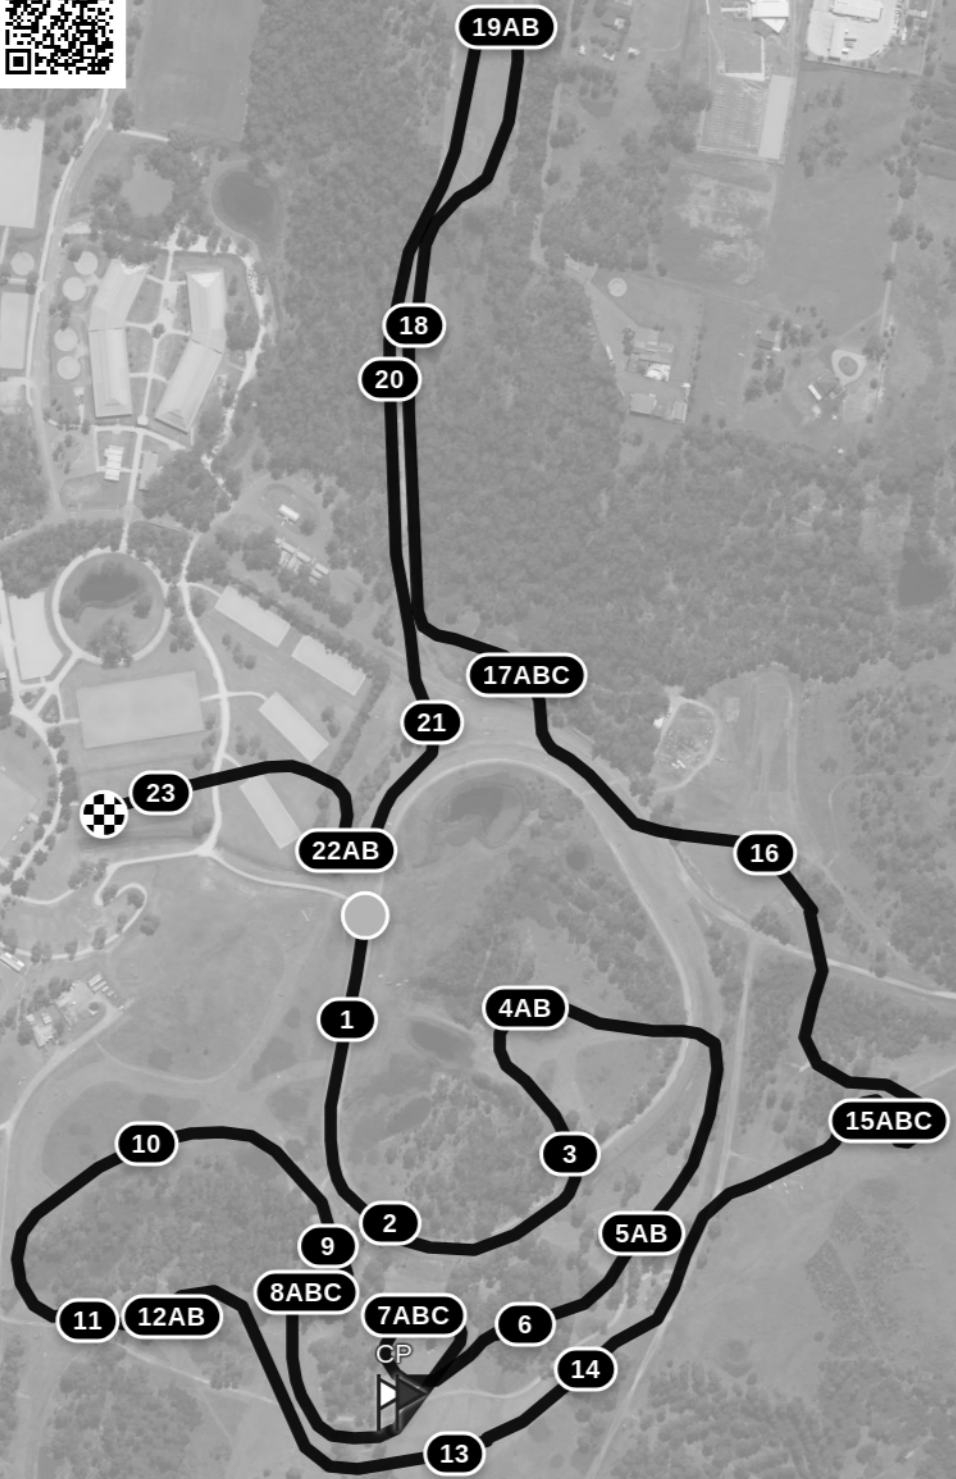

Limitless Lodge CCI3*L

Green indicators

Efforts: 35	Opt. Time: 9m 10s
Distance: 5036 m	Time Limit: 18m 20s
Speed: 550 m/min	

- 1 Limitless Lodge Let's Go
- 2 Inglis Box
- 3 REC Equine Specialists Cabin
- 4AB Equestrian NSW Eyebrow
- 5AB CopRice Logs
- 6 R.M. Williams Boots Watch Your Step
- 7ABC Sydney 3DE Patrons Club Pond
Compulsory Passage
- 8ABC Horseland House to Ditch
- 9 Rose-Hip Vital Corner
- 10 IRide EQ Oxer
- 11 Hunter Horseboxes Hut
- 12AB Completely Equine Combination
- 13 Ceva Palisade
- 14 Equissage Oxer
- 15ABC Bates Saddles Water Complex
- 16 Bates Saddles Bench
- 17ABC Horsezone Huts
- 18 Rose-Hip Vital House
- 19AB Victoria Racing Club Pond
- 20 REC Equine Specialists Stables
- 21 Ariat Arrowhead
- 22AB ABEC Apiam Health Brush
- 23 Limitless Lodge Final Act