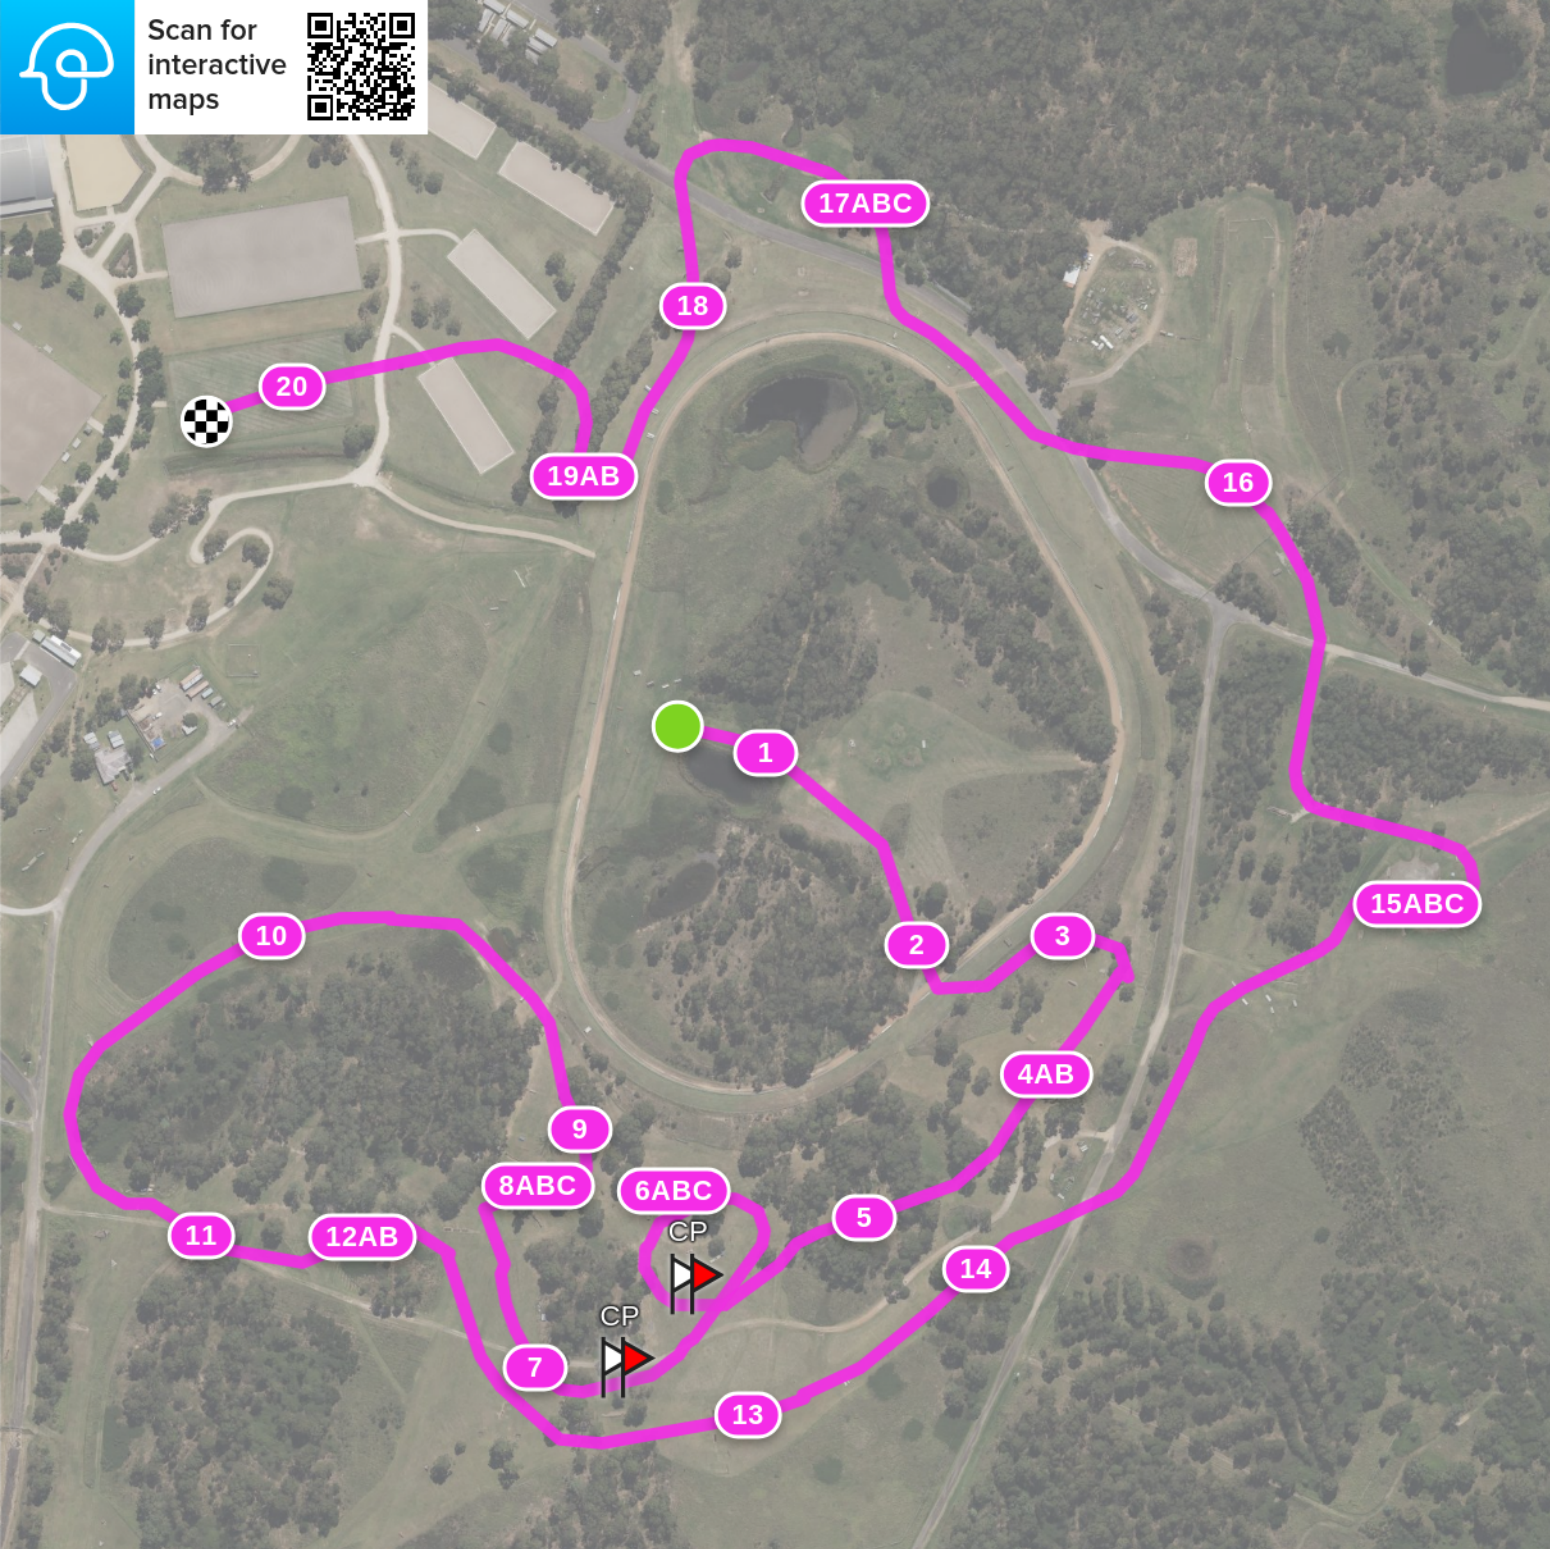

Scan for interactive maps

Limitless Lodge CCI3*S

Purple indicators

Efforts: 35	Opt. Time: 6m 22s
Distance: 3494 m	Time Limit: 12m 44s
Speed: 550 m/min	

- 1 Limitless Lodge Flowerbox
- 2 REC Equine Specialists Log Cabin
- 3 Equestrian NSW House
- 4AB CopRice Logs
- 5 R.M. Williams Boots Watch Your Step
- Compulsory Passage**
- 6ABC Sydney 3DE Patrons Club Pond
- Compulsory Passage**
- 7 Akubra Oxer
- 8ABC Horseland House to Ditch
- 9 Rose-Hip Vital Corner
- 10 IRide EQ Oxer
- 11 Hunter Horseboxes Hut
- 12AB Completely Equine Combination
- 13 Ceva Palisade
- 14 Equissage Oxer
- 15ABC Bates Saddles Water Complex
- 16 Bates Saddles Bench
- 17ABC Horsezone Huts
- 18 Ariat Arrowhead
- 19AB ABEC Apiam Health Brush
- 20 Limitless Lodge Final Act