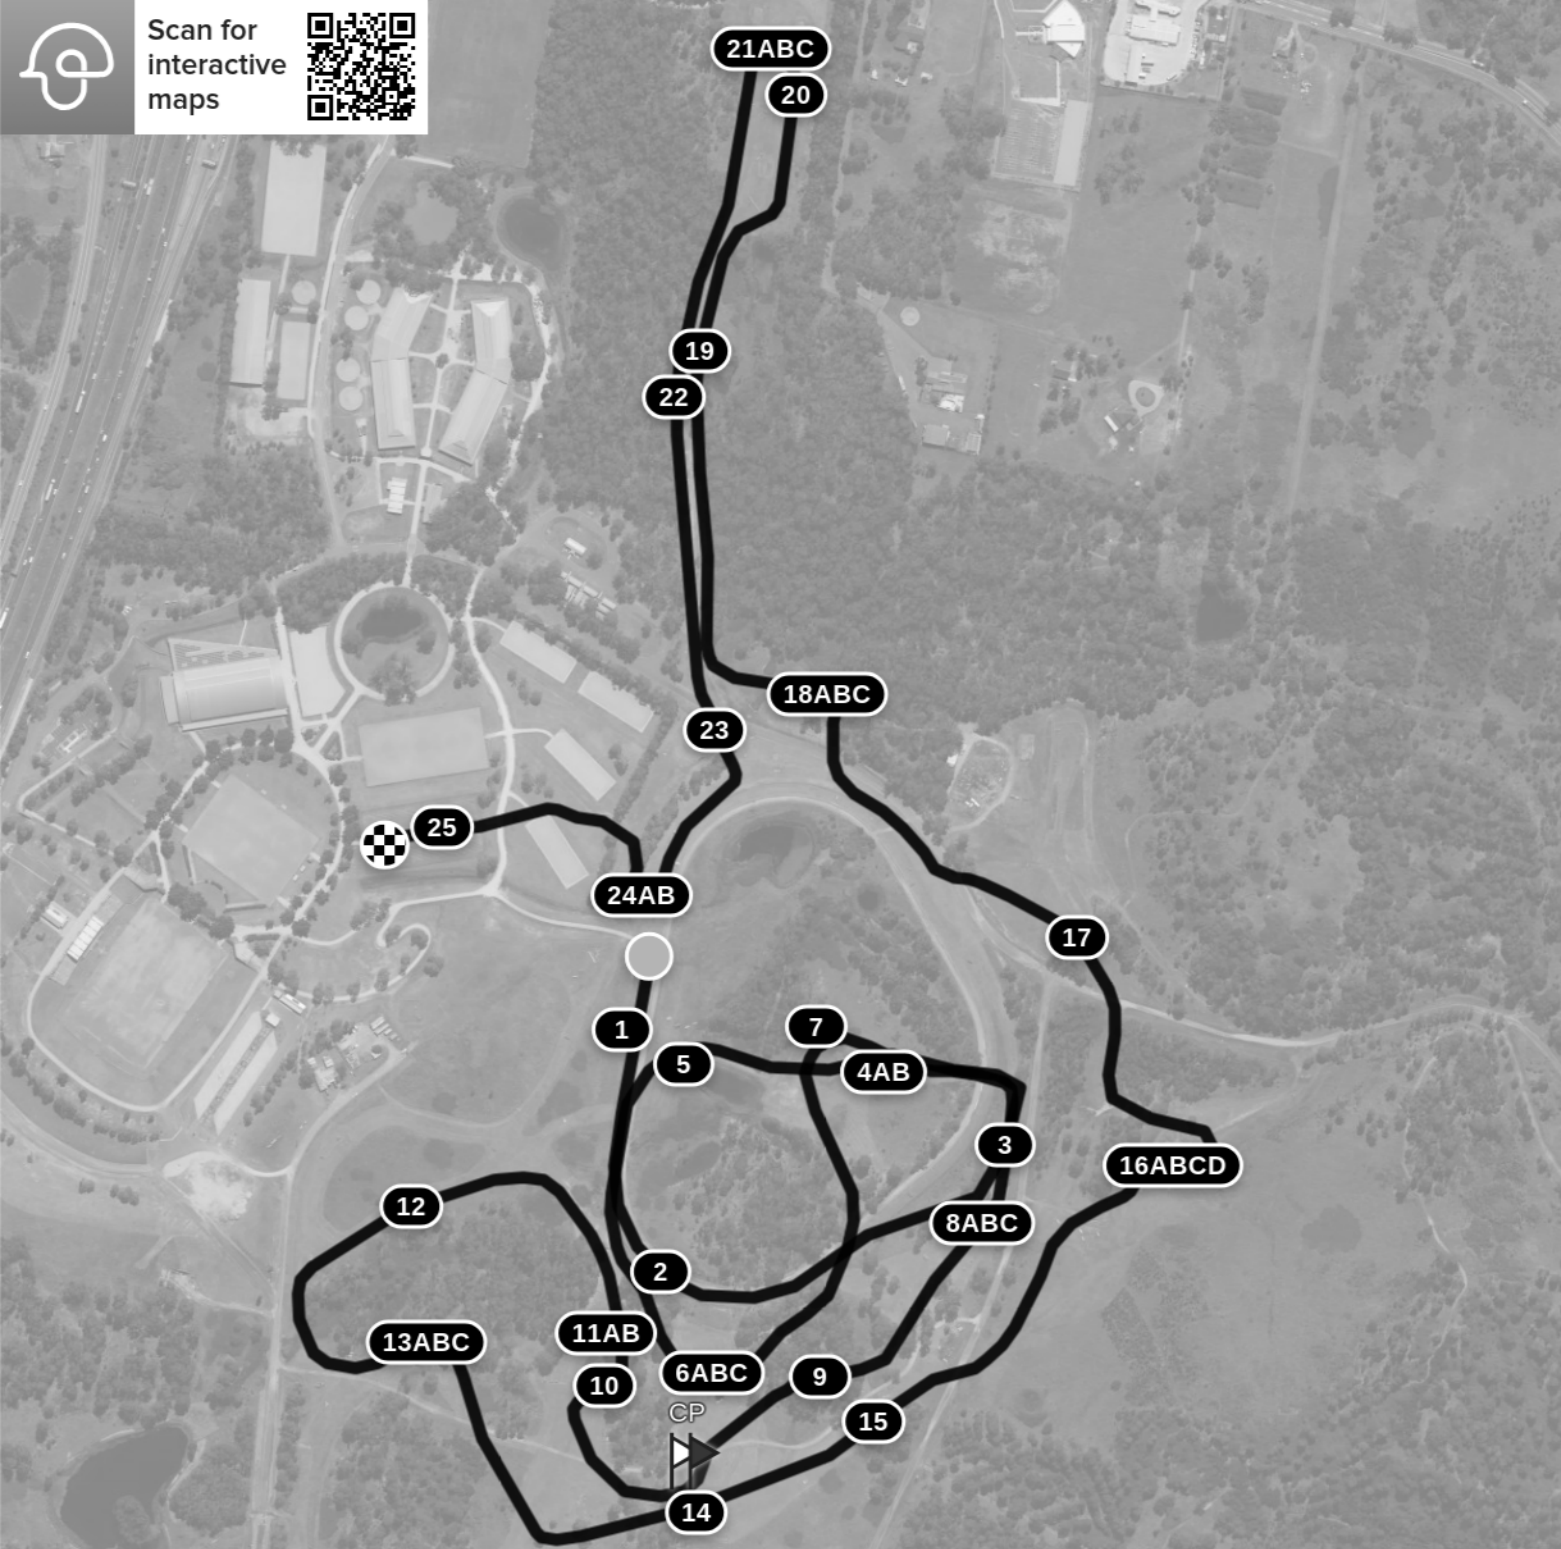

# R.M.Williams CCI4\*L

## Blue Indicators

Efforts: 40	Opt. Time: 10m 25s
Distance: 5934 m	Time Limit: 20m 50s
Speed: 570 m/min	

- 1 Limitless Lodge Let's Go
- 2 Inglis Picnic Table
- 3 Horseland House
- 4AB Equestrian NSW Eyebrow Brush
- 5 Akubra Brush Oxer
- 6ABC Sydney 3DE Patrons Club Pond
- 7 Hunter Horseboxes House
- 8ABC CopRice Offsets
- 9 R.M. Williams Boots Watch Your Step
- Compulsory Passage**
- 10 R.M. Williams Ramp
- 11AB Kohnke's Own Corner to Bridge
- 12 IRide EQ Oxer
- 13ABC Completely Equine Combination
- 14 Horseland Hammock
- 15 Equissage Oxer
- 16ABCD Bates Saddles Water Complex
- 17 Bates Saddles Bench
- 18ABC Horsezone Huts
- 19 Rose-Hip Vital Hay Feeder
- 20 Eventing NSW Turning Point
- 21ABC Victoria Racing Club Skinny Pallisades
- 22 REC Equine Specialists Stables
- 23 Ariat Arrowhead
- 24AB ABEC Apiam Health Brushes
- 25 Limitless Lodge Final Act