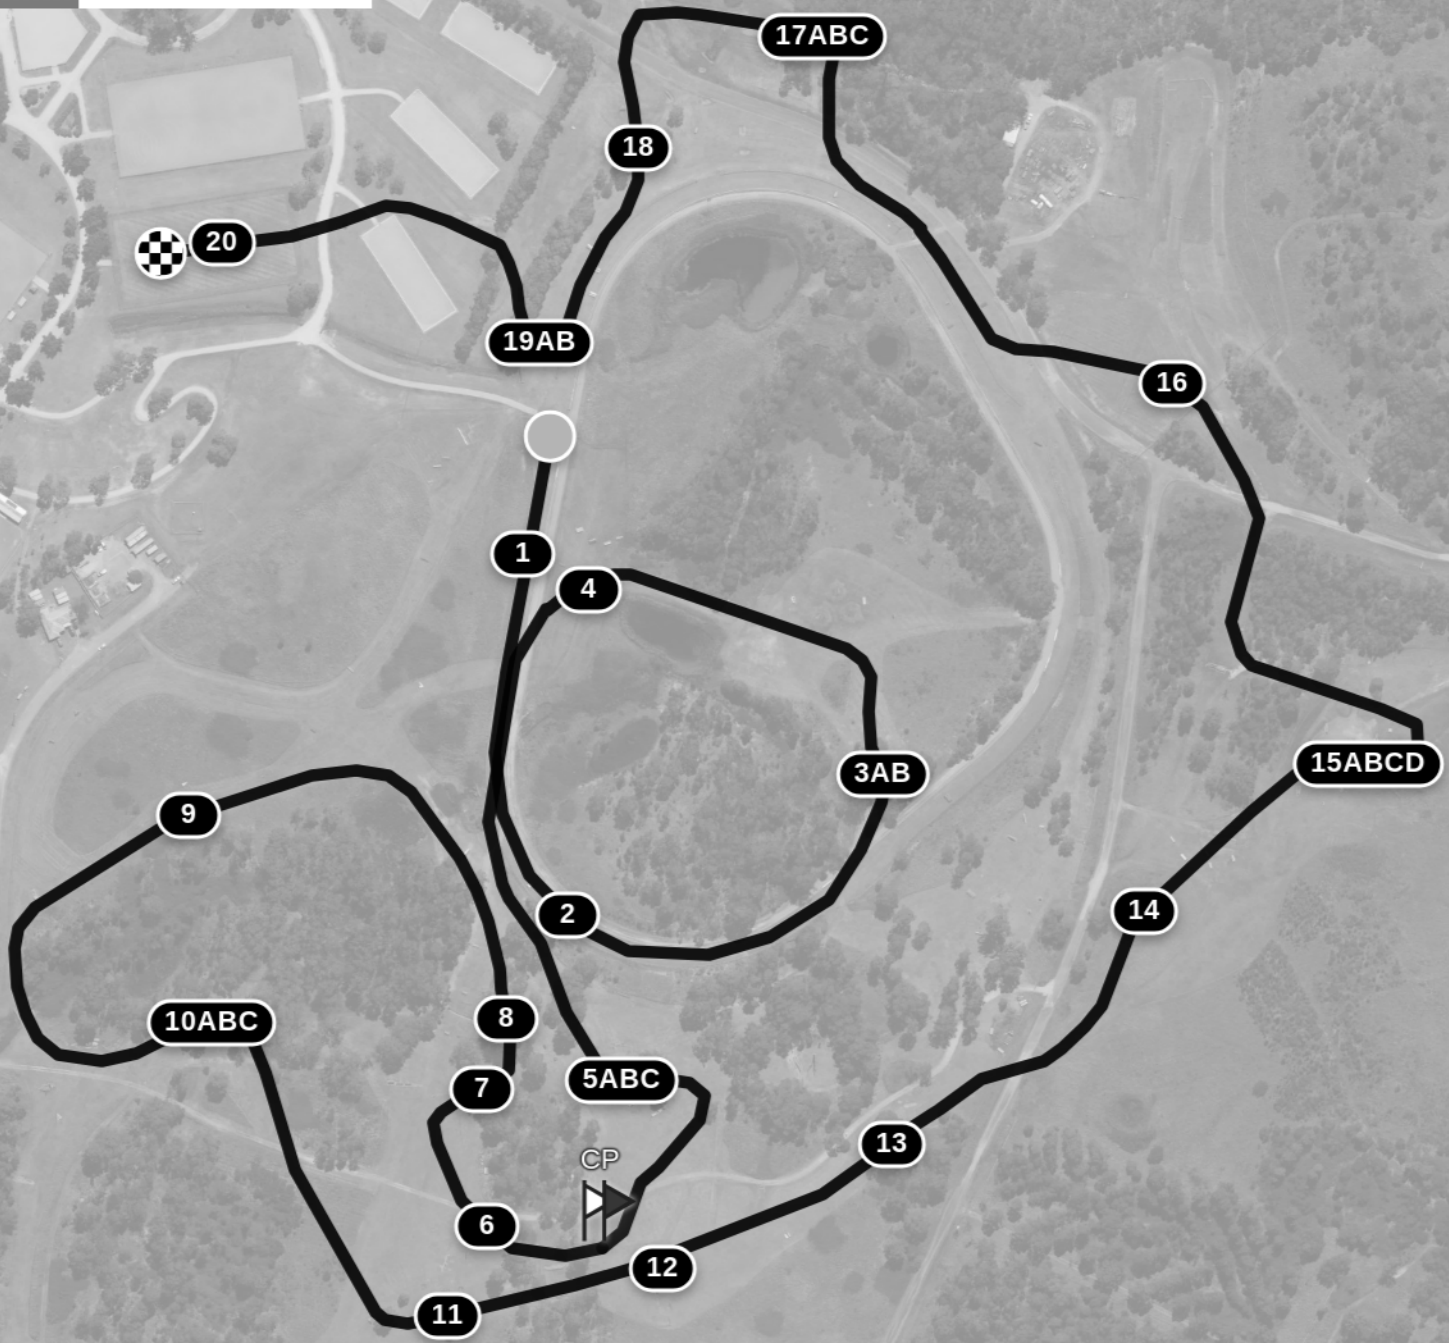

ABEC Apiam Health CCI4*S

Orange indicators

Efforts: 40	Opt. Time: 6m 43s
Distance: 3820 m	Time Limit: 13m 26s
Speed: 570 m/min	

- 1 Limitless Lodge Let's Go
- 2 Inglis Picnic Table
- 3AB** Equestrian NSW Log Cabin to Arrowhead
- 4 Akubra Brush Oxer
- 5ABC** Sydney 3DE Patrons Club Pond
- Compulsory Passage**
- 6 Antares Oxer
- 7 R.M.Williams Boots Ramp
- 8 Kohnke's Corner
- 9 IRide EQ Oxer
- 10ABC** Completely Equine Combination
- 11 Horseland House
- 12 Ceva Palisade
- 13 Equissage Oxer
- 14 CopRice Climb
- 15ABCD** Bates Saddles Water Complex
- 16 Bates Saddles Bench
- 17ABC** Horsezone Huts
- 18 Ariat Arrowhead
- 19AB** ABEC Apiam Health Brush
- 20 Limitless Lodge Final Act