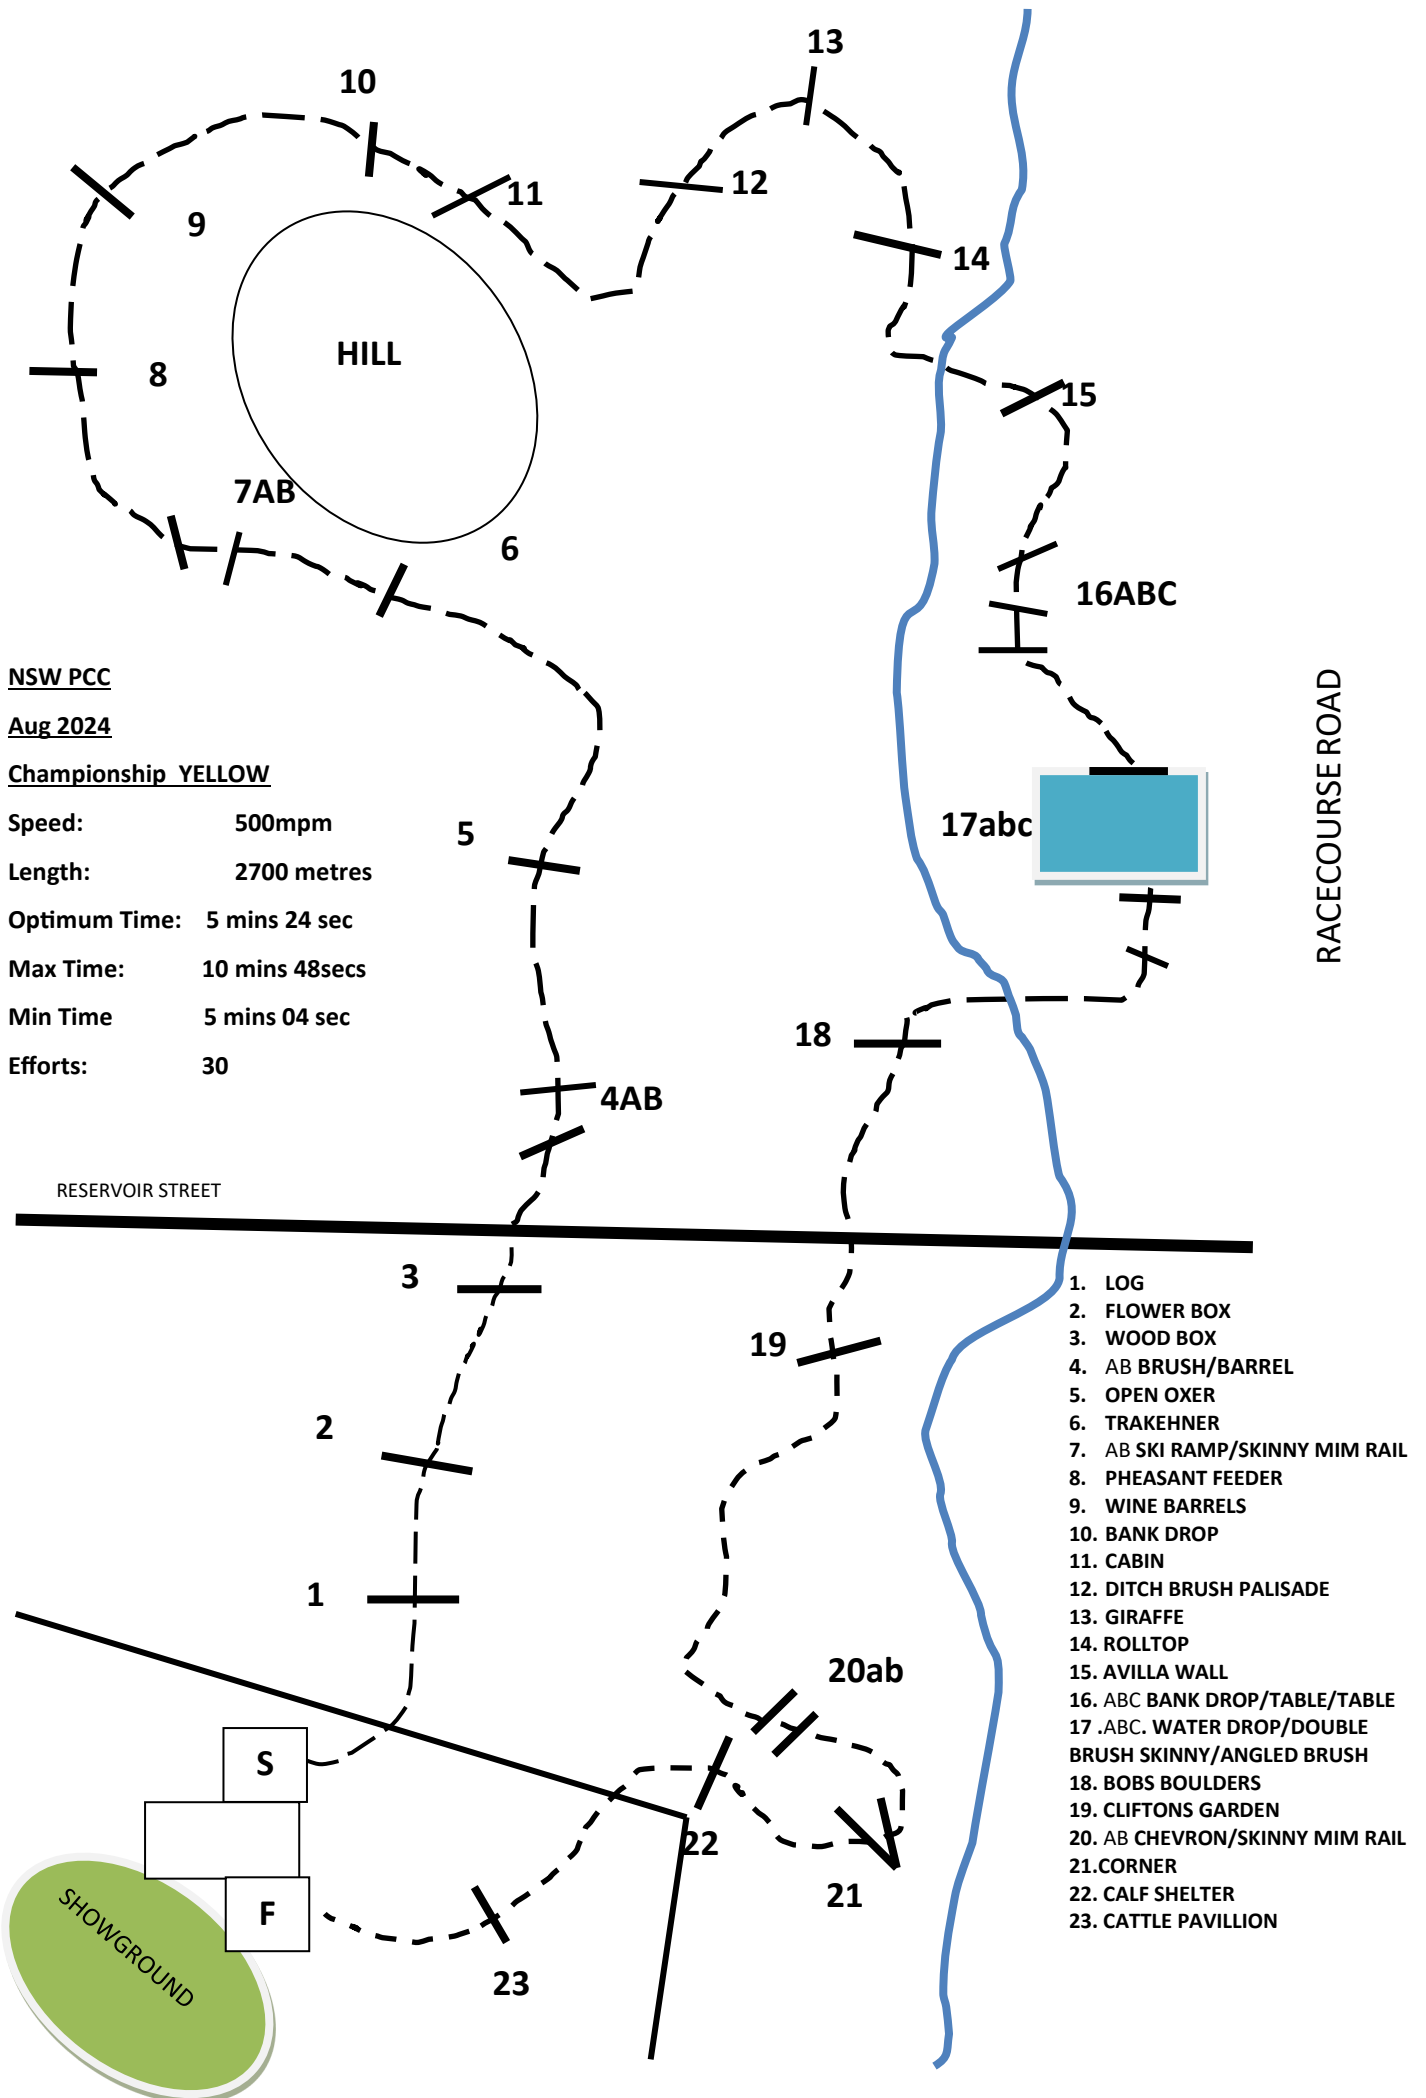

**NSW PCC**  
**Aug 2024**  
**Championship YELLOW**

Speed: 500mpm  
 Length: 2700 metres  
 Optimum Time: 5 mins 24 sec  
 Max Time: 10 mins 48secs  
 Min Time: 5 mins 04 sec  
 Efforts: 30

1. LOG
2. FLOWER BOX
3. WOOD BOX
4. AB BRUSH/BARREL
5. OPEN OXER
6. TRAKEHNER
7. AB SKI RAMP/SKINNY MIM RAIL
8. PHEASANT FEEDER
9. WINE BARRELS
10. BANK DROP
11. CABIN
12. DITCH BRUSH PALISADE
13. GIRAFFE
14. ROLLTOP
15. AVILLA WALL
16. ABC BANK DROP/TABLE/TABLE
17. ABC. WATER DROP/DOUBLE BRUSH SKINNY/ANGLED BRUSH
18. BOBS BOULDERS
19. CLIFTONS GARDEN
20. AB CHEVRON/SKINNY MIM RAIL
21. CORNER
22. CALF SHELTER
23. CATTLE PAVILLION