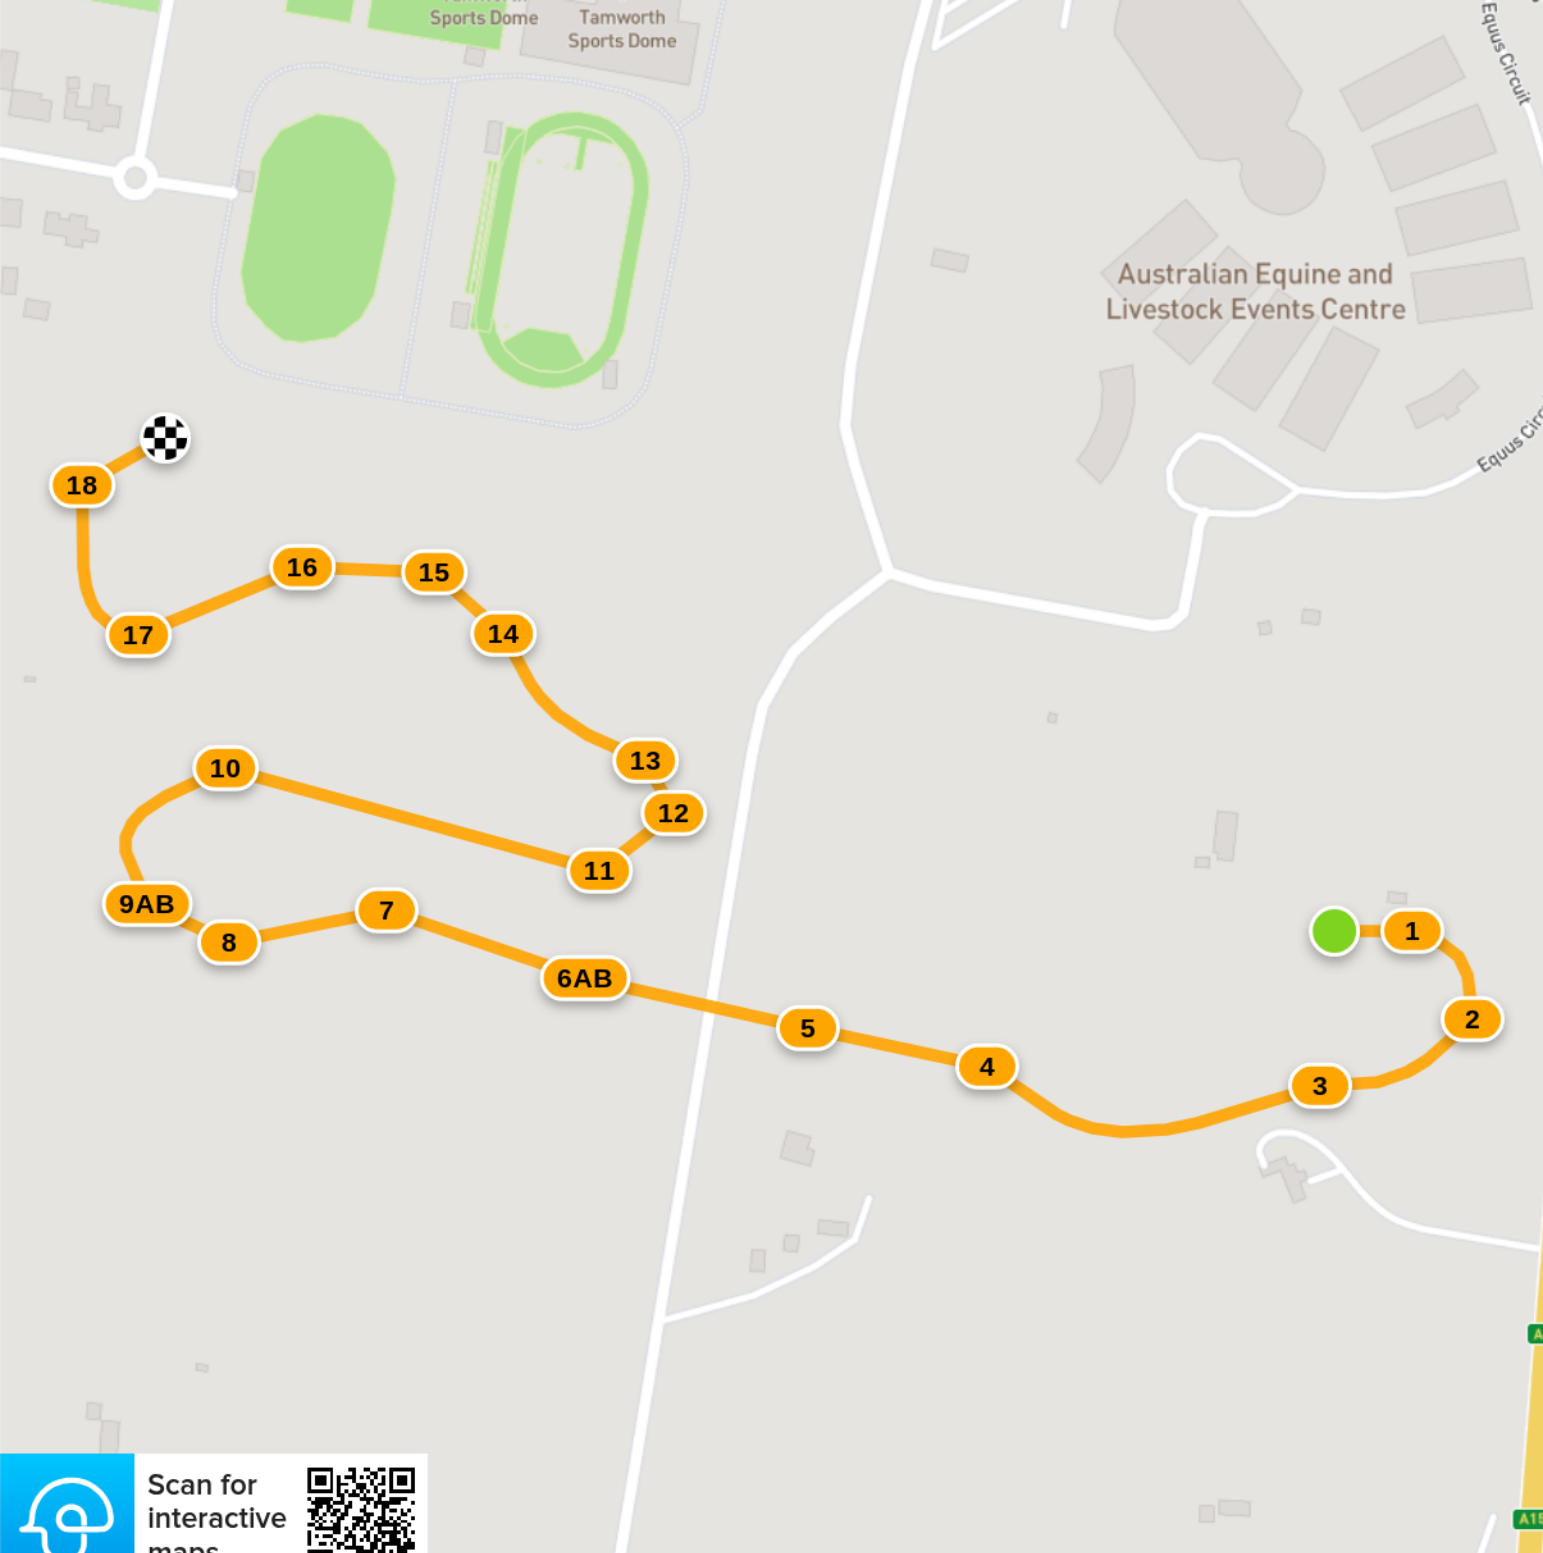

TIE March 2025 65

JL Rural Fencing
The Farm Shed
Southern Cross Warmbloods

ORANGE INDICATORS

Efforts: 20	Opt. Time: 6m 0s
Distance: 2100 m	Time Limit: 12m 0s
Speed: 350 m/min	Minimum: 5m 40s

- 1 Welcome Log
- 2 Roll Top
- 3 Grey Ramp
- 4 Cream Tool Box
- 5 Brush Roll Top
- 6AB Partner Now Village
- 7 Double R tractor
- 8 Ditch Palisade
- 9AB Quarter Roll to Chevron
- 10 Log in Trees
- 11 Sloping Brush
- 12 Water
- 13 Log out
- 14 Log
- 15 Big Water
- 16 Kibah Bank
- 17 Right Corner
- 18 Horseland House

Scan for
interactive
maps