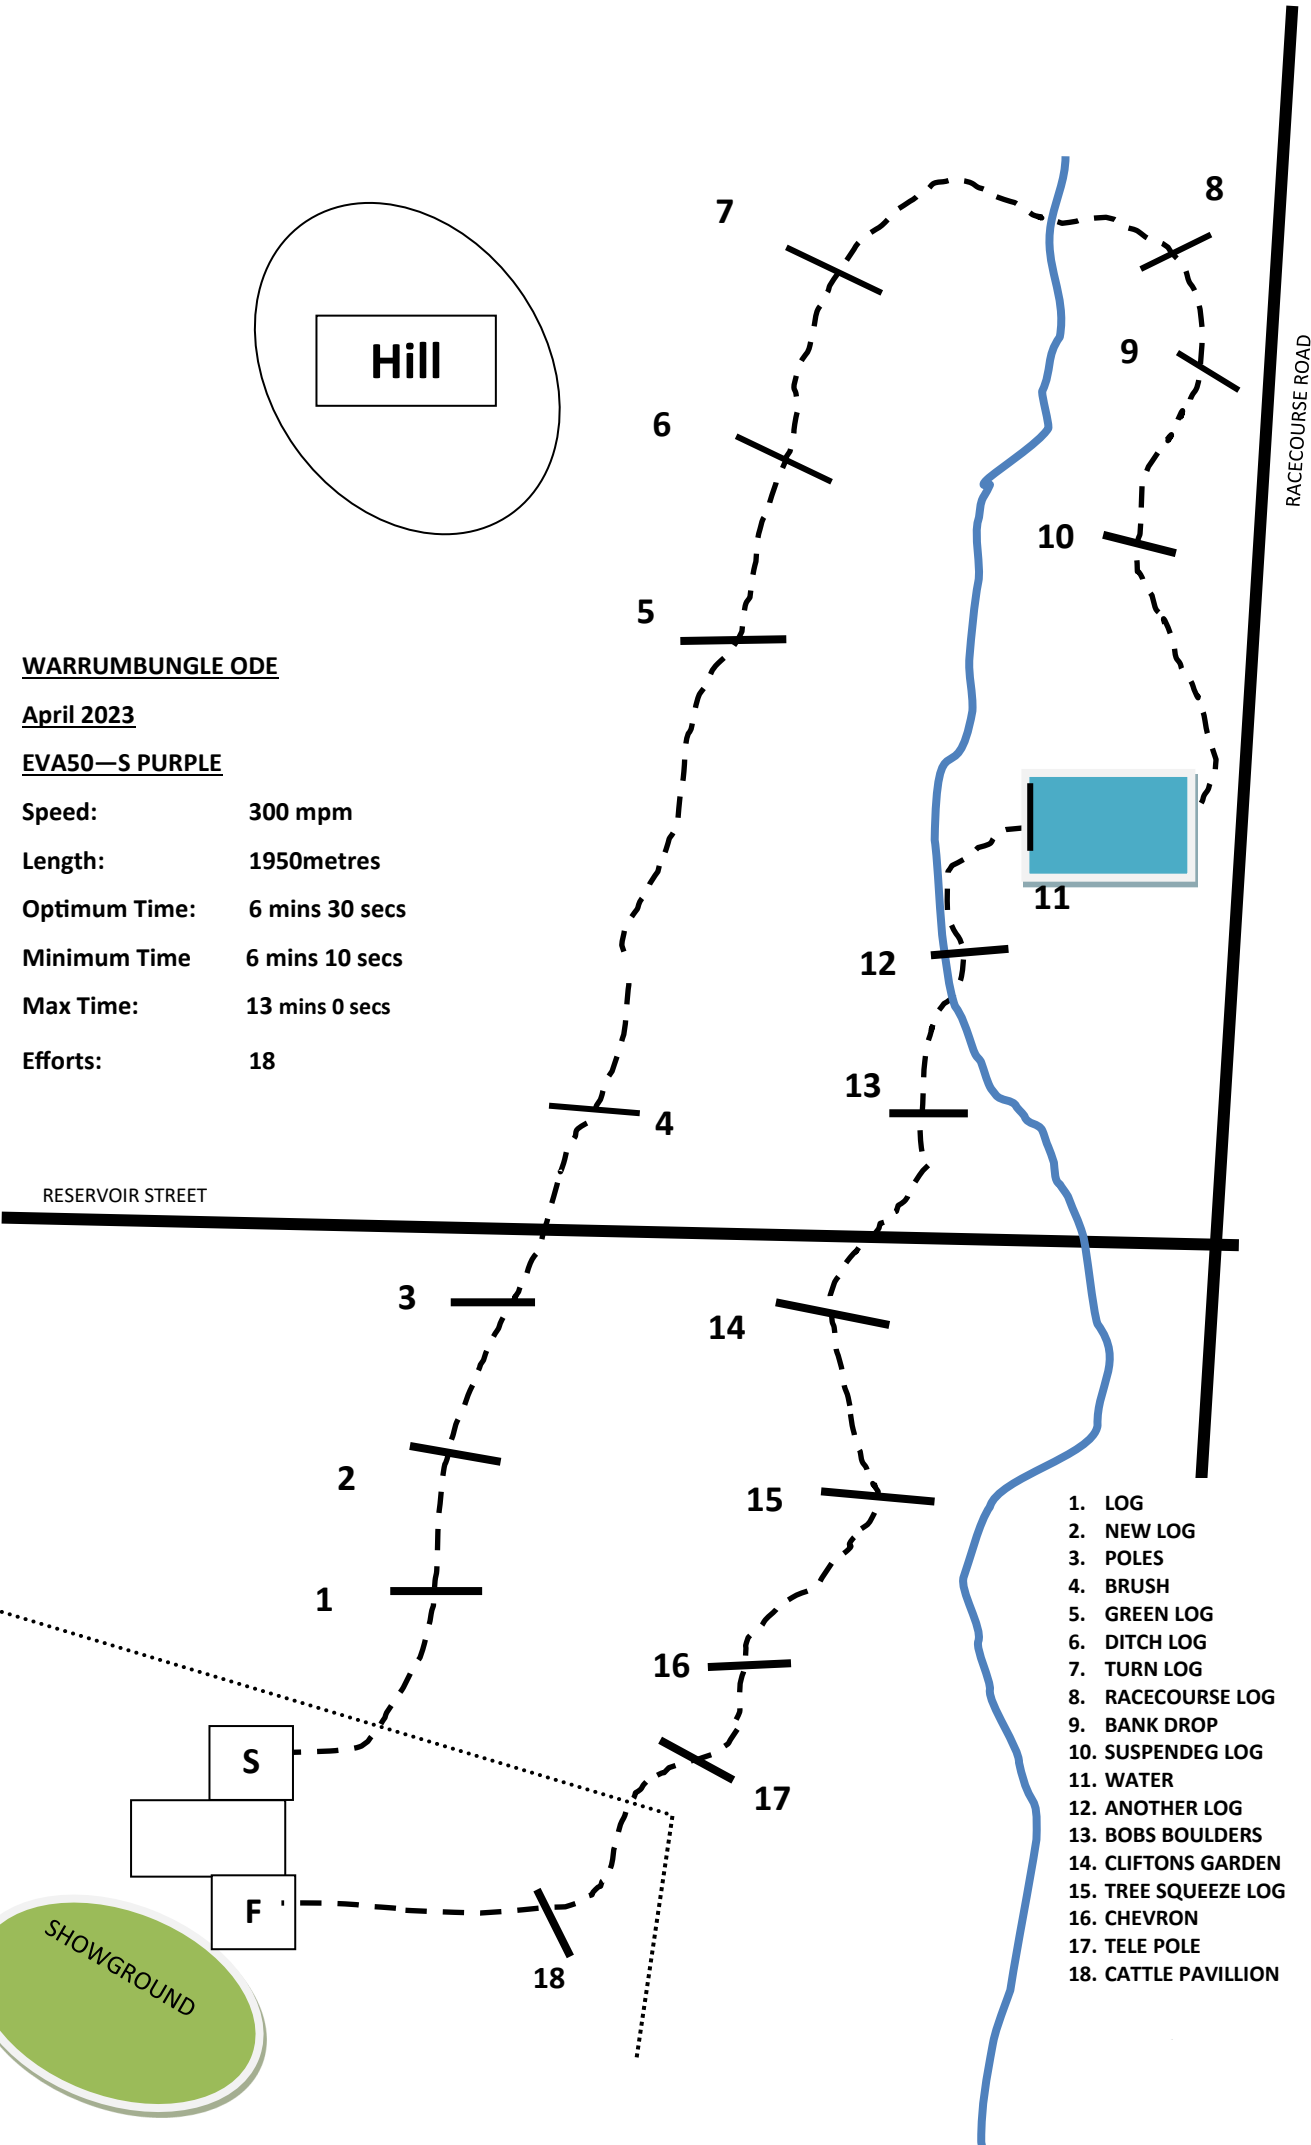

**WARRUMBUNGLE ODE**

**April 2023**

**EVA50—S PURPLE**

Speed: 300 mpm  
 Length: 1950metres  
 Optimum Time: 6 mins 30 secs  
 Minimum Time 6 mins 10 secs  
 Max Time: 13 mins 0 secs  
 Efforts: 18

- 1. LOG
- 2. NEW LOG
- 3. POLES
- 4. BRUSH
- 5. GREEN LOG
- 6. DITCH LOG
- 7. TURN LOG
- 8. RACECOURSE LOG
- 9. BANK DROP
- 10. SUSPENDEG LOG
- 11. WATER
- 12. ANOTHER LOG
- 13. BOBS BOULDERS
- 14. CLIFTONS GARDEN
- 15. TREE SQUEEZE LOG
- 16. CHEVRON
- 17. TELE POLE
- 18. CATTLE PAVILLION