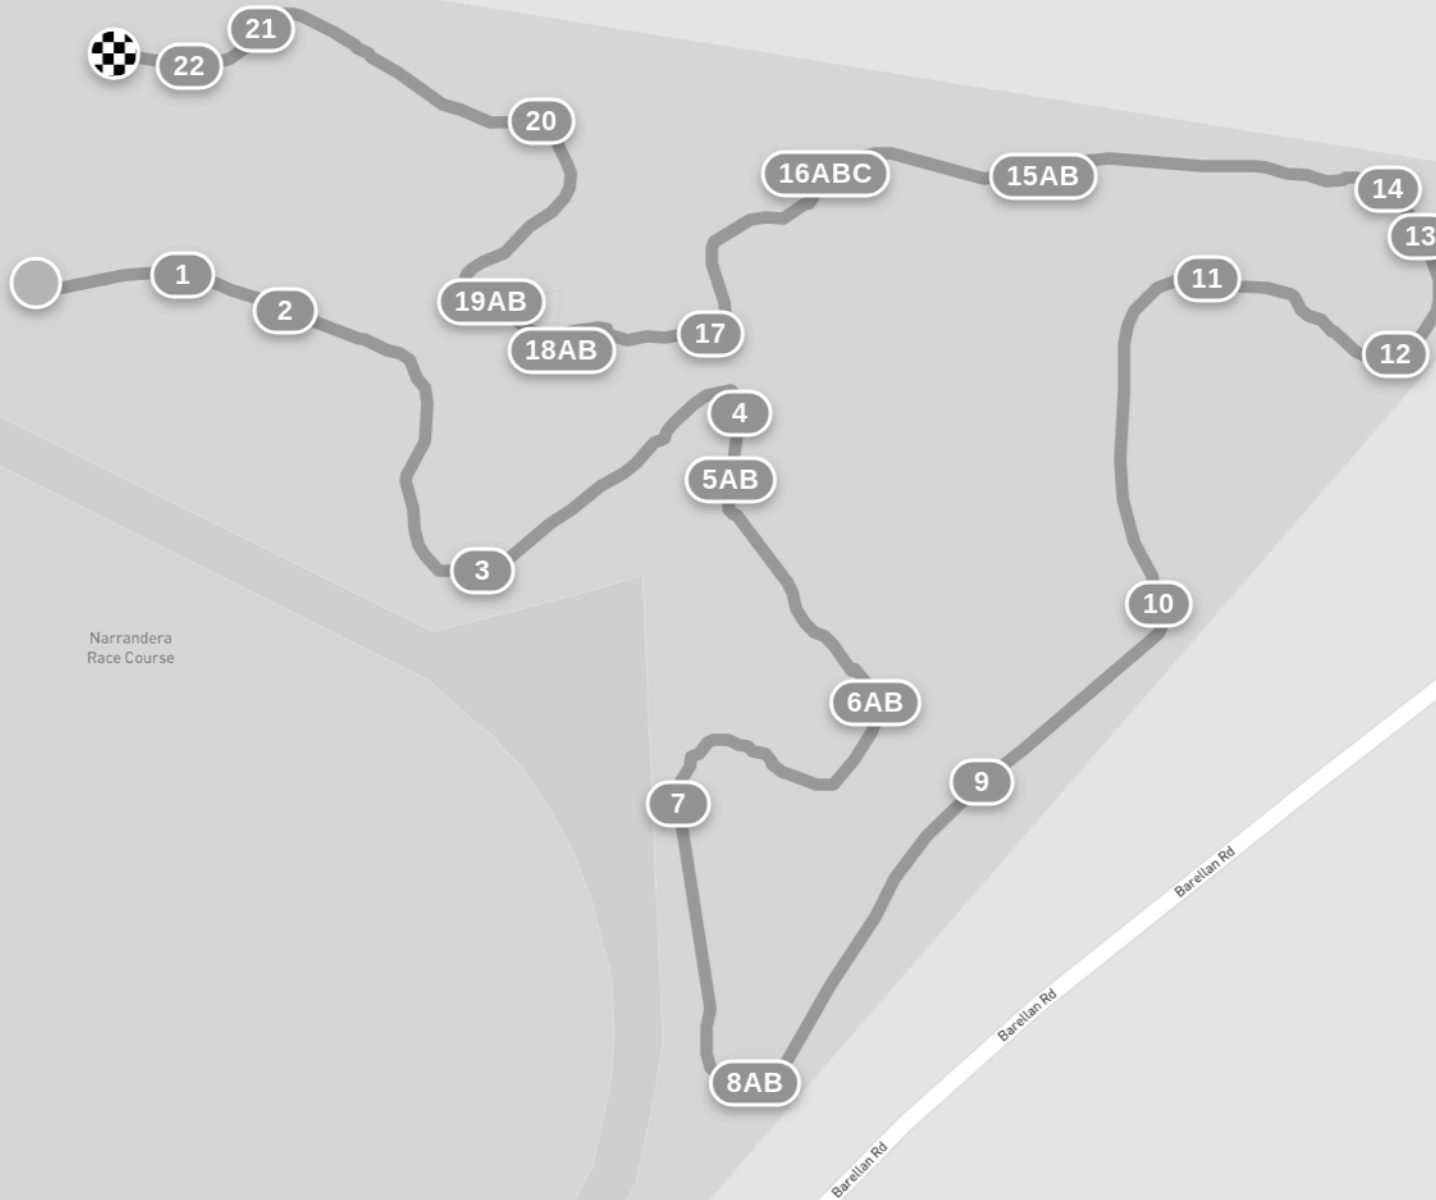

Junee Prime Lamb REA HT's @ Narrandera 2024 2 STAR

Course designed and built by Craig Gordon

Black Numbers on Yellow Background

Efforts: 30	Opt. Time: 5m 22s
Distance: 2785 m	Time Limit: 10m 44s
Speed: 520 m/min	Minimum: 5m 2s

- 1 Good Luck
- 2 Narrandera Race Club oxer
- 3 Wow saddles Oxer
- 4 Fisher & Farmer Brush
- 5AB Jenquine Water
- 6AB Casella wines combo
- 7 Narrandera Adult Riding Club Arrow Head
- 8AB Moses & Son's Apex's
- 9 Narrandera Pizzeria table
- 10 Judds equine supplies logs
- 11 Dave's power poles
- 12 Red door cafe box
- 13 Jen's House
- 14 Anne's House
- 15AB Horseland combination
- 16ABC Ashcrofts ditch combination
- 17 Em & Neils Church
- 18AB Junee Prime Lamb Bank complex
- 19AB Junee Prime Lamb combo
- 20 CSU VCC ROLL TOP
- 21 Grain & Main Wagon
- 22 Narrandera Pony Club Welcome Home