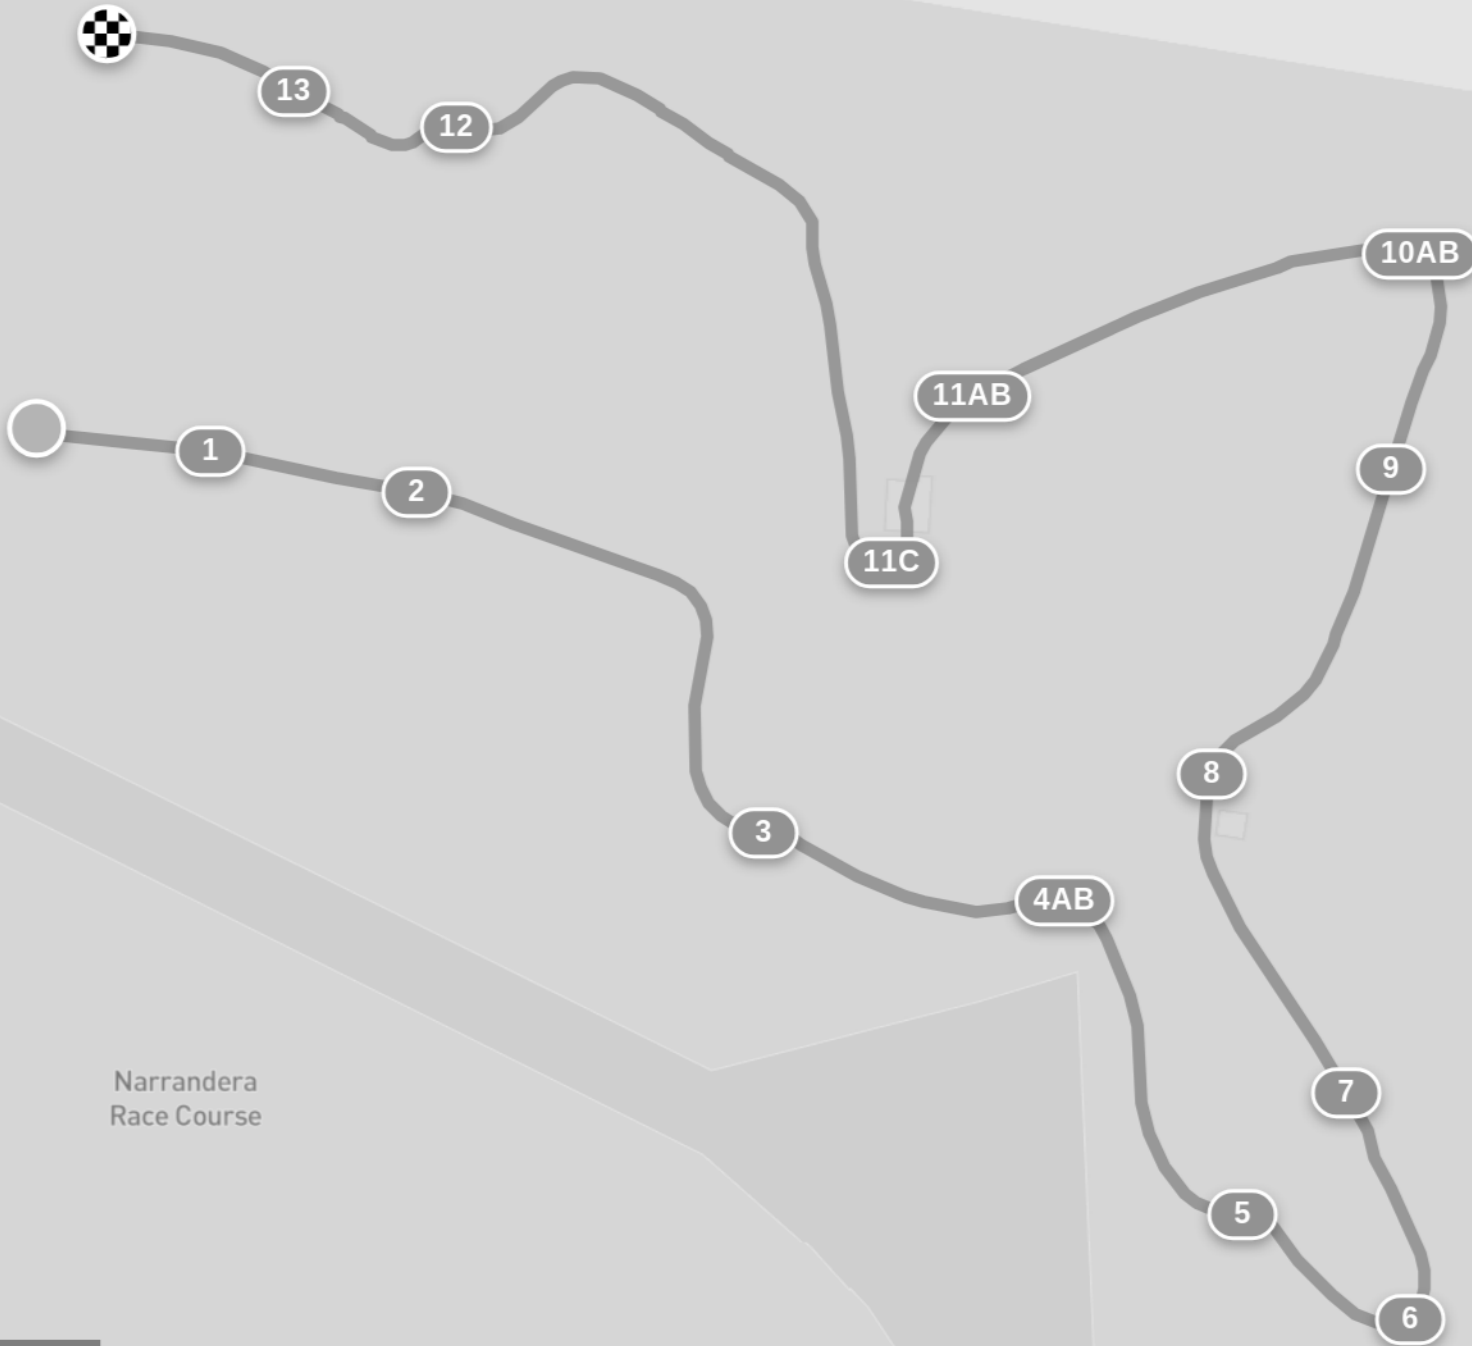

Junee Prime Lamb REA HT's @ Narrandera 2024 50

Course designed and built by Craig Gordon

Black Numbers on Orange Background

Efforts: 17	Opt. Time: 4m 26s
Distance: 1440 m	Time Limit: 8m 52s
Speed: 325 m/min	Minimum: 4m 6s

- 1 Good Luck
- 2 Narrandera Race Club Stick pile
- 3 Wow Saddles Oxer
- 4AB farm yard pipes
- 5 Narrandera adult riding club palasade
- 6 Over the mound
- 7 Grain & Mane Trakaner
- 8 Jenquine Water
- 9 The Horse Rug Whisperer Apex
- 10AB Open ditch to castle
- 11AB Junee Prime Lamb bank
- 11C down the ramp
- 12 Keiras house
- 13 Narrandera Pony Club Welcome home

Narrandera
Race Course