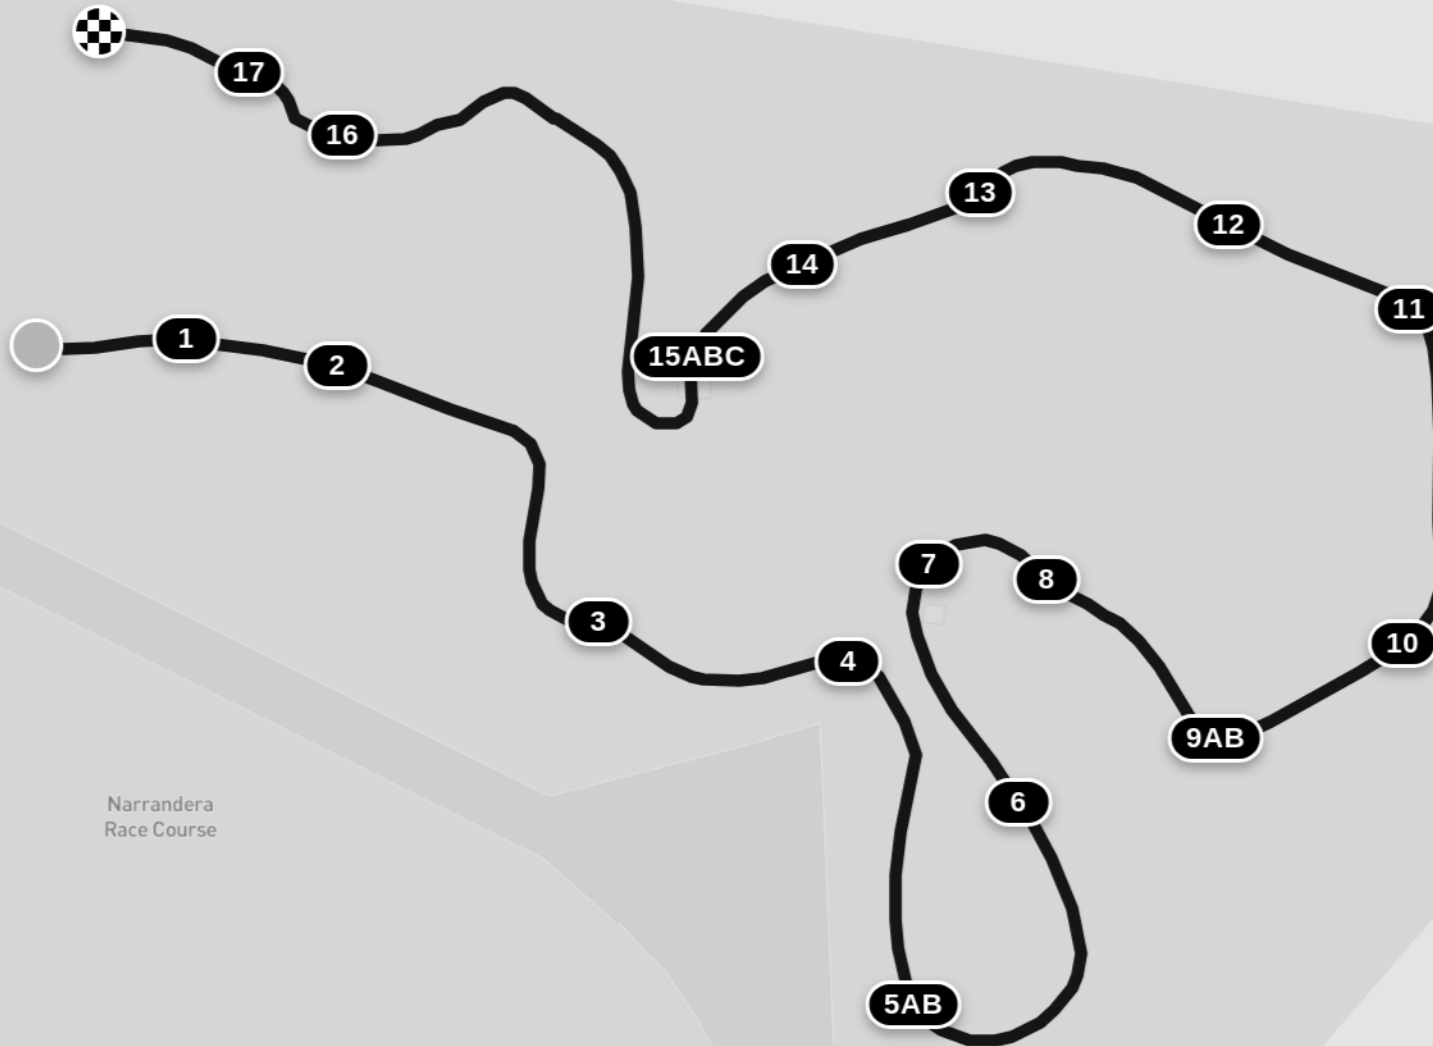

# Junee Prime Lamb REA HT's @ Narrandera 2024 65

Course designed and built by Craig Gordon

White number on Black Background

Efforts: 21	Opt. Time: 5m 23s
Distance: 1880 m	Time Limit: 10m 46s
Speed: 350 m/min	Minimum: 5m 3s

- 1 Good Luck
- 2 Narrandera Race Club Picnic table
- 3 Wow Saddles oxer
- 4 farm yard
- 5AB NARC arrow head to apex
- 6 Grain & Mane Trakener
- 7 Jenquine water
- 8 Craig's Castle
- 9AB NSW Equissage A frame double
- 10 Helens log
- 11 Farm yard trough
- 12 Anne's leap
- 13 Ashcroft ditches
- 14 Trough Oxer
- 15ABC Junee Prime Lamb Bank Complex
- 16 Keira's house
- 17 Narrandera pony club welcome home

Narrandera  
Race Course