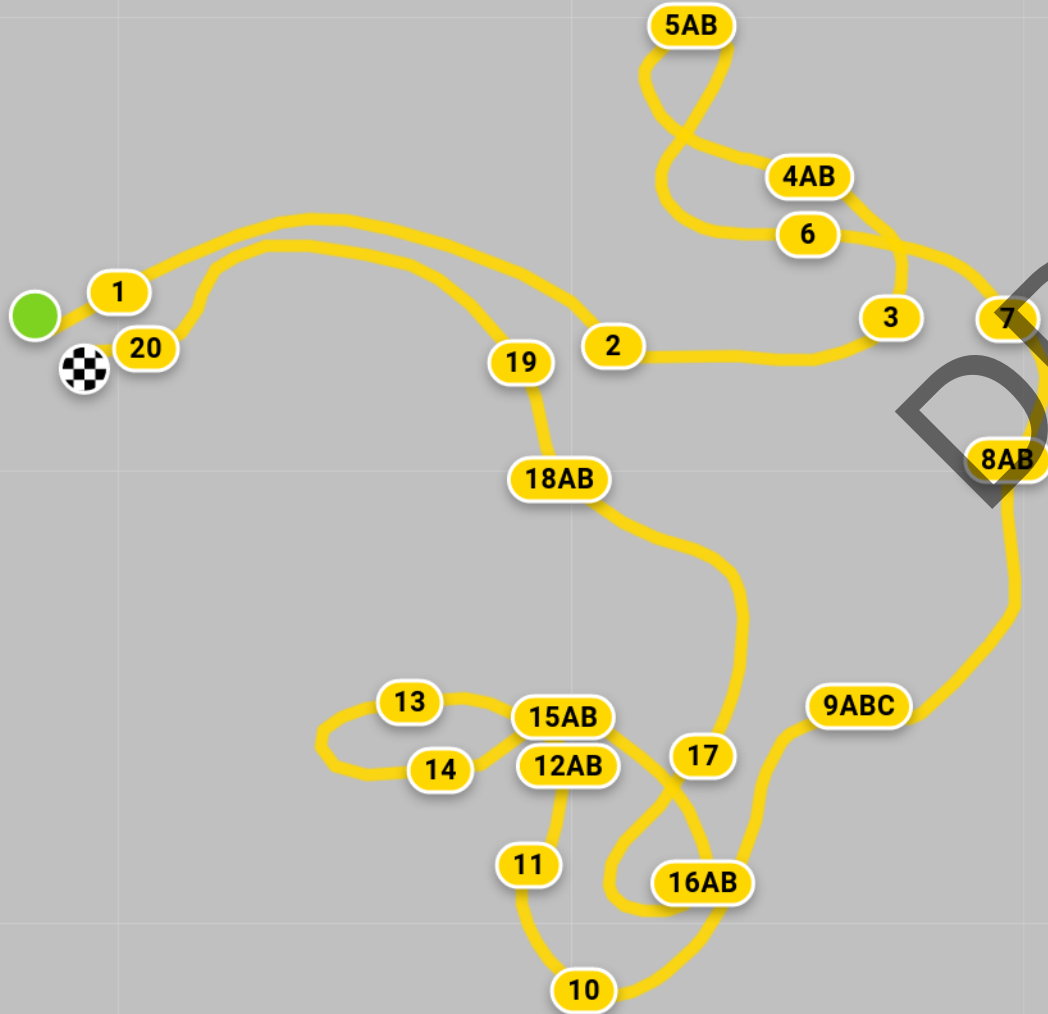

Willinga Park CCI2*-S

Yellow indicators

Efforts: 29	Opt. Time: 5m 50s
Distance: 3030 m	Time Limit: 11m 40s
Speed: 520 m/min	

- 1 Flowerbox
- 2 Trough
- 3 Viaduct
- 4AB Trough & Brush
- 5AB Hanging Log & Brush Corner
- 6 Picnic Table
- 7 Feeder
- 8AB Gates
- 9ABC Hollows
- 10 Stables
- 11 Wave
- 12AB Water
- 13 Windmill
- 14 Boat House
- 15AB Treasure Chest & Brush
- 16AB Bar & Flower Box
- 17 Grandstand
- 18AB Angled Brushes
- 19 Trakhener
- 20 WP