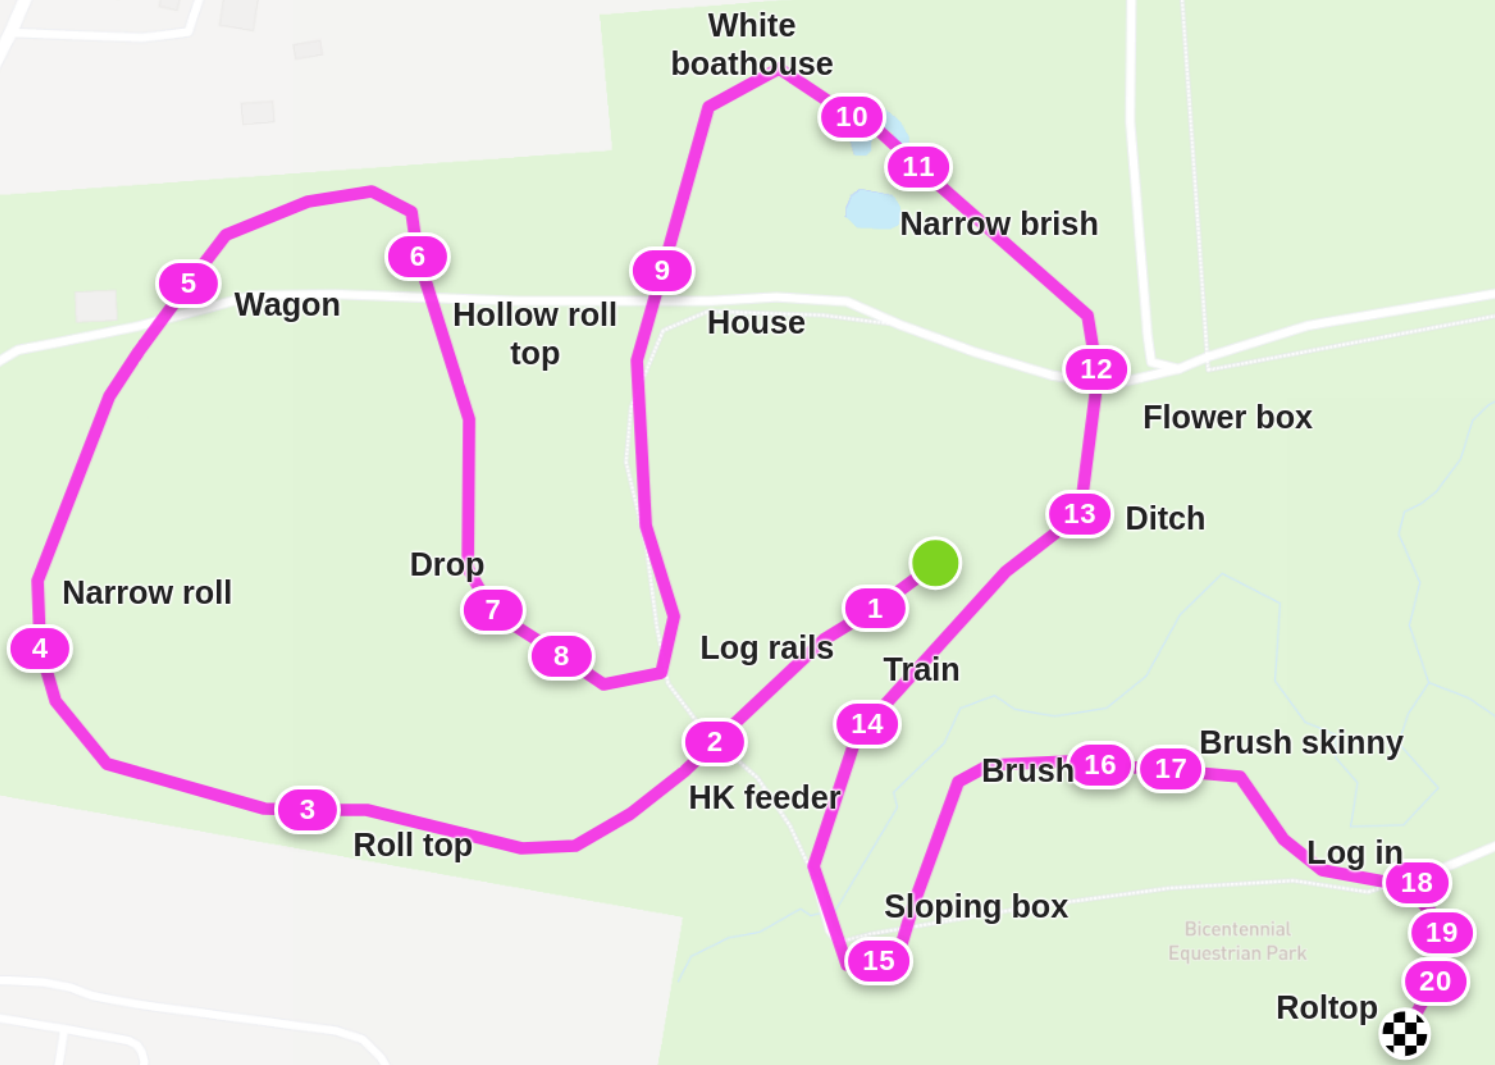

# Camden Equestriad EvA1\* May

Pink indicators

Efforts: 20	Opt. Time: 4m 38s
Distance: 2316 m	Time Limit: 9m 16s
Speed: 500 m/min	Minimum: 4m 18s

- 1 Log rails
- 2 HK feeder
- 3 Roll top
- 4 Narrow roll
- 5 Wagon
- 6 Hollow roll top
- 7 Drop
- 8
- 9 House
- 10 White boathouse
- 11 Narrow brish
- 12 Flower box
- 13 Ditch
- 14 Train
- 15 Sloping box
- 16 Brush
- 17 Brush skinny
- 18 Log in
- 19
- 20 Roltop