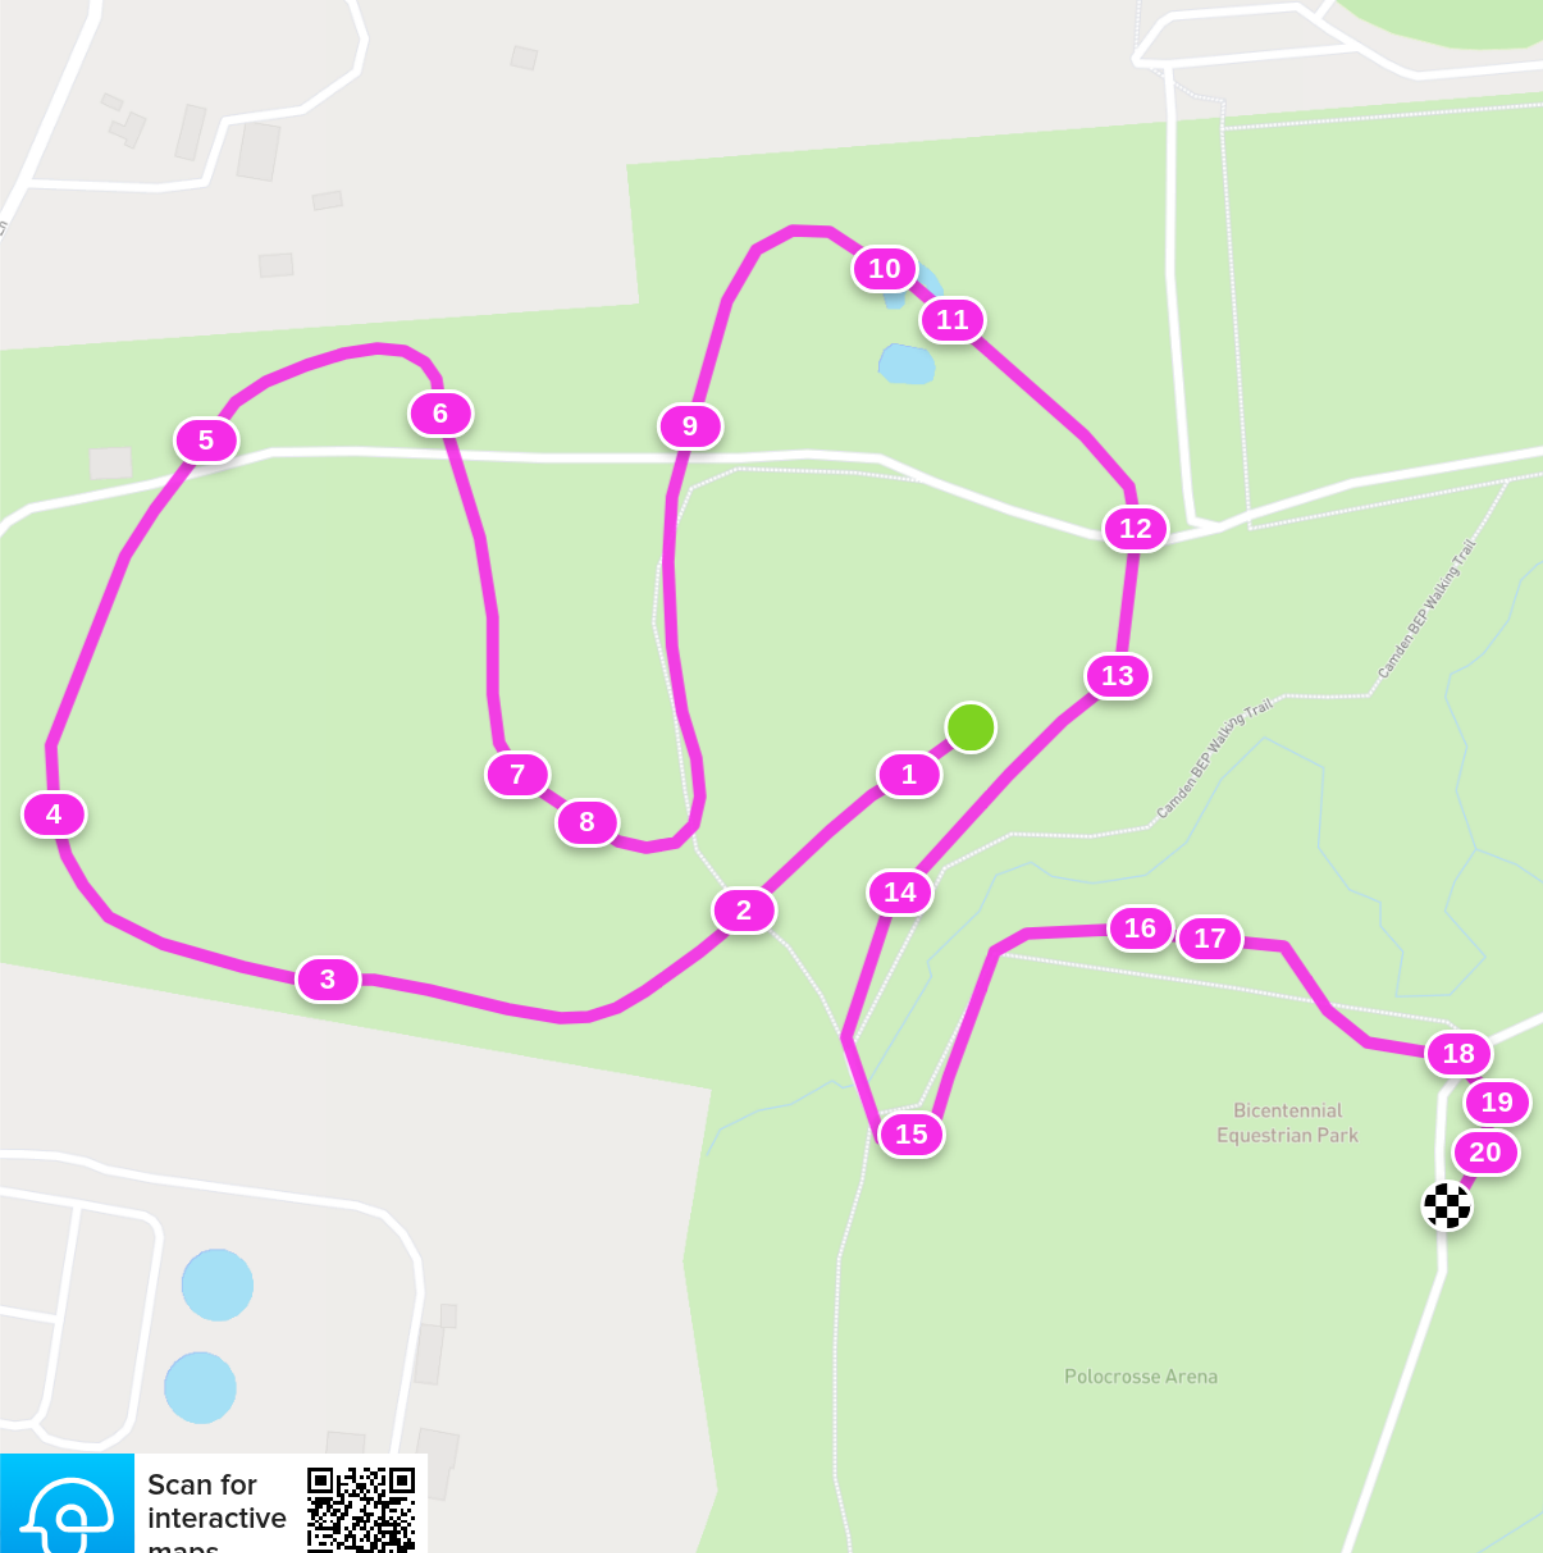

Camden Equestriad EvA1* November working

PINK indicators

Efforts: 20	Opt. Time: 4m 23s
Distance: 2190 m	Time Limit: 8m 46s
Speed: 500 m/min	Minimum: 4m 3s

- 1 Log rails
- 2 HK feeder
- 3 Roll top
- 4 Narrow roll
- 5 Wagon
- 6 Hollow roll top
- 7 Drop
- 8
- 9 House
- 10 White boathouse
- 11 Narrow brish
- 12 Flower box
- 13 Ditch
- 14 Train
- 15 Sloping box
- 16 Brush
- 17 Brush skinny
- 18 Log in
- 19
- 20 Roltop

Scan for
interactive
maps