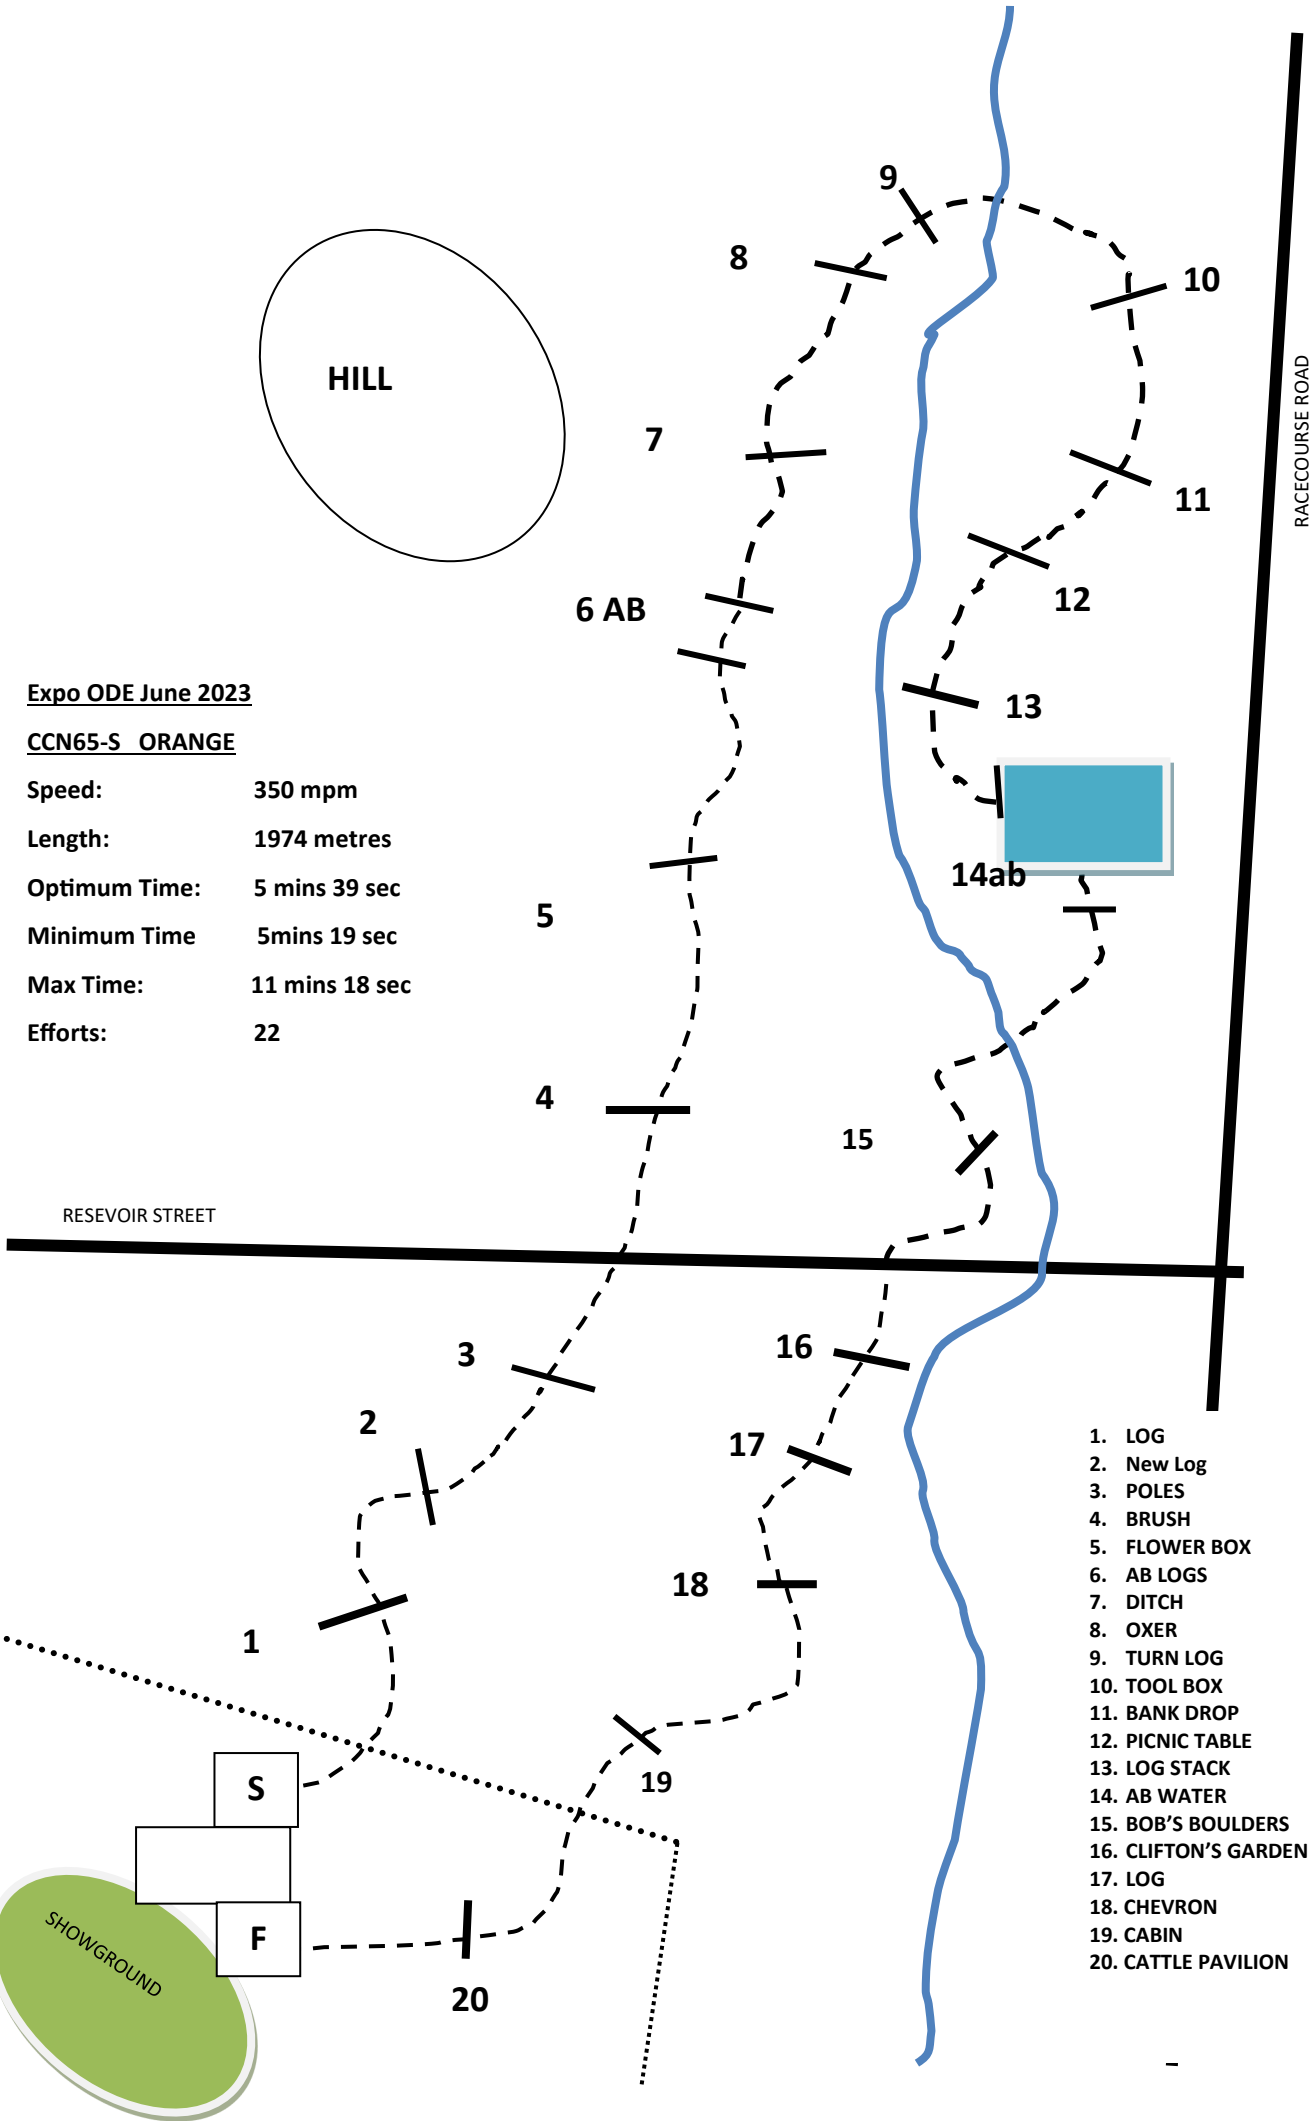

Expo ODE June 2023

CCN65-S ORANGE

Speed: 350 mpm
Length: 1974 metres
Optimum Time: 5 mins 39 sec
Minimum Time: 5mins 19 sec
Max Time: 11 mins 18 sec
Efforts: 22

- 1. LOG
- 2. New Log
- 3. POLES
- 4. BRUSH
- 5. FLOWER BOX
- 6. AB LOGS
- 7. DITCH
- 8. OXER
- 9. TURN LOG
- 10. TOOL BOX
- 11. BANK DROP
- 12. PICNIC TABLE
- 13. LOG STACK
- 14. AB WATER
- 15. BOB'S BOULDERS
- 16. CLIFTON'S GARDEN
- 17. LOG
- 18. CHEVRON
- 19. CABIN
- 20. CATTLE PAVILION